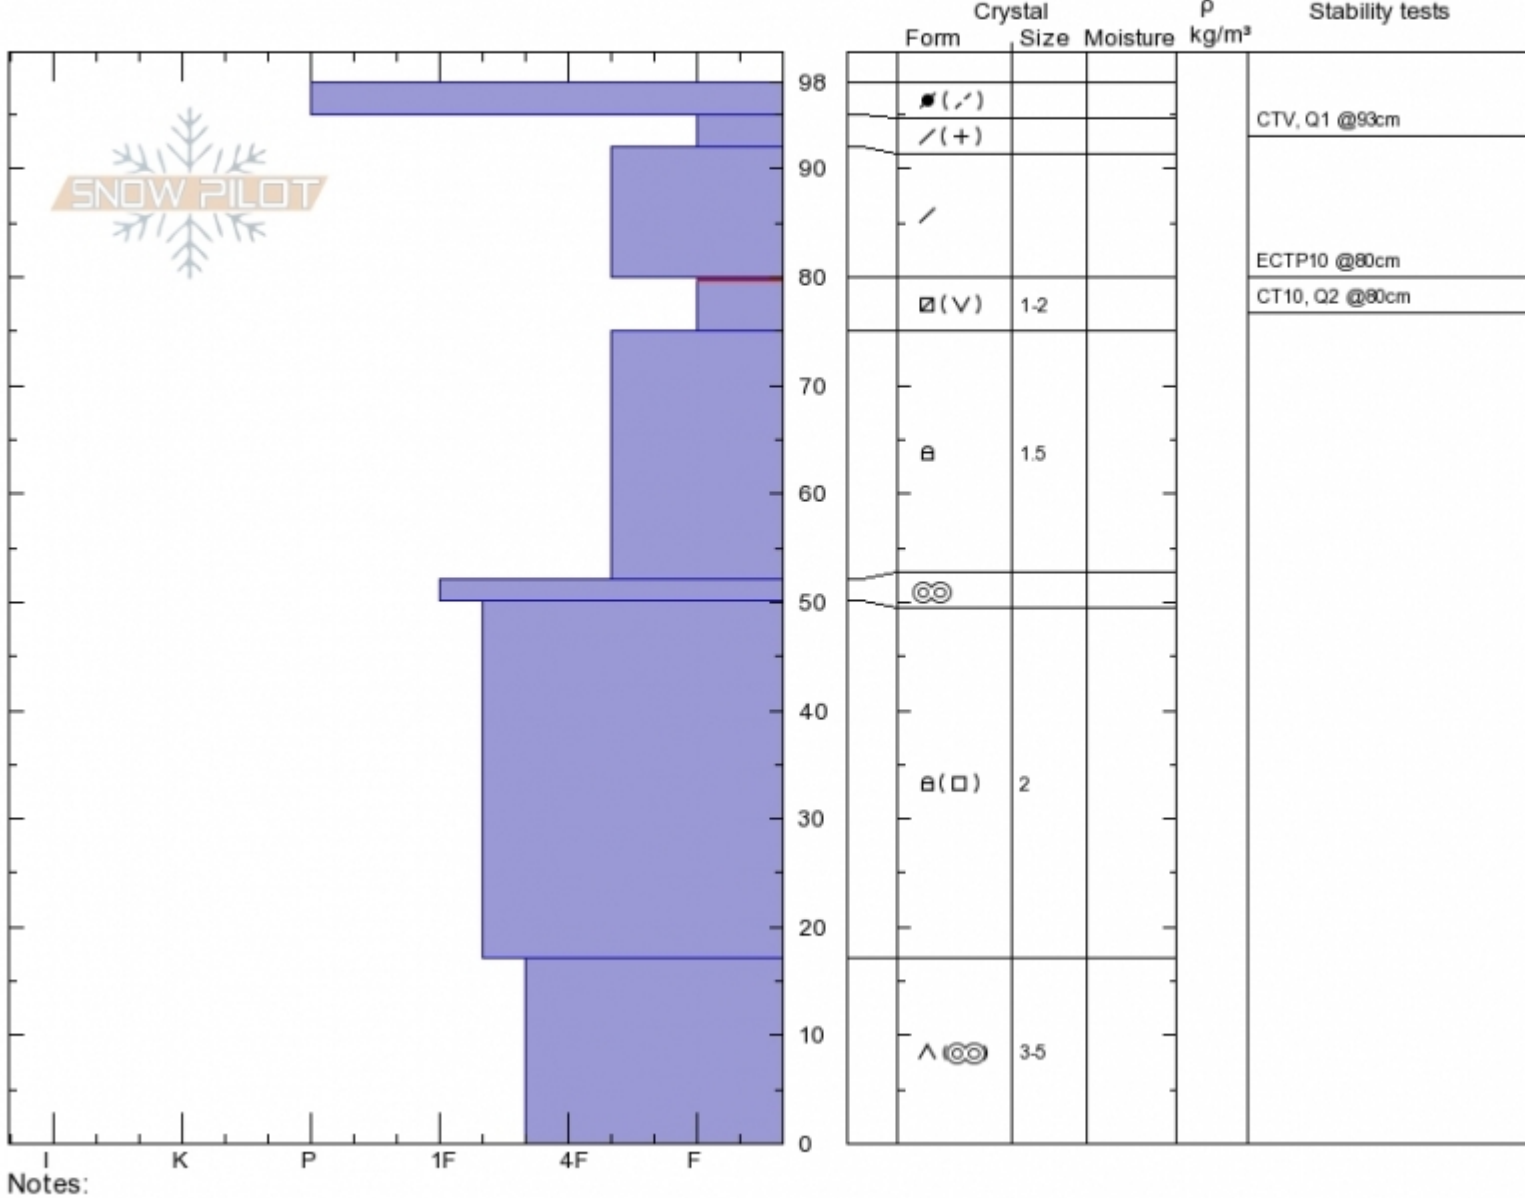

Second Yellow Mule  
Madison Range-N  
MT

Elevation: 9380 ft  
Aspect: 45°

Alex Marienthal  
Sun Dec 16 10:20 2018  
Co-ord: 45.17730N, -111.40087W  
Slope Angle: 30°  
Wind Loading: yes

Stability: **Poor**  
Air Temperature:  
Sky Cover: **SCT**  
Precipitation:  
Wind: **Calm**

HS98  
Stability Test Notes

Layer No  
75-80: Pr  
0-17: Icy r

Specifics: Cracking; Recent activity on similar slopes; Recent activity on different slopes; Snowmobile tracks on slope

Advisory Region  
Northern Madison  
**Avalanche Details:** [Snowmobiler triggered wind slab on Buck Ridge](#)  
Northern Madison, 2018-12-16