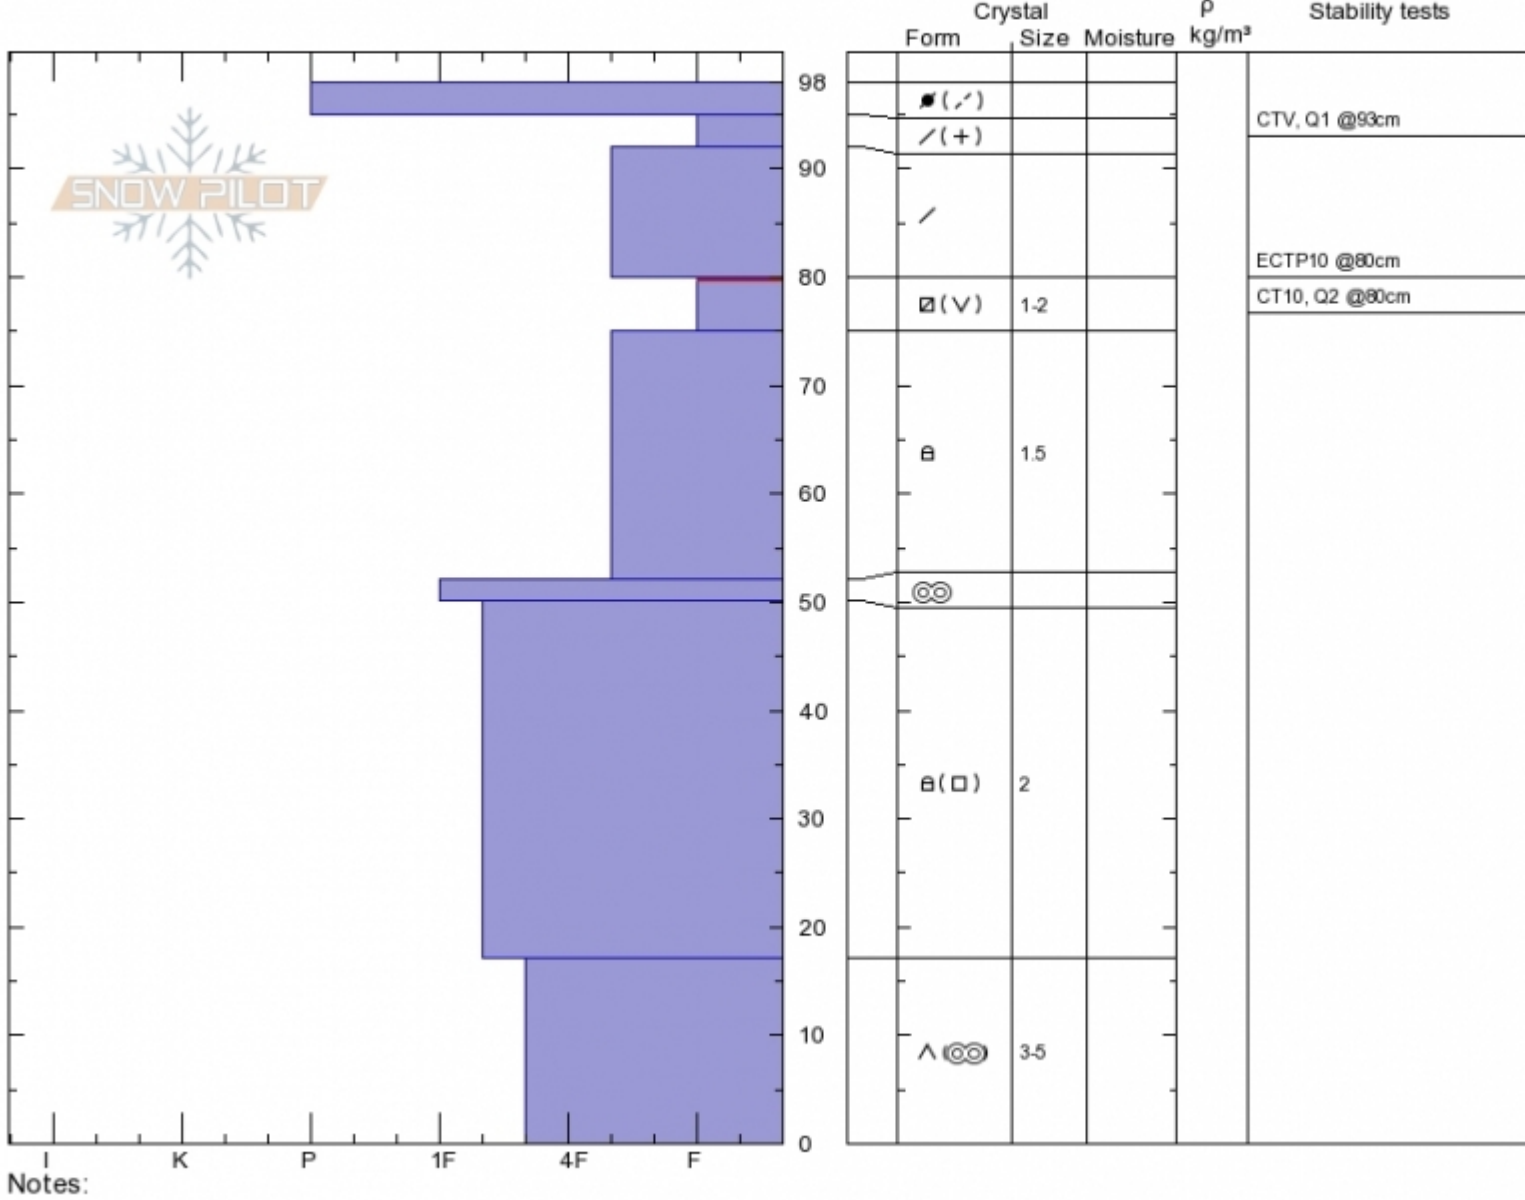

Second Yellow Mule
Madison Range-N
MT

Elevation: 9380 ft
Aspect: 45°

Alex Marienthal
Sun Dec 16 10:20 2018
Co-ord: 45.17730N, -111.40087W
Slope Angle: 30°
Wind Loading: yes

Stability: **Poor**
Air Temperature:
Sky Cover: **SCT**
Precipitation:
Wind: **Calm**

HS98
Stability Test Notes

Layer No
75-80: Pr
0-17: Icy r

Specifics: Cracking; Recent activity on similar slopes; Recent activity on different slopes; Snowmobile tracks on slope

Advisory Region
Northern Madison
Avalanche Details: [Snowmobiler triggered wind slab on Buck Ridge](#)
Northern Madison, 2018-12-16