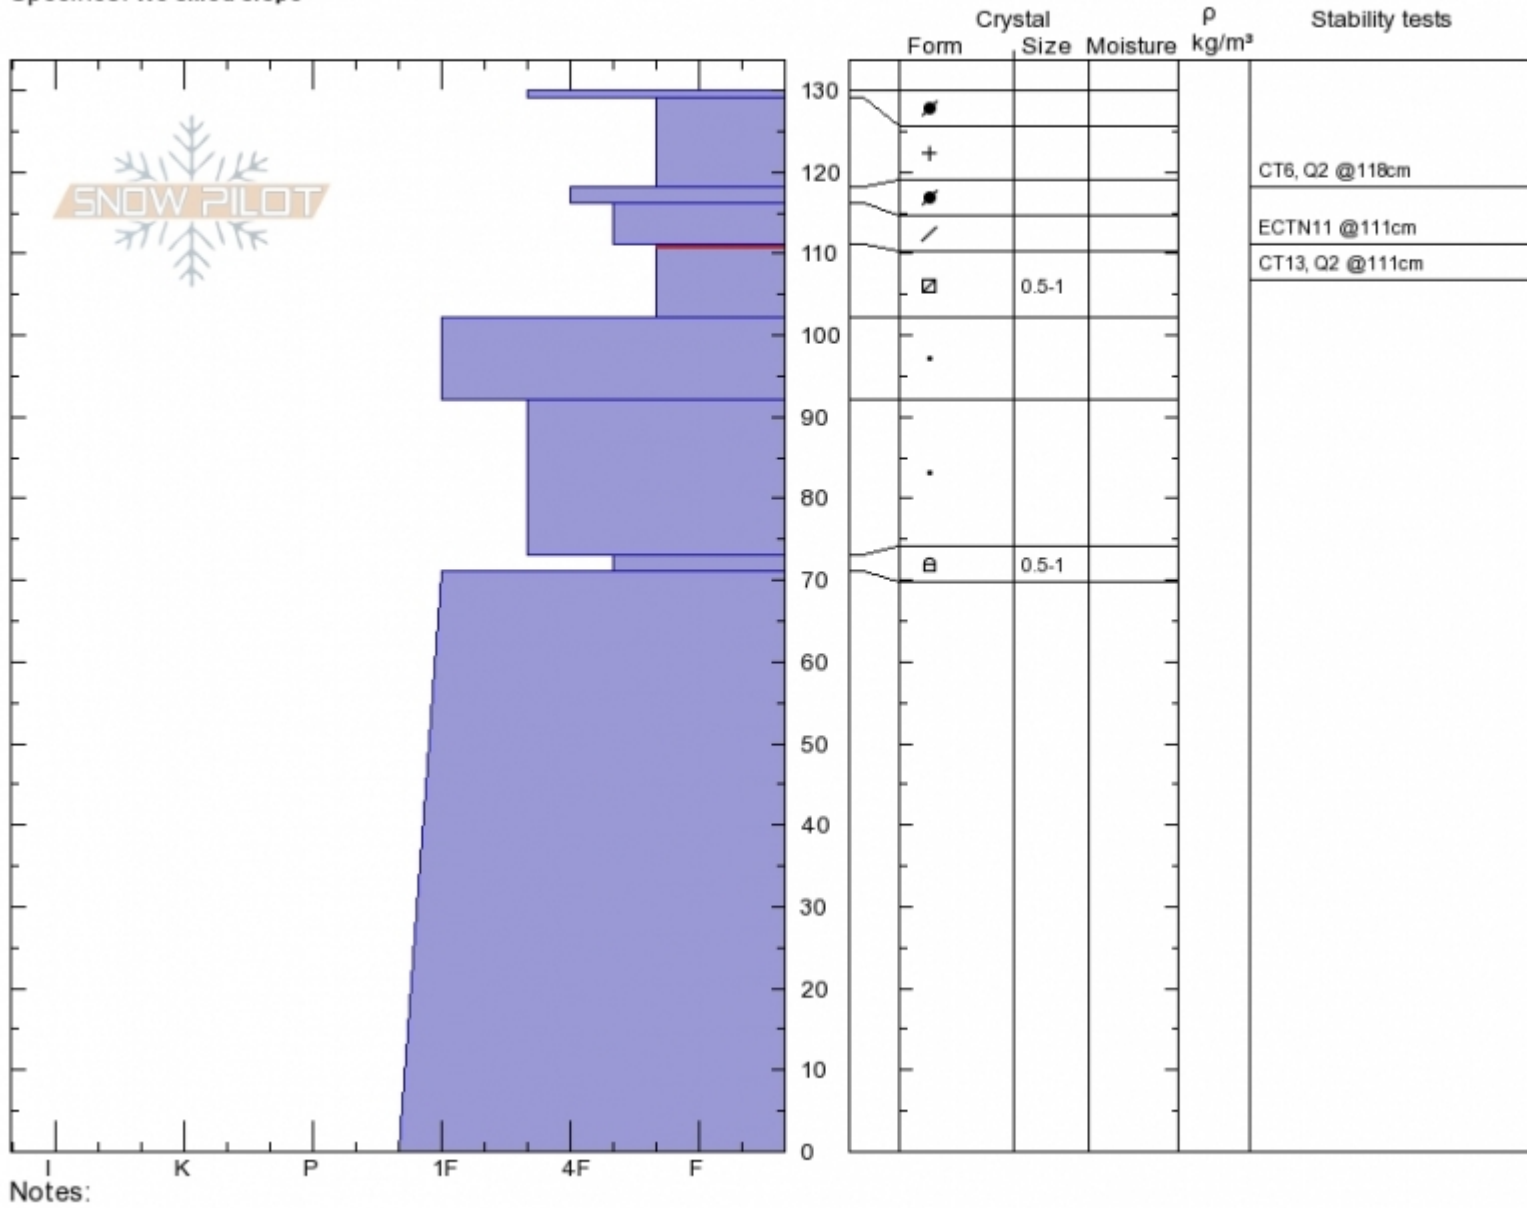

**Throne, NE**  
**Bridger Range**  
**MT**  
 Elevation: **8200 ft**  
 Aspect: **80°**  
 Specifics: **We skied slope**

**Eric Knoff**  
**Thu Dec 13 12:30 2018**  
 Co-ord: **45.87731N, -110.94324W**  
 Slope Angle: **33°**  
 Wind Loading: **previous**

Stability:  
 Air Temperature: **-5°C**  
 Sky Cover: **BKN**  
 Precipitation: **NO**  
 Wind: **SW Moderate**

**HS130**  
**Stability Test Notes**

Layer No  
**102-111: F**

Advisory Region  
 Bridger Range  
 Bridger Range, 2018-12-14