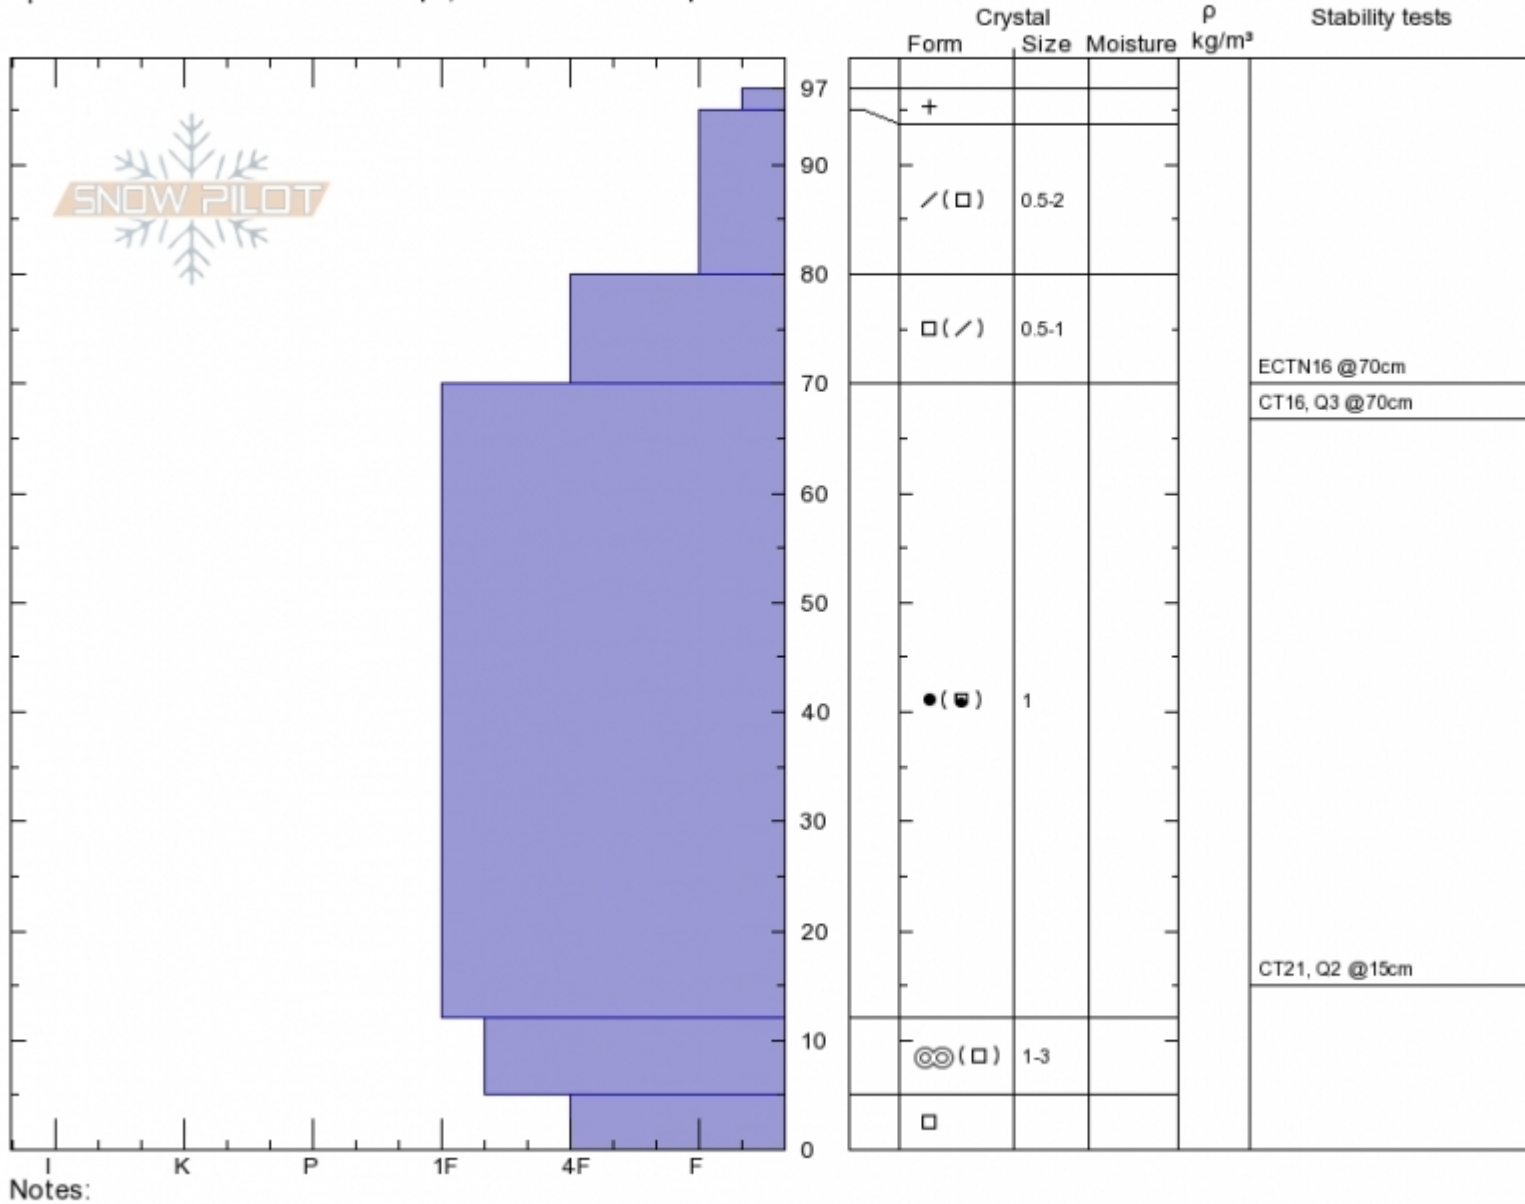

second yellow mule
Madison Range-N
MT
Elevation: 9360 ft
Aspect: 30°
Specifics: Snowmobile tracks on slope; We snowmobiled slope

Alex Marienthal
Thu Dec 6 11:11 2018
Co-ord: 45.17742N, -111.40088W
Slope Angle: 24°
Wind Loading: previous

Stability: **Good**
Air Temperature:
Sky Cover: **CLR**
Precipitation:
Wind: **Calm**

HS97
Stability Test Notes

Layer No

Advisory Region
Northern Madison
Northern Madison, 2018-12-07