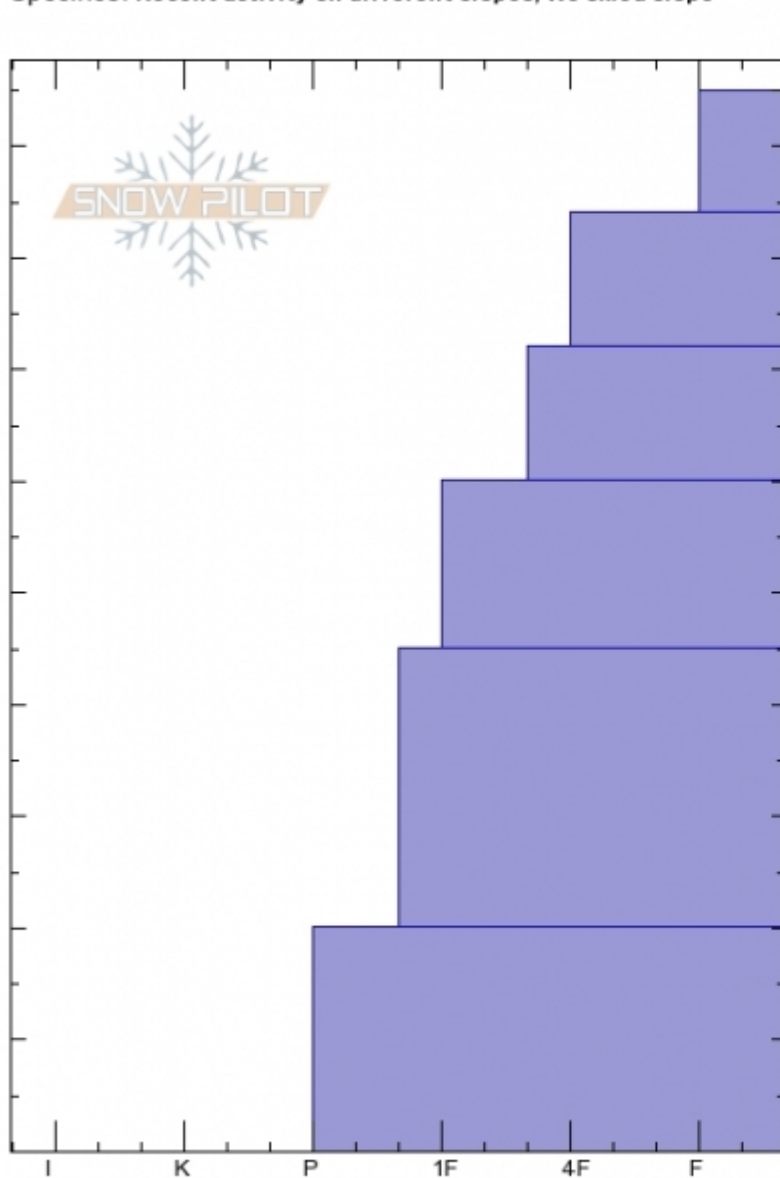

Bostwick Canyon
Bridger Range
MT
 Elevation: **7990 ft**
 Aspect: **290°**
 Specifics: **Recent activity on different slopes; We skied slope**

Alex Marienthal
Sat Dec 1 11:45 2018
 Co-ord: **45.79311N, -110.94444W**
 Slope Angle: **28°**
 Wind Loading:
 Specifics: **Recent activity on different slopes; We skied slope**

Stability: **Good**
 Air Temperature:
 Sky Cover: **BKN**
 Precipitation: **NO**
 Wind: **Light Breeze**

HS95
 Stability Test Notes

Layer No

Form	Crystal Size	Moisture	ρ kg/m ³	Stability tests
*				ECTN10 @84cm
/				CT8, Q2 @84cm
•				
•				
•				
⊙				