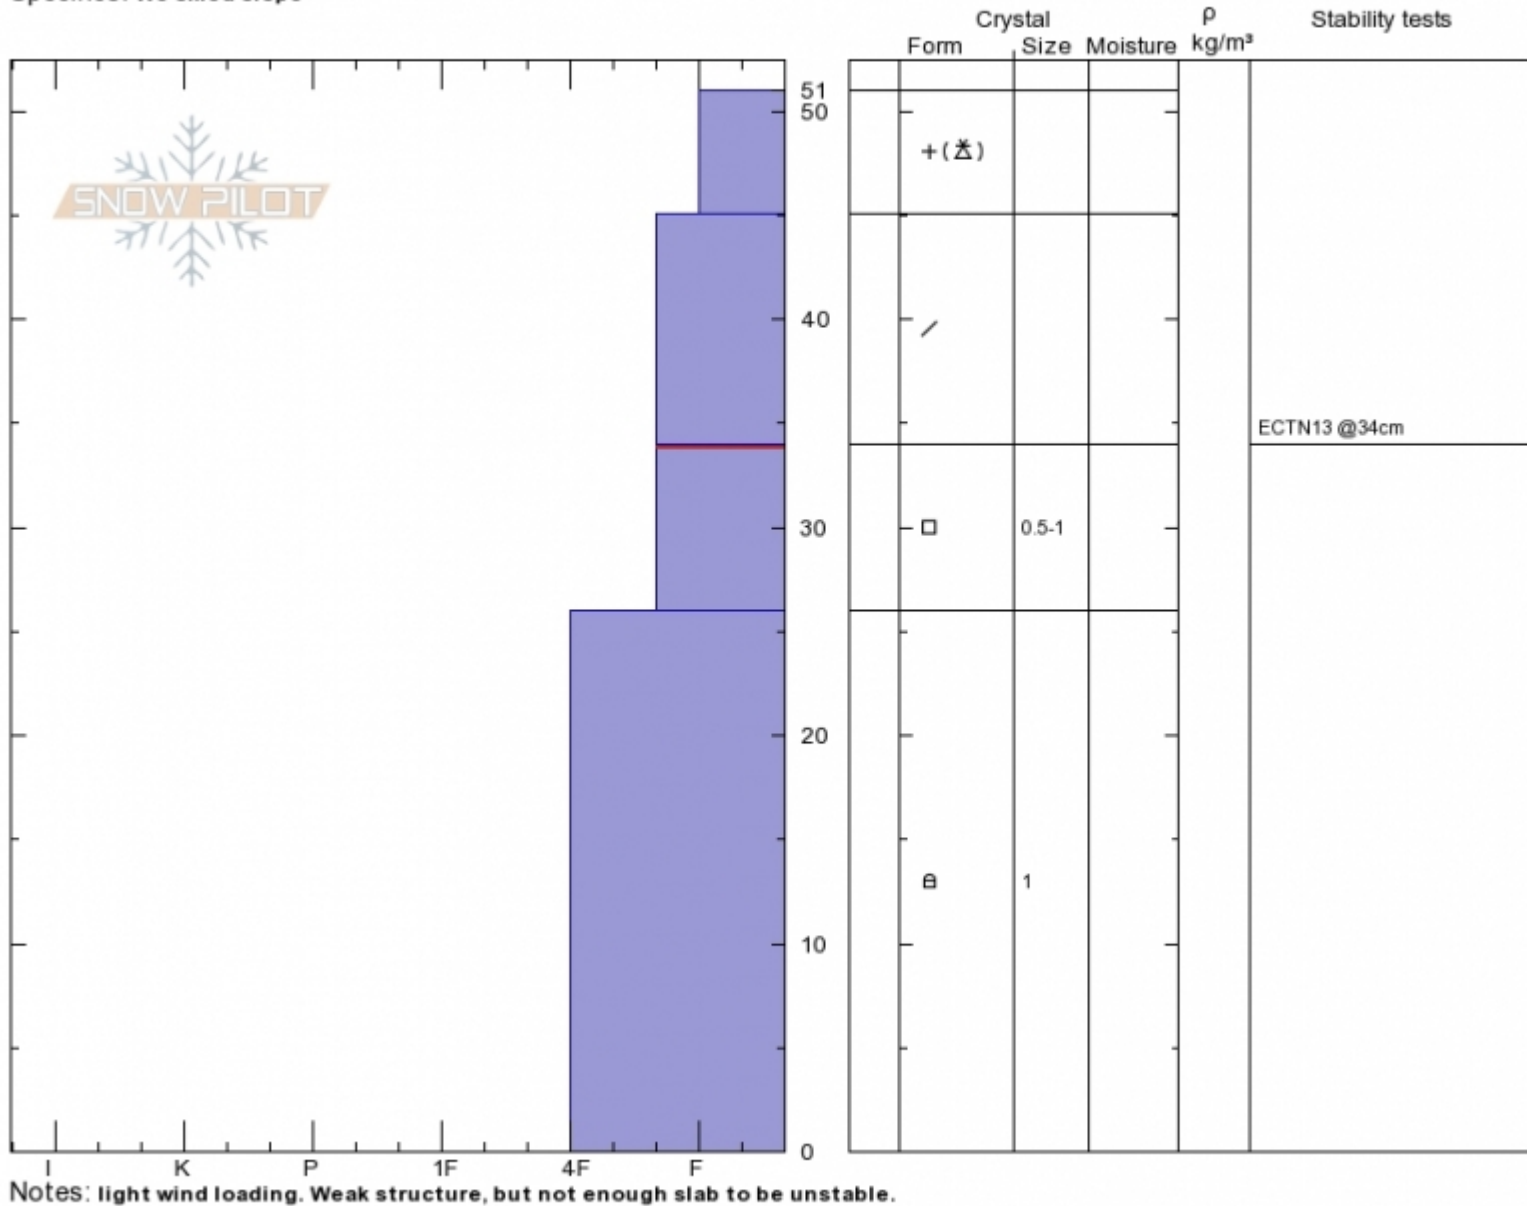

**Beehive Basin**  
**Madison Range-N**  
**MT**  
 Elevation: **8900 ft**  
 Aspect: **240°**  
 Specifics: **We skied slope**

**Eric Knoff**  
**Wed Nov 28 13:10 2018**  
 Co-ord:  
 Slope Angle: **33°**  
 Wind Loading: **previous**

Stability:  
 Air Temperature: **-5°C**  
 Sky Cover: **SCT**  
 Precipitation: **NO**  
 Wind: **W Moderate**

**HS51**  
 Stability Test Notes

Layer No  
**26-34: Pro**

Advisory Region  
 Northern Madison  
 Northern Madison, 2018-11-29