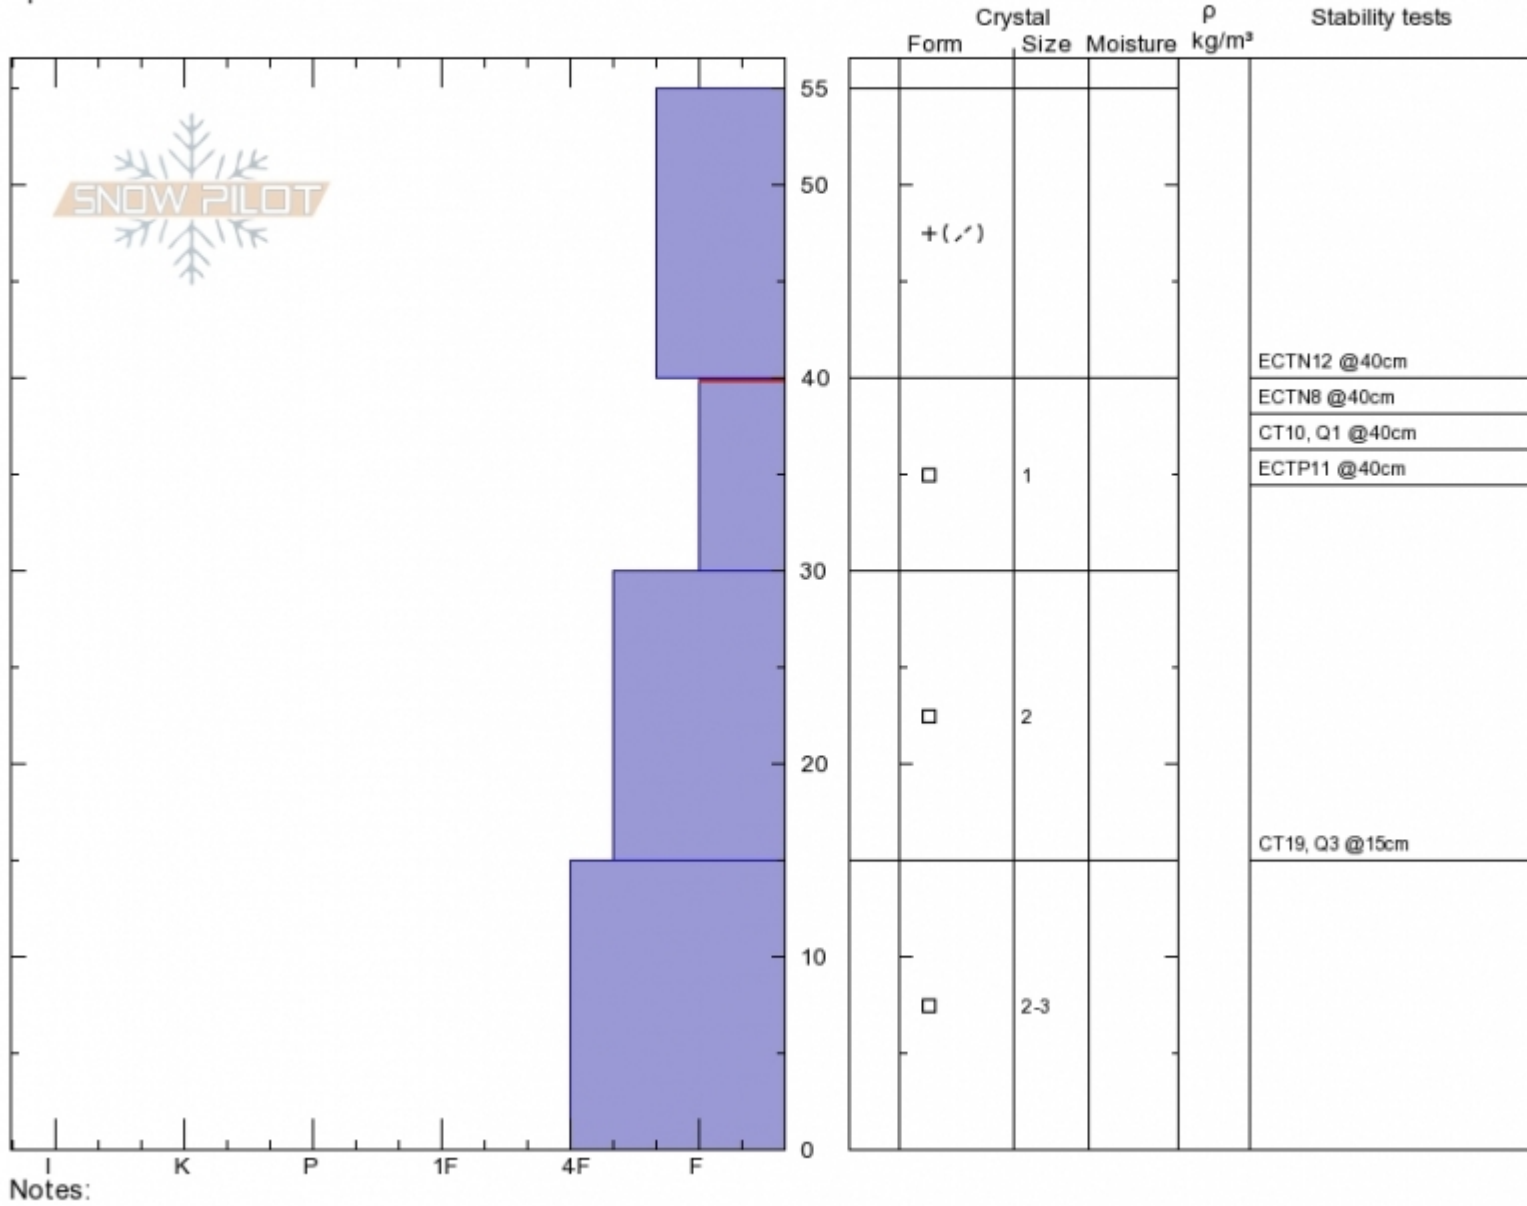

**Lionhead Ridge**  
**Lionhead Range**  
**MT**  
 Elevation: **8000 ft**  
 Aspect: **60°**  
 Specifics:

**Alex Marienthal**  
**Mon Nov 26 11:30 2018**  
 Co-ord: **44.70257N, -111.29597W**  
 Slope Angle: **30°**  
 Wind Loading:

Stability: **Poor**  
 Air Temperature:  
 Sky Cover:  
 Precipitation:  
 Wind:

**HS55**  
**Stability Test Notes**

Layer No  
**30-40: Pr**

Advisory Region  
 Lionhead Range  
 Lionhead Range, 2018-11-28