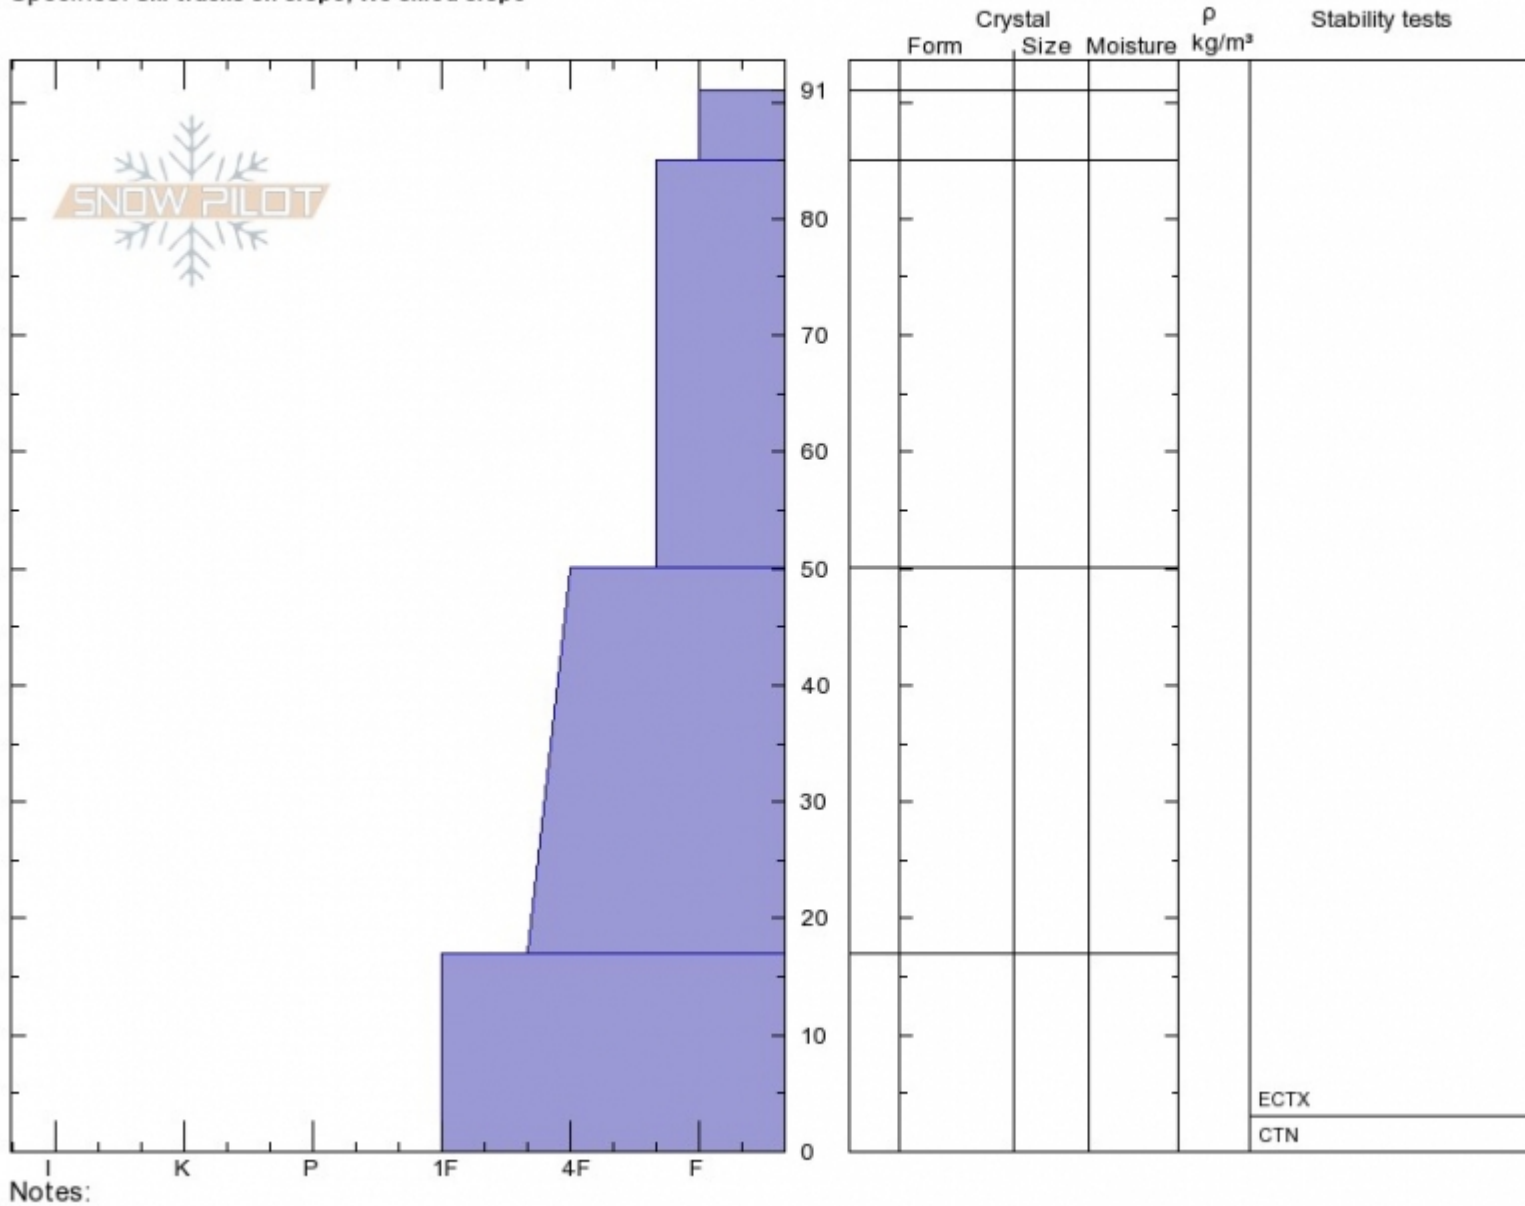

Middle Basin
Madison Range-N
MT
 Elevation: **9025 ft**
 Aspect: **71°**
 Specifics: **Ski tracks on slope; We skied slope**

Spencer Jonas
Tue Nov 27 13:00 2018
 Co-ord: **45.31958N, -111.37777W**
 Slope Angle: **26°**
 Wind Loading:

Stability:
 Air Temperature:
 Sky Cover: **OVC**
 Precipitation: **NO**
 Wind: **Calm**

HS91
Stability Test Notes

Layer No

Advisory Region
 Northern Madison
 Longitude
 -111.38W
 Latitude
 45.34N
 Northern Madison, 2018-11-28