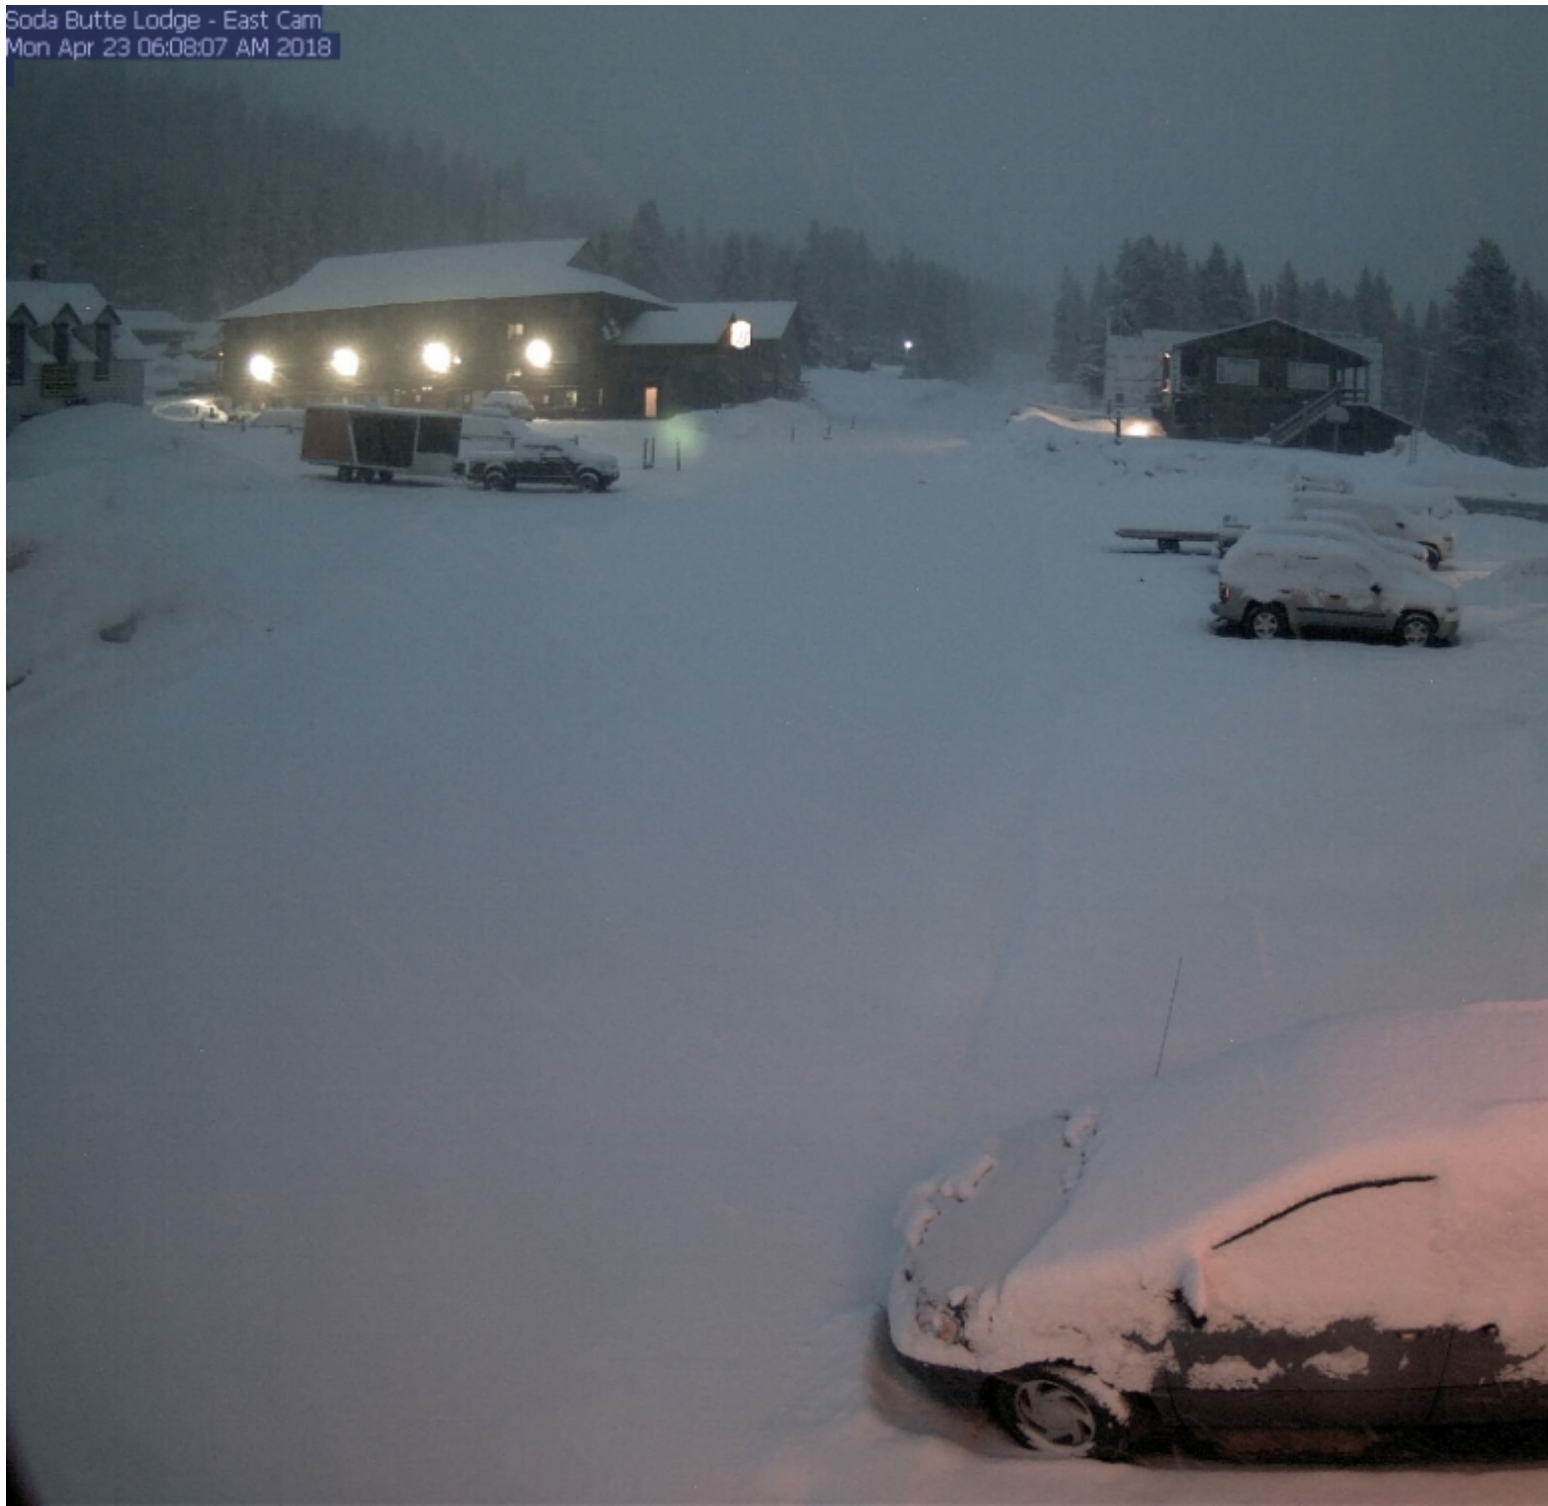

Soda Butte Lodge - East Cam
Mon Apr 23 06:08:07 AM 2018

The town of Cooke City received 3-4" of heavy snow overnight. There is sure to be more in the mountains.
Photo: Soda Butte Lodge Webcam (screenshot)

Advisory Region
Cooke City

Forecast link: [GNFAC Avalanche Forecast for Mon Apr 23, 2018](#)
Cooke City, 2018-04-23