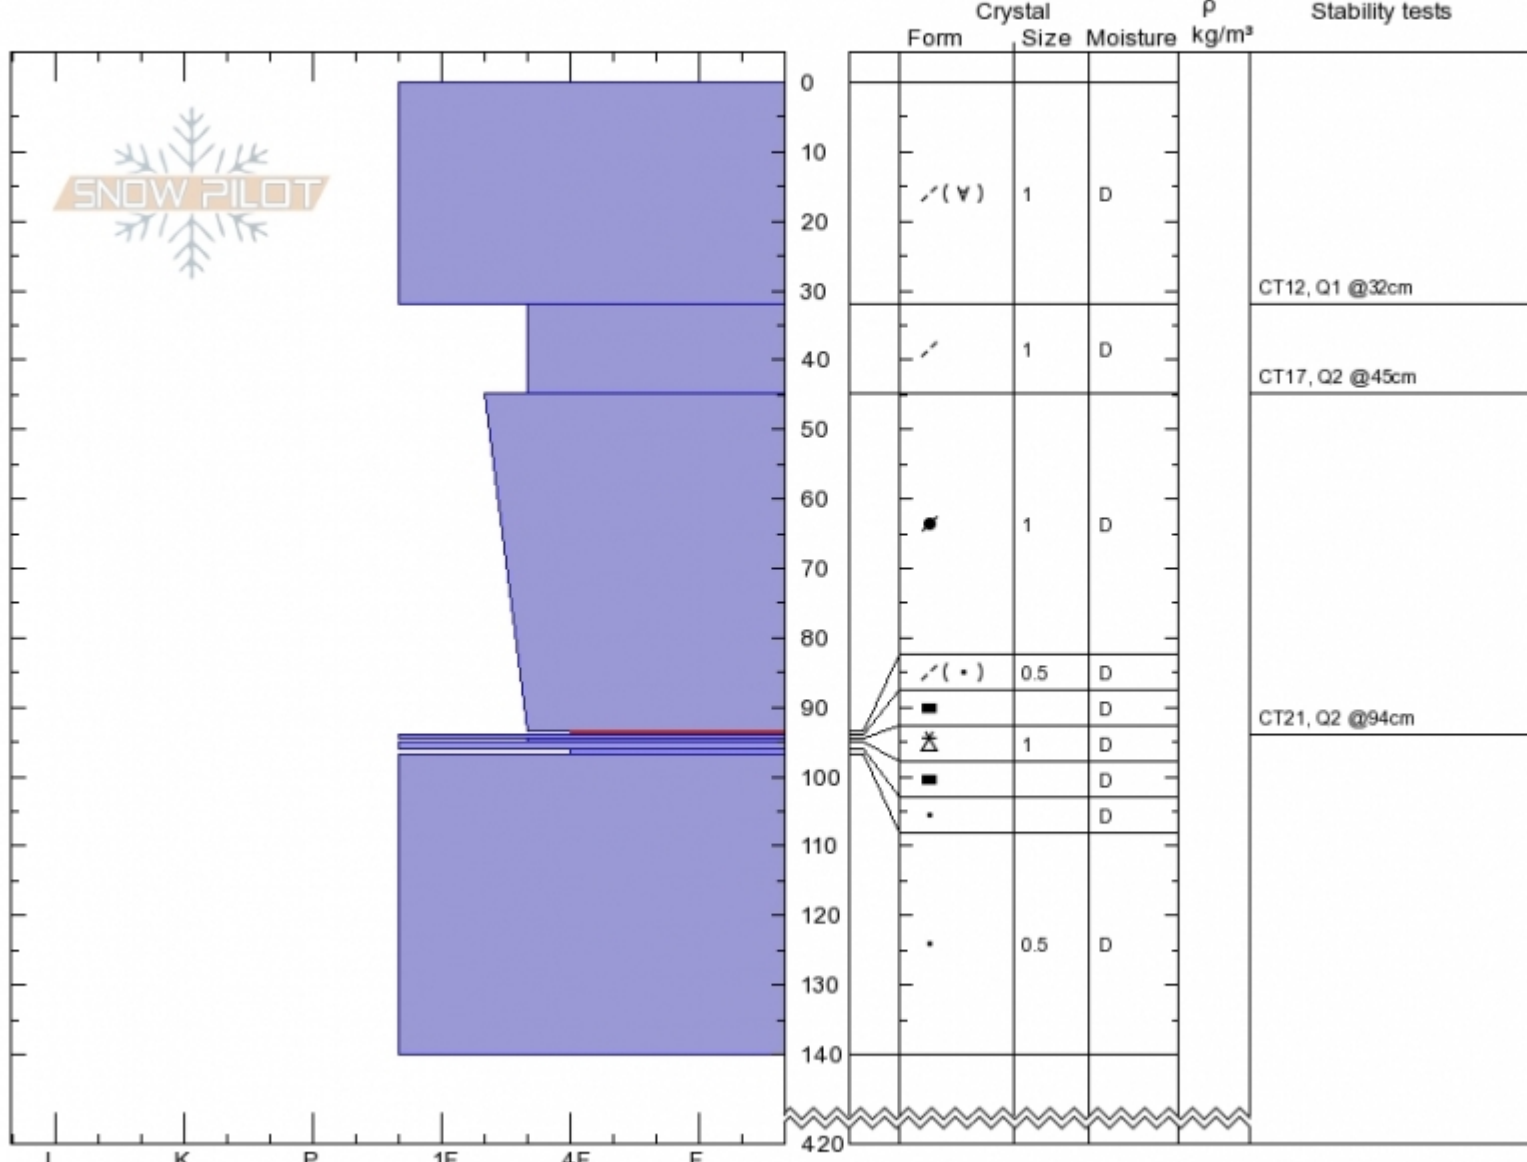

**Saddle Peak Avalanche** Doug Chabot-Admin  
**Bridger Range** Sat Apr 14 14:00 2018  
**MT** Co-ord: 45.79321N, -110.93537W  
 Elevation: 9019 ft Slope Angle: 37°  
 Aspect: 94° Wind Loading: previous  
 Specifics: Pit is adjacent to avalanche: crown; Recent activity on similar slopes; Recent activity on different slopes; Ski tracks on slope

Stability: **Poor** HS420  
 Air Temperature: -1°C Stability Test Notes  
 Sky Cover: **BKN**  
 Precipitation: **NO**  
 Wind: **W Moderate**

Layer No  
 94-93.5: P  
 94.5-94: B

Notes: This avalanche killed a solo skier late morning today. SS-ASu-R3-D2-I