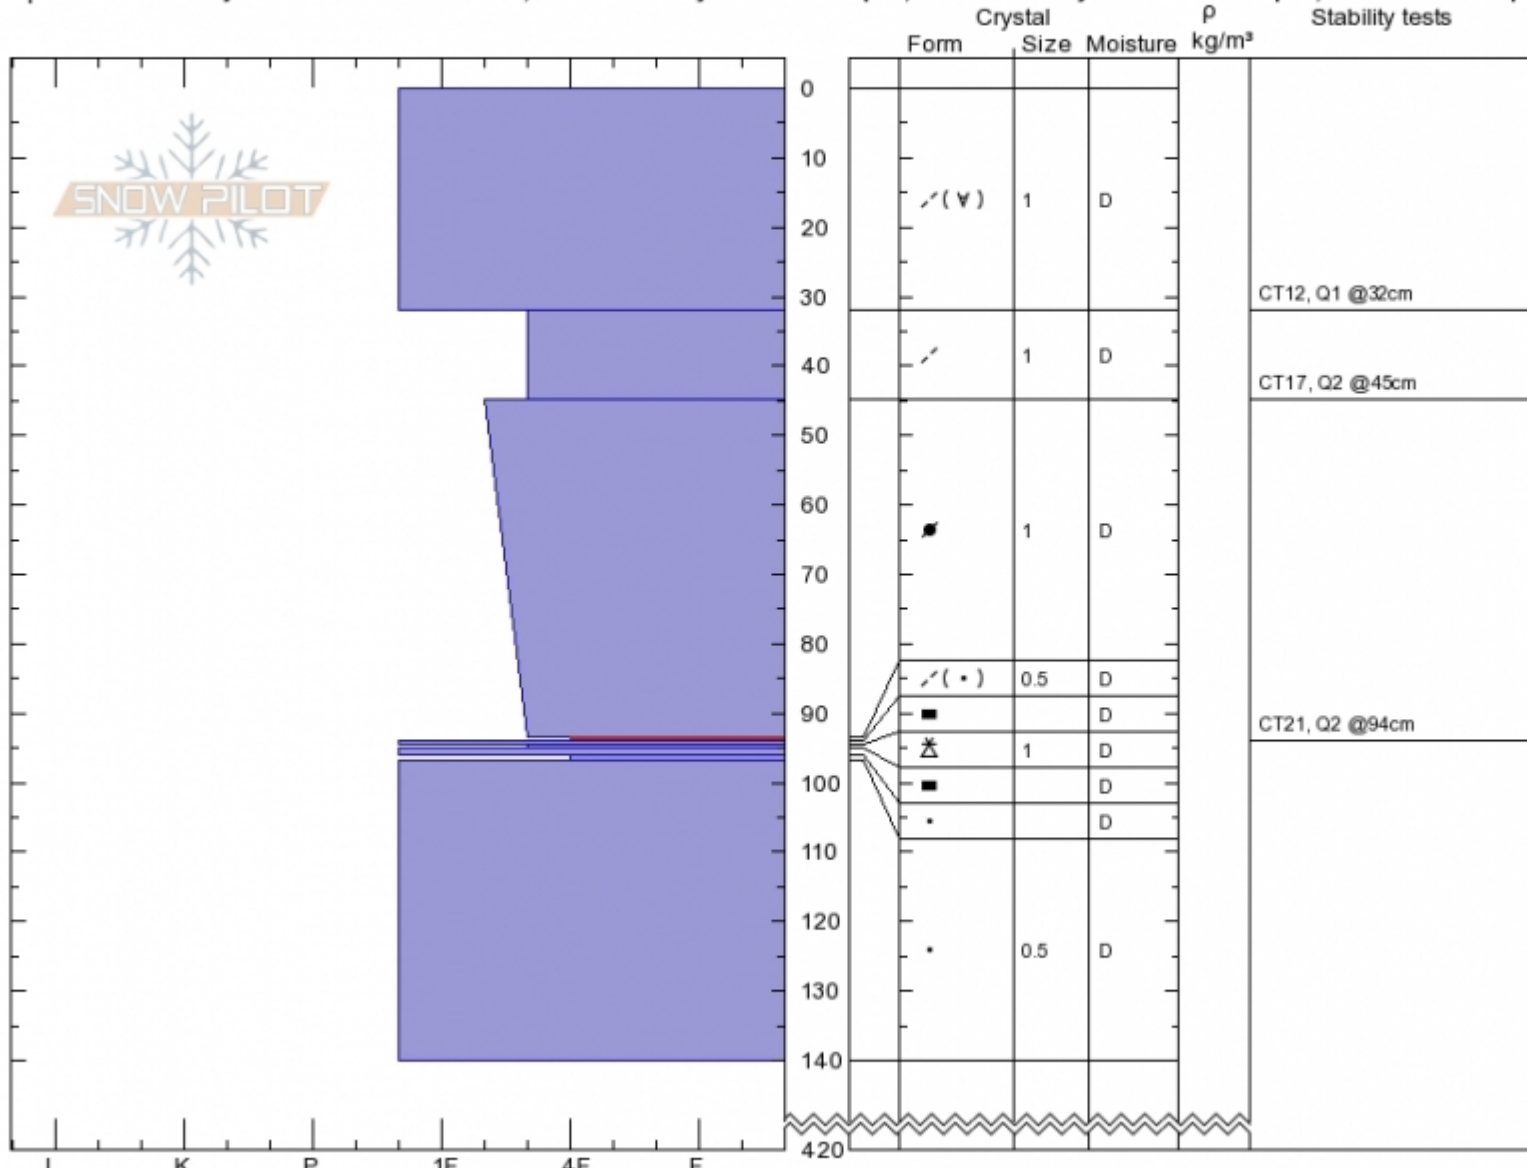

Saddle Peak Avalanche Doug Chabot-Admin
Bridger Range Sat Apr 14 14:00 2018
MT Co-ord: 45.79321N, -110.93537W
 Elevation: 9019 ft Slope Angle: 37°
 Aspect: 94° Wind Loading: previous
 Specifics: Pit is adjacent to avalanche: crown; Recent activity on similar slopes; Recent activity on different slopes; Ski tracks on slope

Stability: **Poor** HS420
 Air Temperature: -1°C Stability Test Notes
 Sky Cover: **BKN**
 Precipitation: **NO**
 Wind: **W Moderate**

Layer No
 94-93.5: P
 94.5-94: B

Notes: This avalanche killed a solo skier late morning today. SS-ASu-R3-D2-I

Advisory Region
 Bridger Range
Avalanche Details: [1 skier triggered, caught, partially buried, killed](#)
 Bridger Range, 2018-04-16