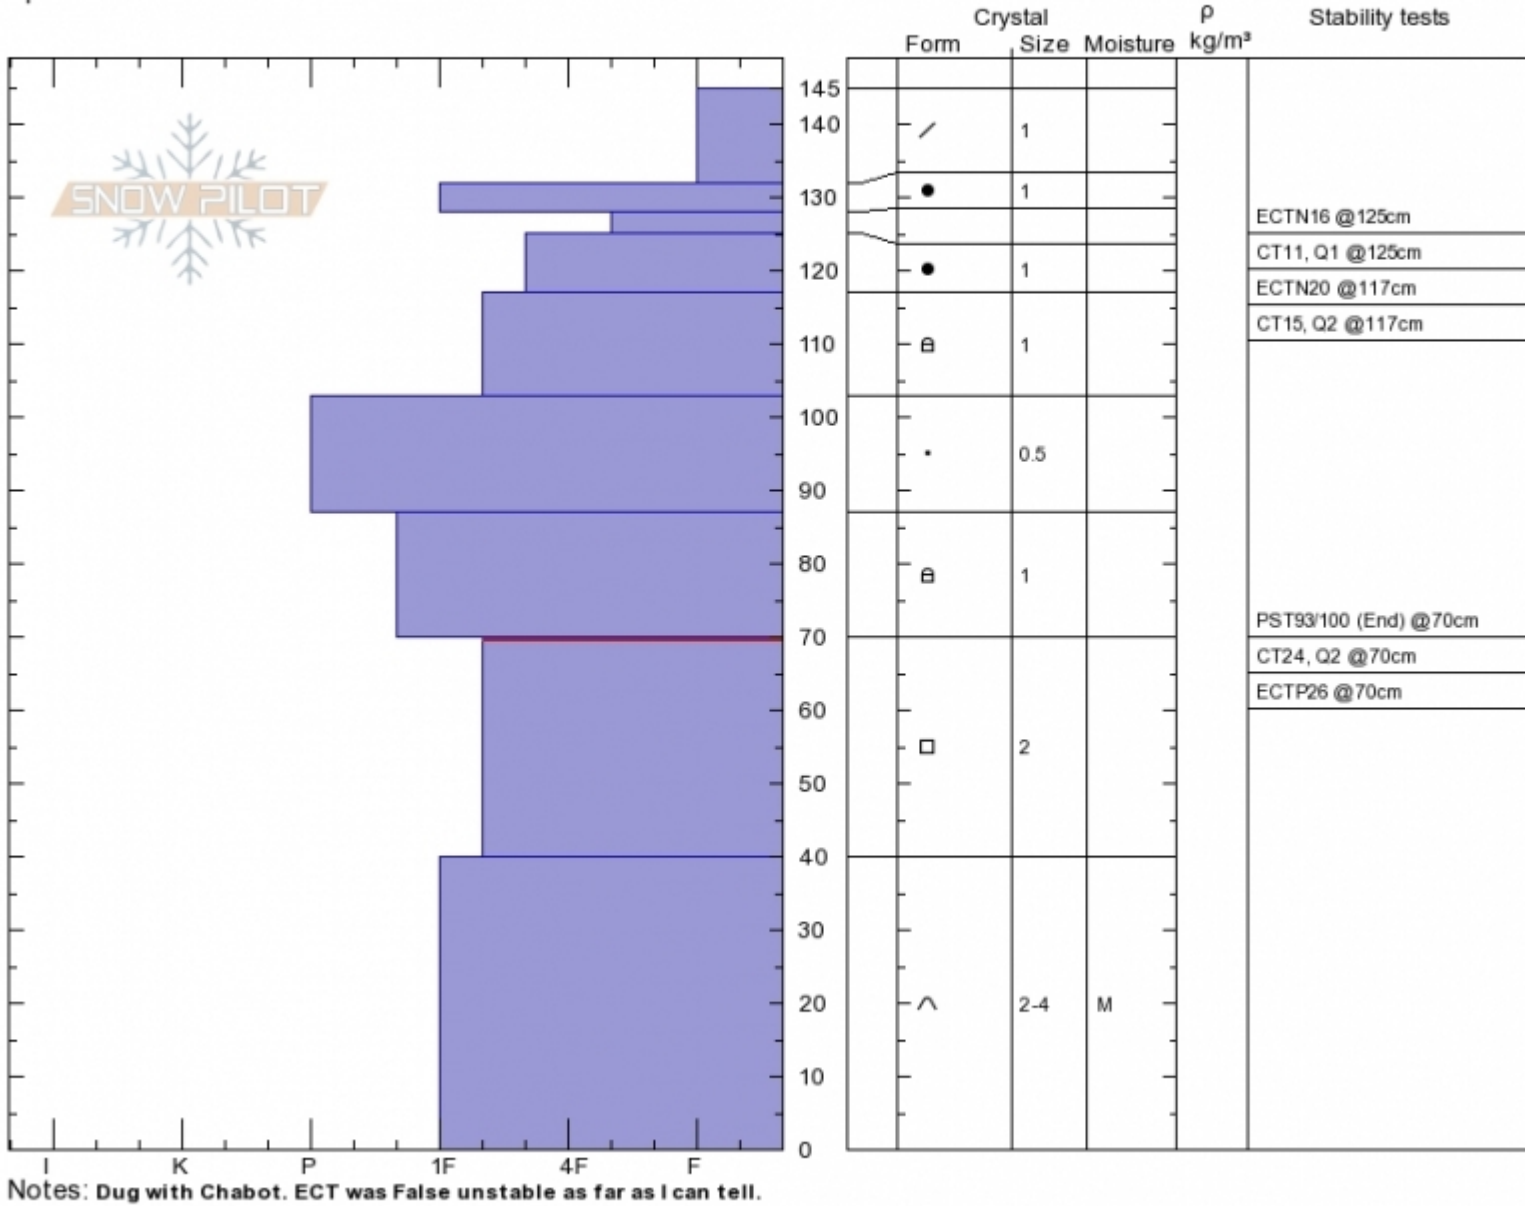

Taylor Fork  
 Madison Range-S  
 MT  
 Elevation: 9480 ft  
 Aspect: 100°  
 Specifics:

Gabrielle Antonioli  
 Wed Apr 4 11:33 2018  
 Co-ord: 44.97616N, -111.31281W  
 Slope Angle: 26°  
 Wind Loading: previous

Stability: Good  
 Air Temperature: -7°C  
 Sky Cover: BKN  
 Precipitation: NO  
 Wind: SW Light Breeze

HS145  
 Stability Test Notes

Layer No  
 40-70: Pr

Taylor Fork Pit Profile, 04-April-18

Advisory Region  
 Southern Madison  
 Longitude  
 -111.15W  
 Latitude  
 44.95N