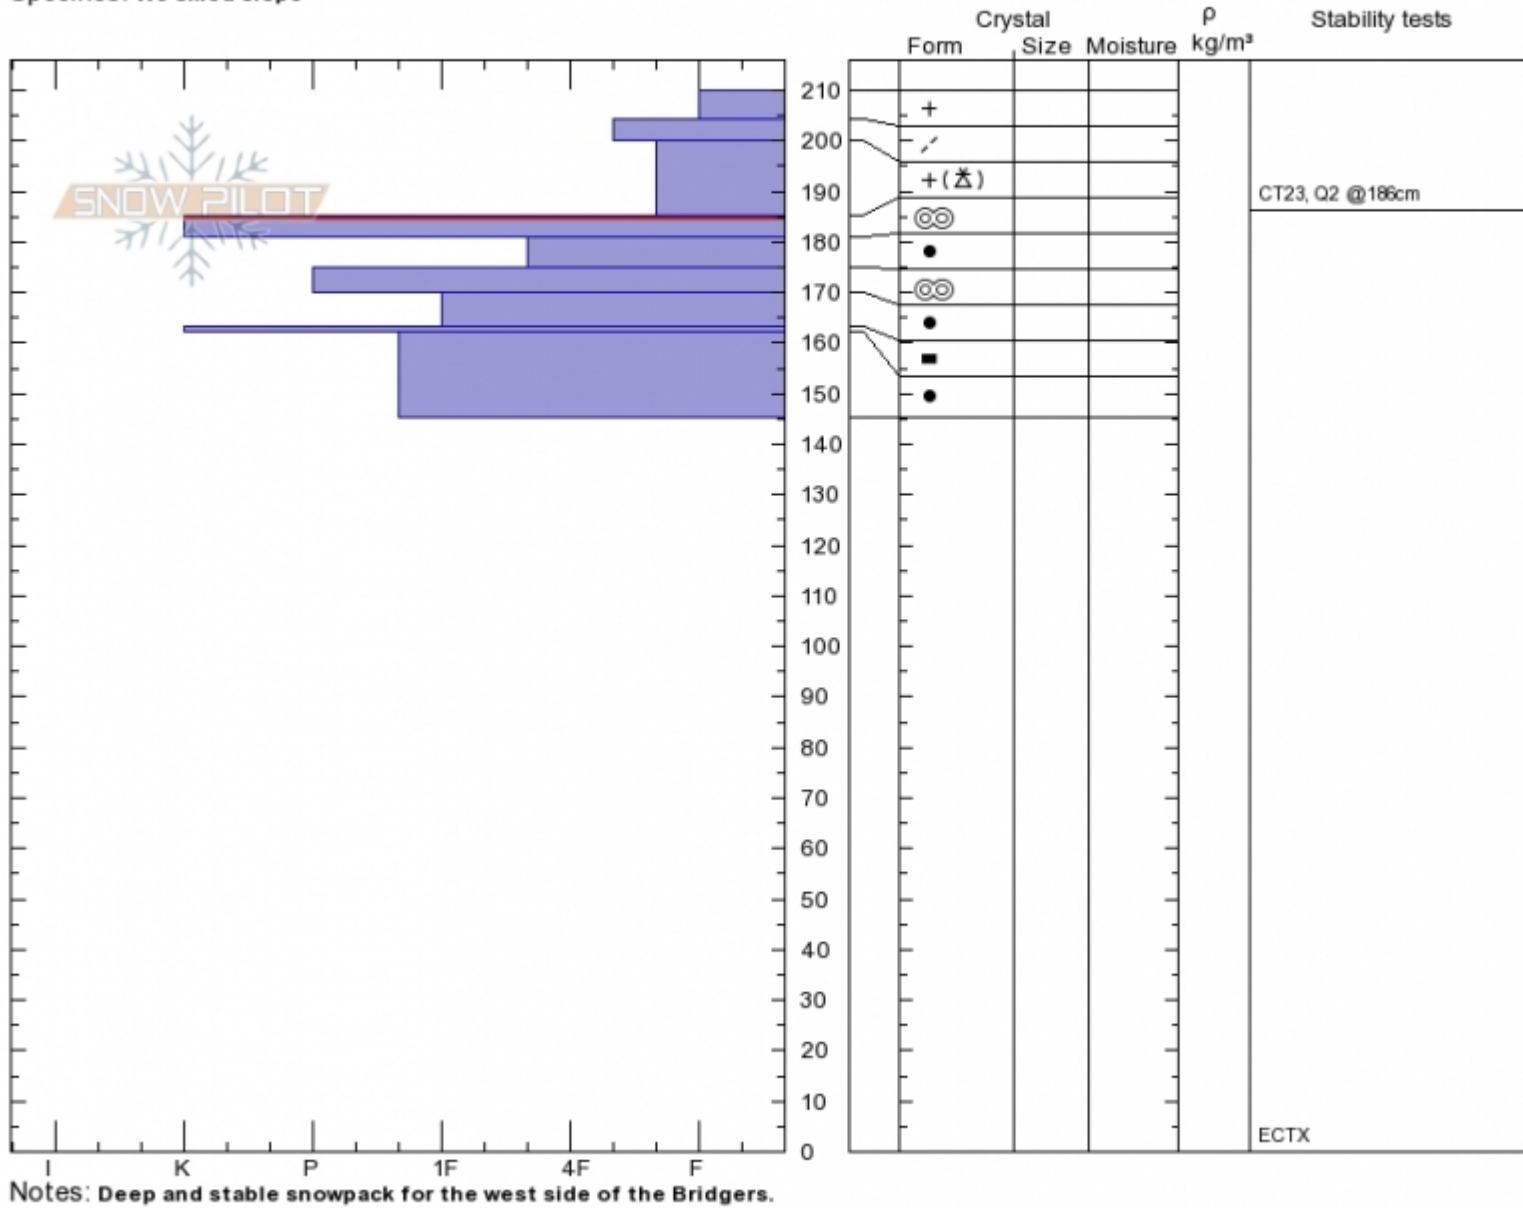

**Bridger West, Bostwick Eric Knoff**  
**Bridger Range Thu Mar 29 13:10 2018**  
**MT Co-ord: 45.79434N, -110.94545W**  
 Elevation: 7900 ft Slope Angle: 31°  
 Aspect: 300° Wind Loading: no  
 Specifics: We skied slope

Stability: **Very Good** HS210 Layer No  
 Air Temperature: -5°C Stability Test Notes 181-185: F  
 Sky Cover: **SCT**  
 Precipitation: **NO**  
 Wind: **SW Light Breeze**

Advisory Region  
 Bridger Range  
 Bridger Range, 2018-03-30