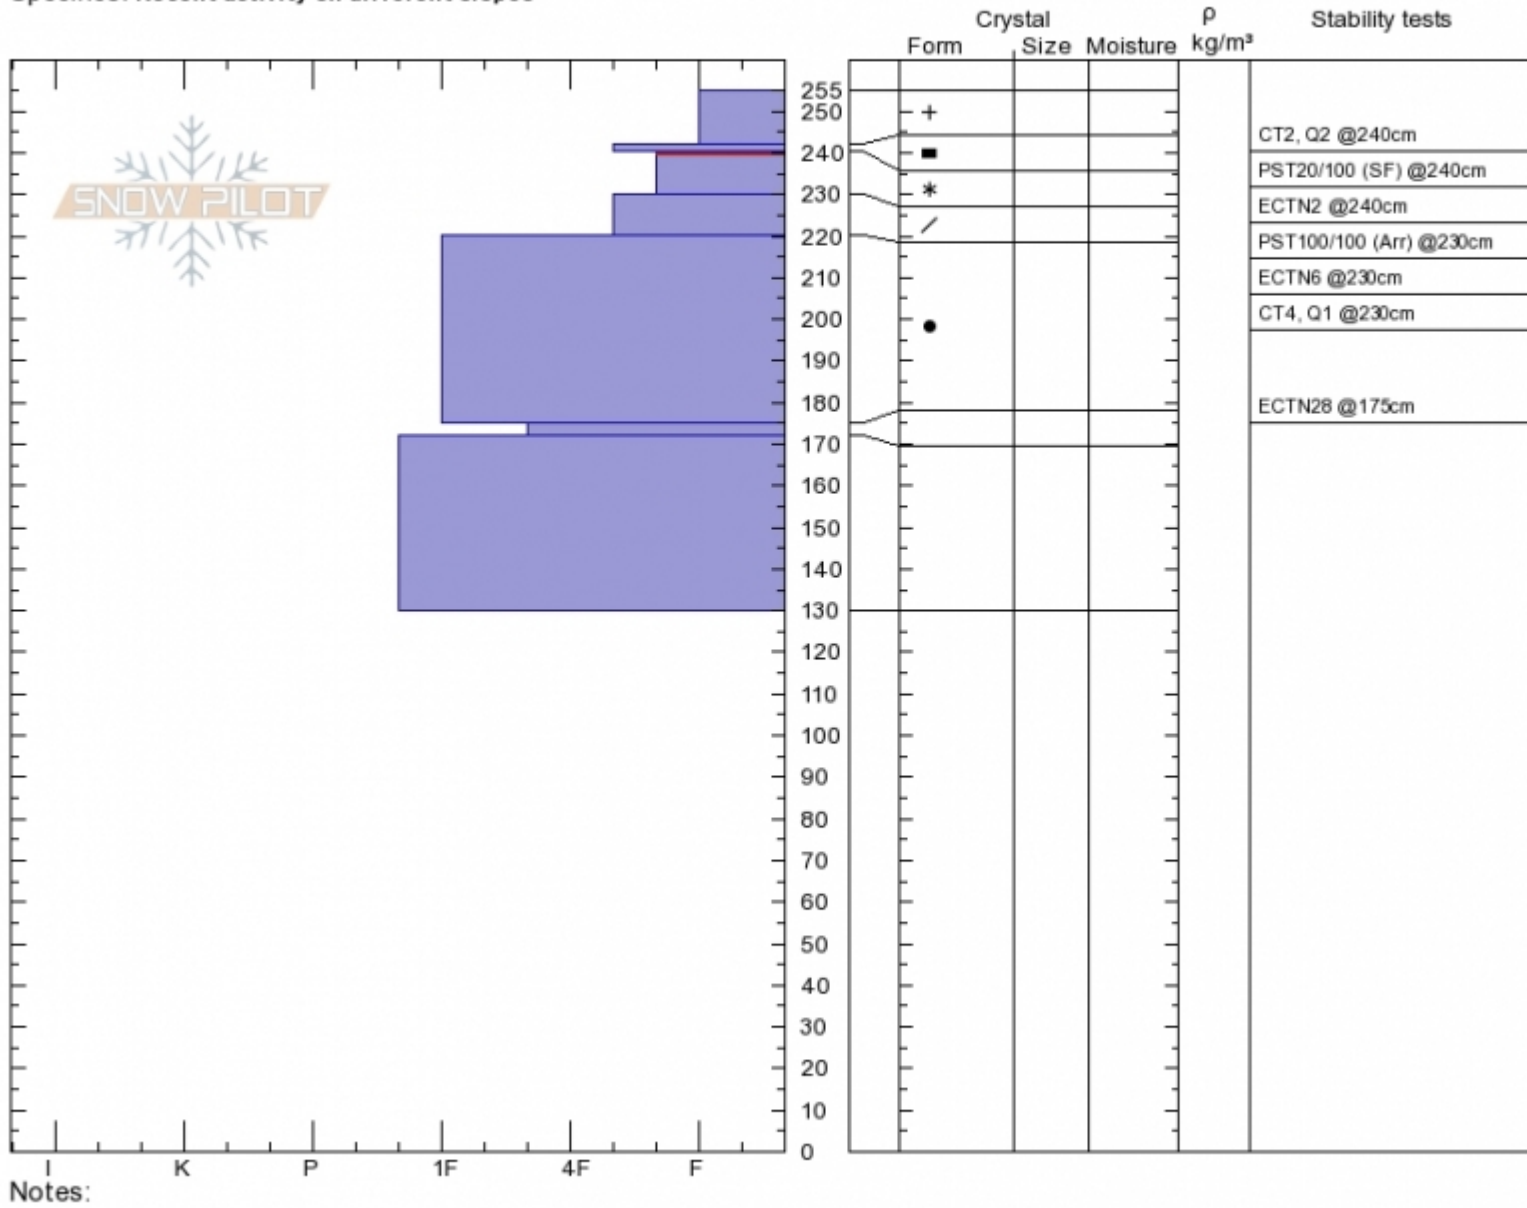

BuckRidge/MuddyCrk
Madison Range-N
MT
 Elevation: **9257 ft**
 Aspect: **15°**
 Specifics: **Recent activity on different slopes**

Alex Marienthal
Fri Mar 23 11:20 2018
 Co-ord: **45.19028N, -111.46708W**
 Slope Angle: **27°**
 Wind Loading: **no**

Stability: **Good**
 Air Temperature: **-3°C**
 Sky Cover: **CLR**
 Precipitation: **NO**
 Wind: **SW Moderate**

HS255
 Stability Test Notes

Layer No
230-240: F

Advisory Region
 Northern Madison
 Northern Madison, 2018-03-29