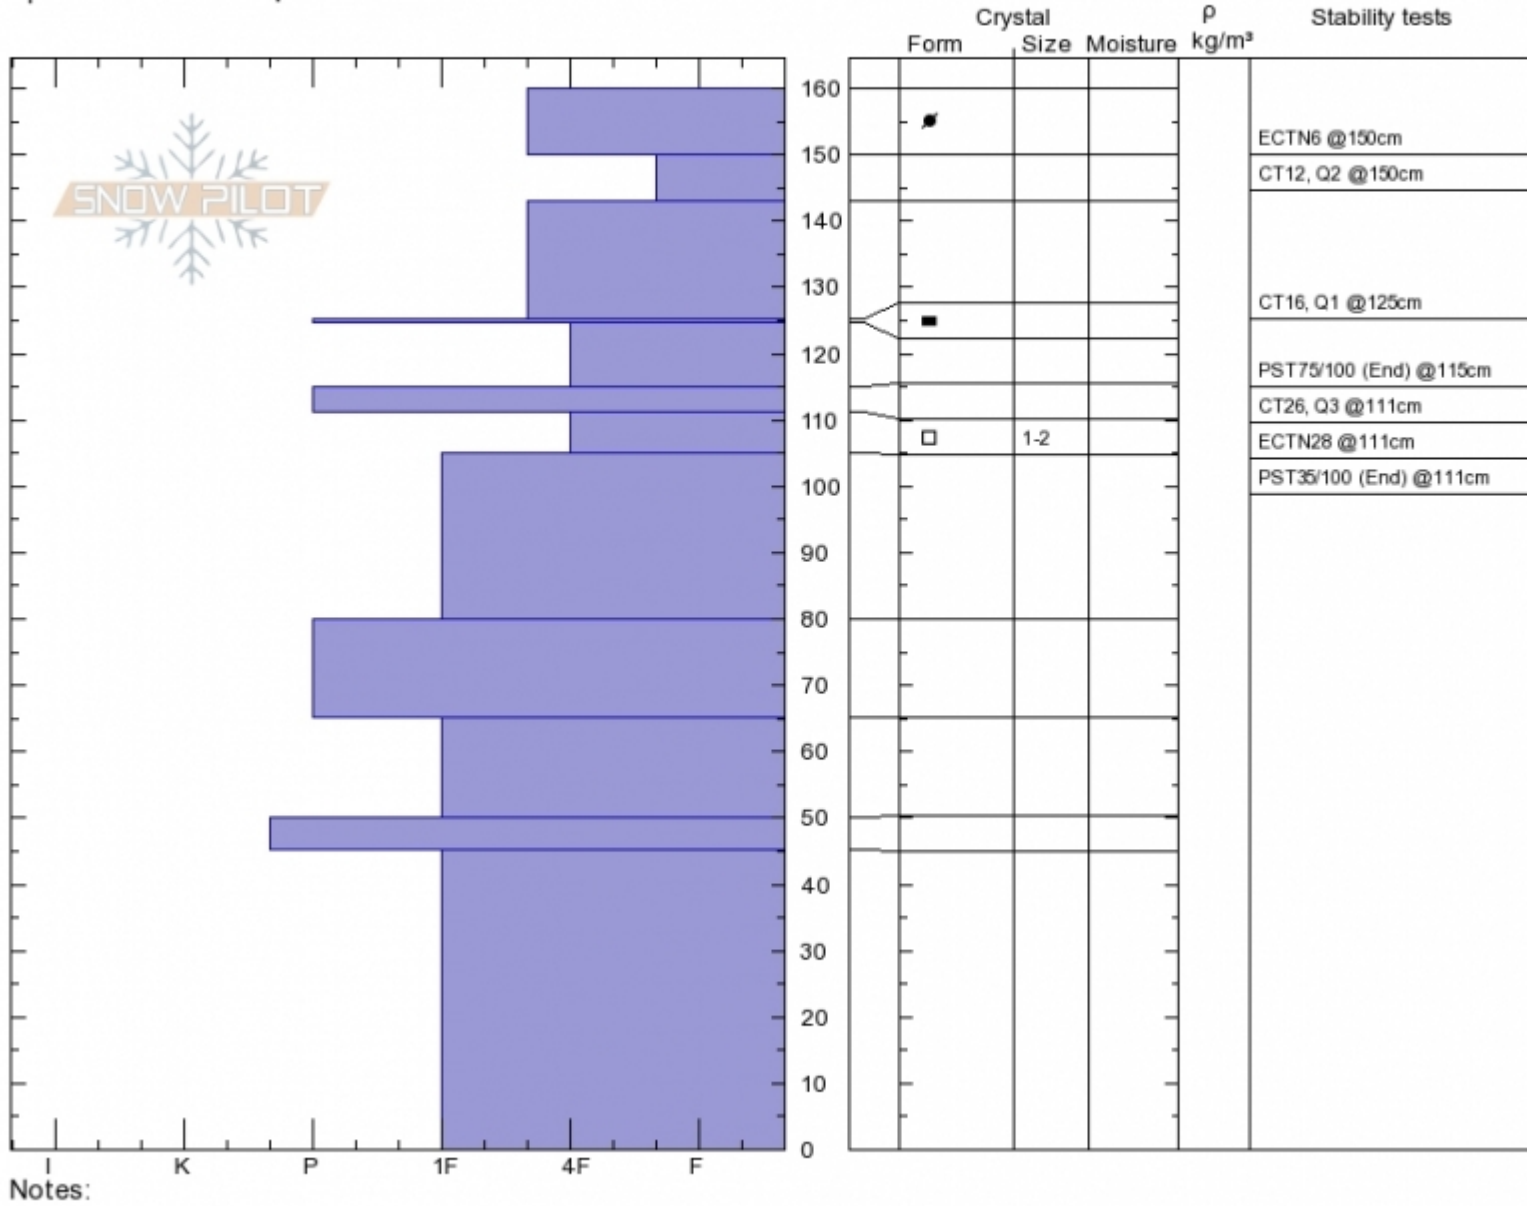

Beehive Basin
Madison Range-N
MT
Elevation: **9930 ft**
Aspect: **260°**
Specifics: **We skied slope**

Alex Marienthal
Fri Mar 9 11:30 2018
Co-ord: **45.34639N, -111.39054W**
Slope Angle: **36°**
Wind Loading: **yes**

Stability: **Good**
Air Temperature:
Sky Cover: **BKN**
Precipitation: **NO**
Wind: **SW Strong**

HS160
Stability Test Notes

Layer No

Advisory Region
Northern Madison
Northern Madison, 2018-03-10