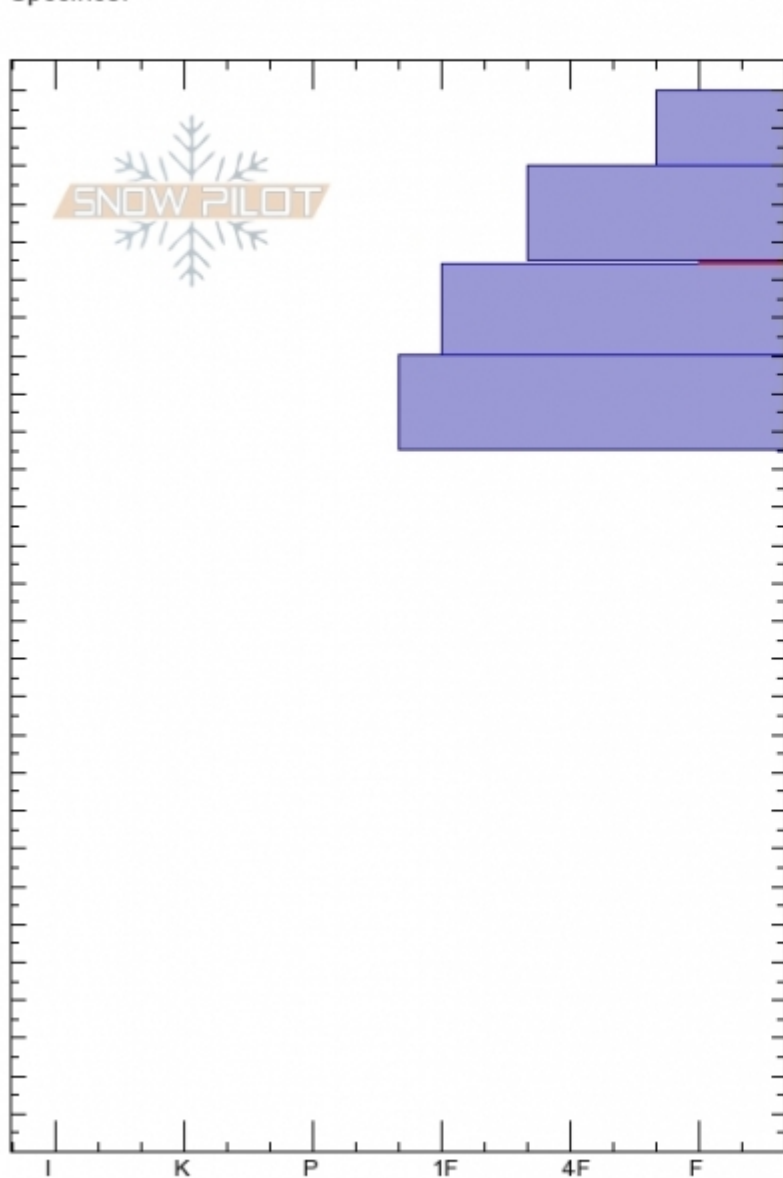

Mt Abundance SE
Cooke City
MT
 Elevation: **10500 ft**
 Aspect: **170°**
 Specifics:

Eric Knoff
Tue Feb 20 13:00 2018
 Co-ord: **45.06768N, -110.01230W**
 Slope Angle: **25°**
 Wind Loading: **no**

Stability: **Fair**
 Air Temperature: **-20°C**
 Sky Cover: **OVC**
 Precipitation: **S-1**
 Wind: **SW Moderate**

HS280
 Stability Test Notes

Layer No
234-235: F

Crystal Form	Crystal Size	Moisture	ρ kg/m ³	Stability tests
✓	0.5-1			ECTP15 @235cm
•				CT11, Q1 @235cm
•				

Notes:

Advisory Region
 Cooke City
 Cooke City, 2018-02-22