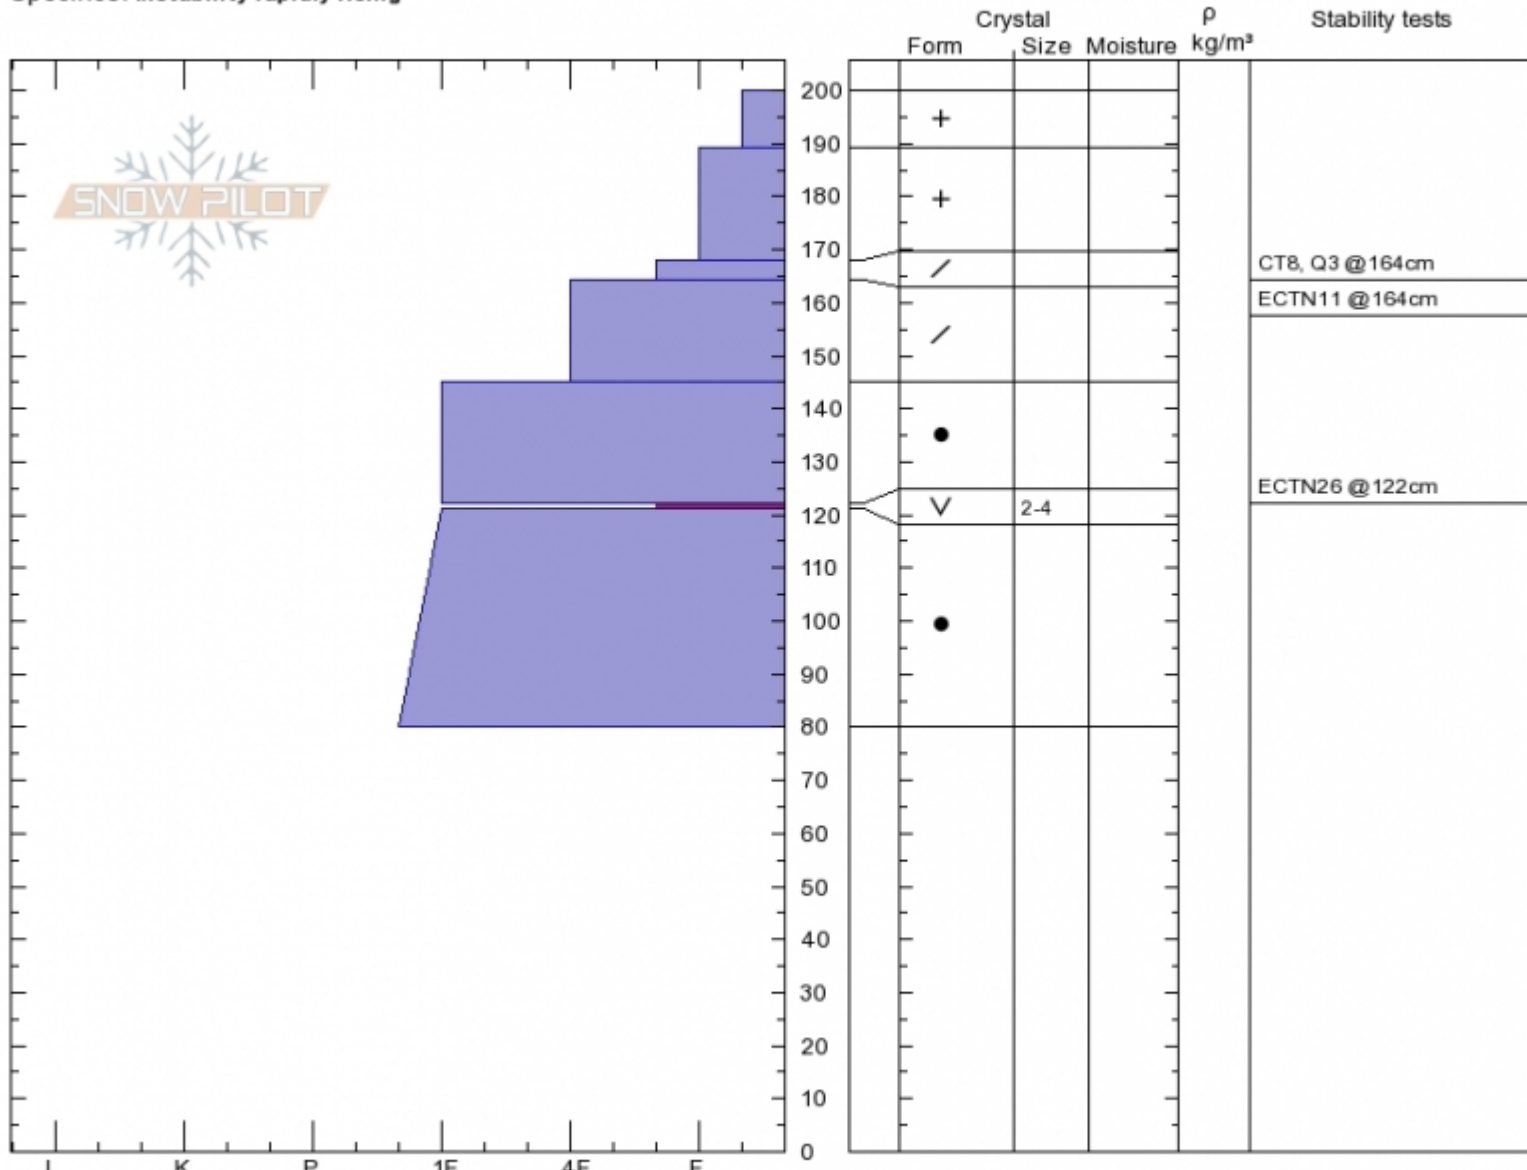

Cabin Creek SW
Madison Range-S
MT
 Elevation: **8400 ft**
 Aspect: **240°**
 Specifics: **Instability rapidly rising**

Eric Knoff
Fri Feb 16 13:00 2018
 Co-ord: **44.86826N, -111.12865W**
 Slope Angle: **22°**
 Wind Loading: **no**

Stability:
 Air Temperature: **-6°C**
 Sky Cover: **OVC**
 Precipitation: **S1**
 Wind: **SW Moderate**

HS200
Stability Test Notes

Layer No
121-122: P

Notes: Snowing and blowing. New snow instabilities were the main concern.