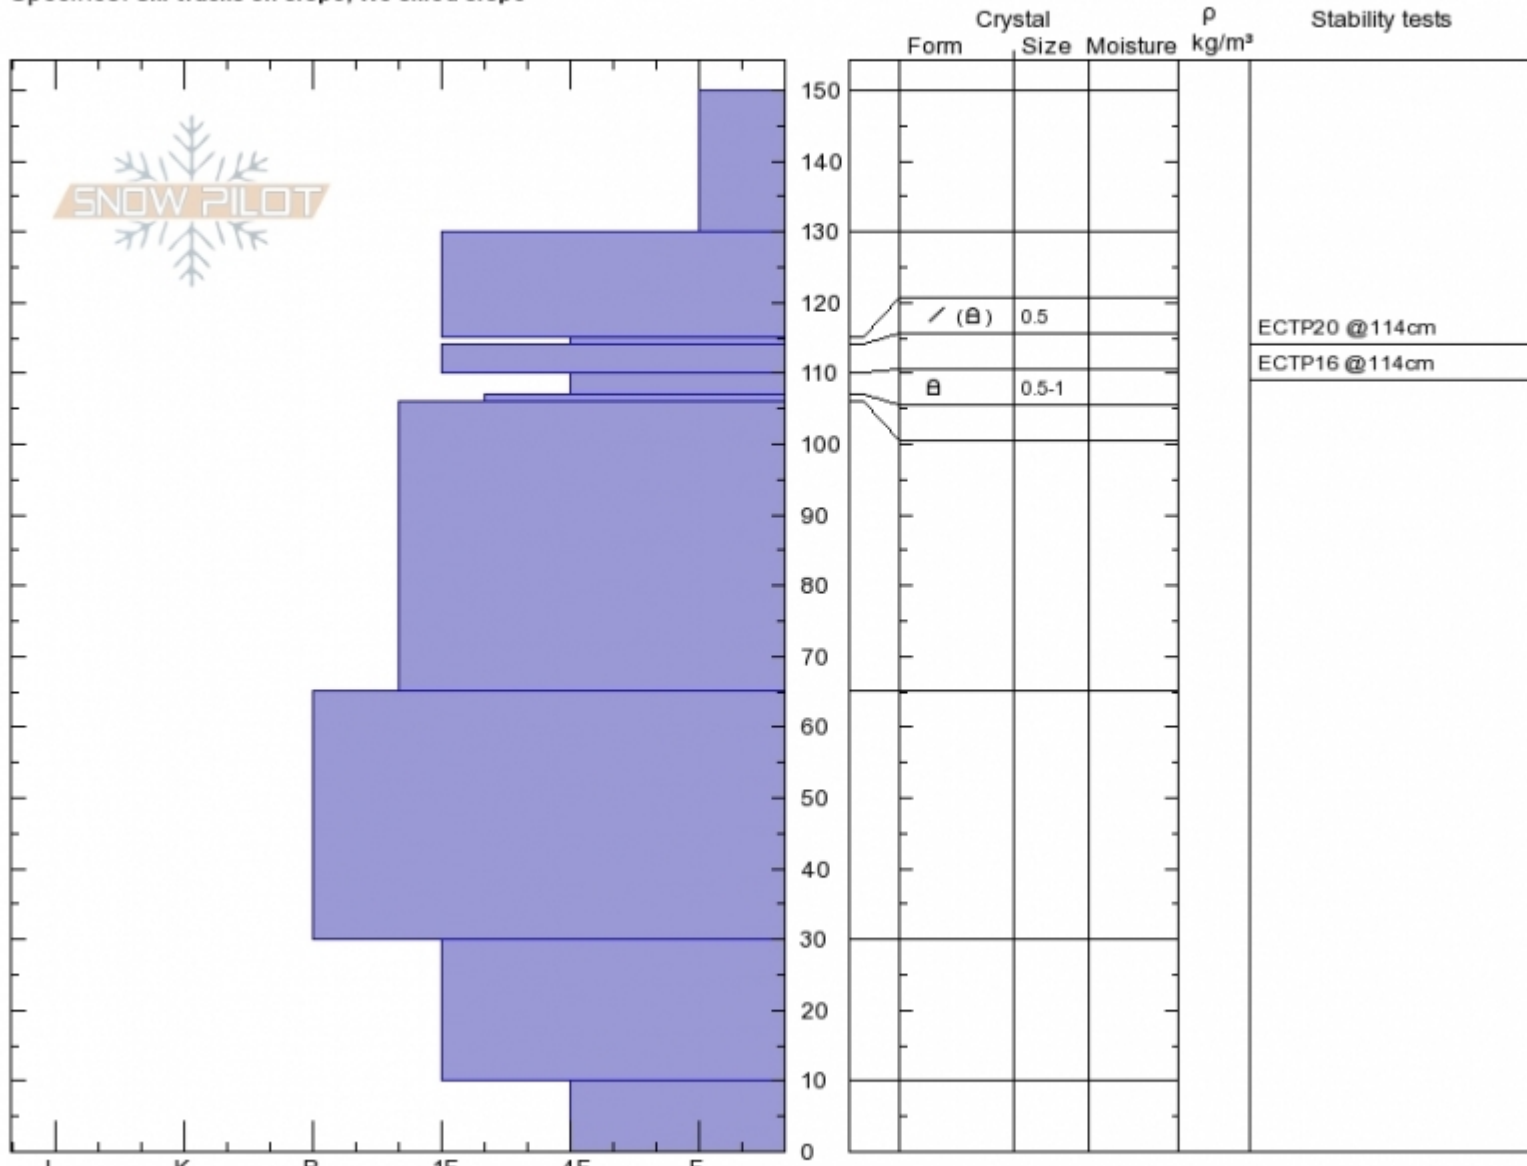

**Beehive - top Tyler's
Madison Range-N
MT**
Elevation: **9080 ft**
Aspect: **240°**
Specifics: **Ski tracks on slope; We skied slope**

Alex Marienthal
Sun Feb 11 11:17 2018
Co-ord: **45.32335N, -111.38217W**
Slope Angle: **35°**
Wind Loading: **previous**

Stability: **Fair**
Air Temperature:
Sky Cover: **CLR**
Precipitation: **NO**
Wind: **Calm**

HS150
Stability Test Notes

Layer No
114-115:

Notes: Pit in Middle Basin was HS 175 and ECTN18 on NSF/MFCx 40cm down. ECTP in this pit was a surprise and not on a clear visible interface. It
looked like decomposing/framed. Maybe under old wind slab. Skied steep, but conservative terrain lower on slope.