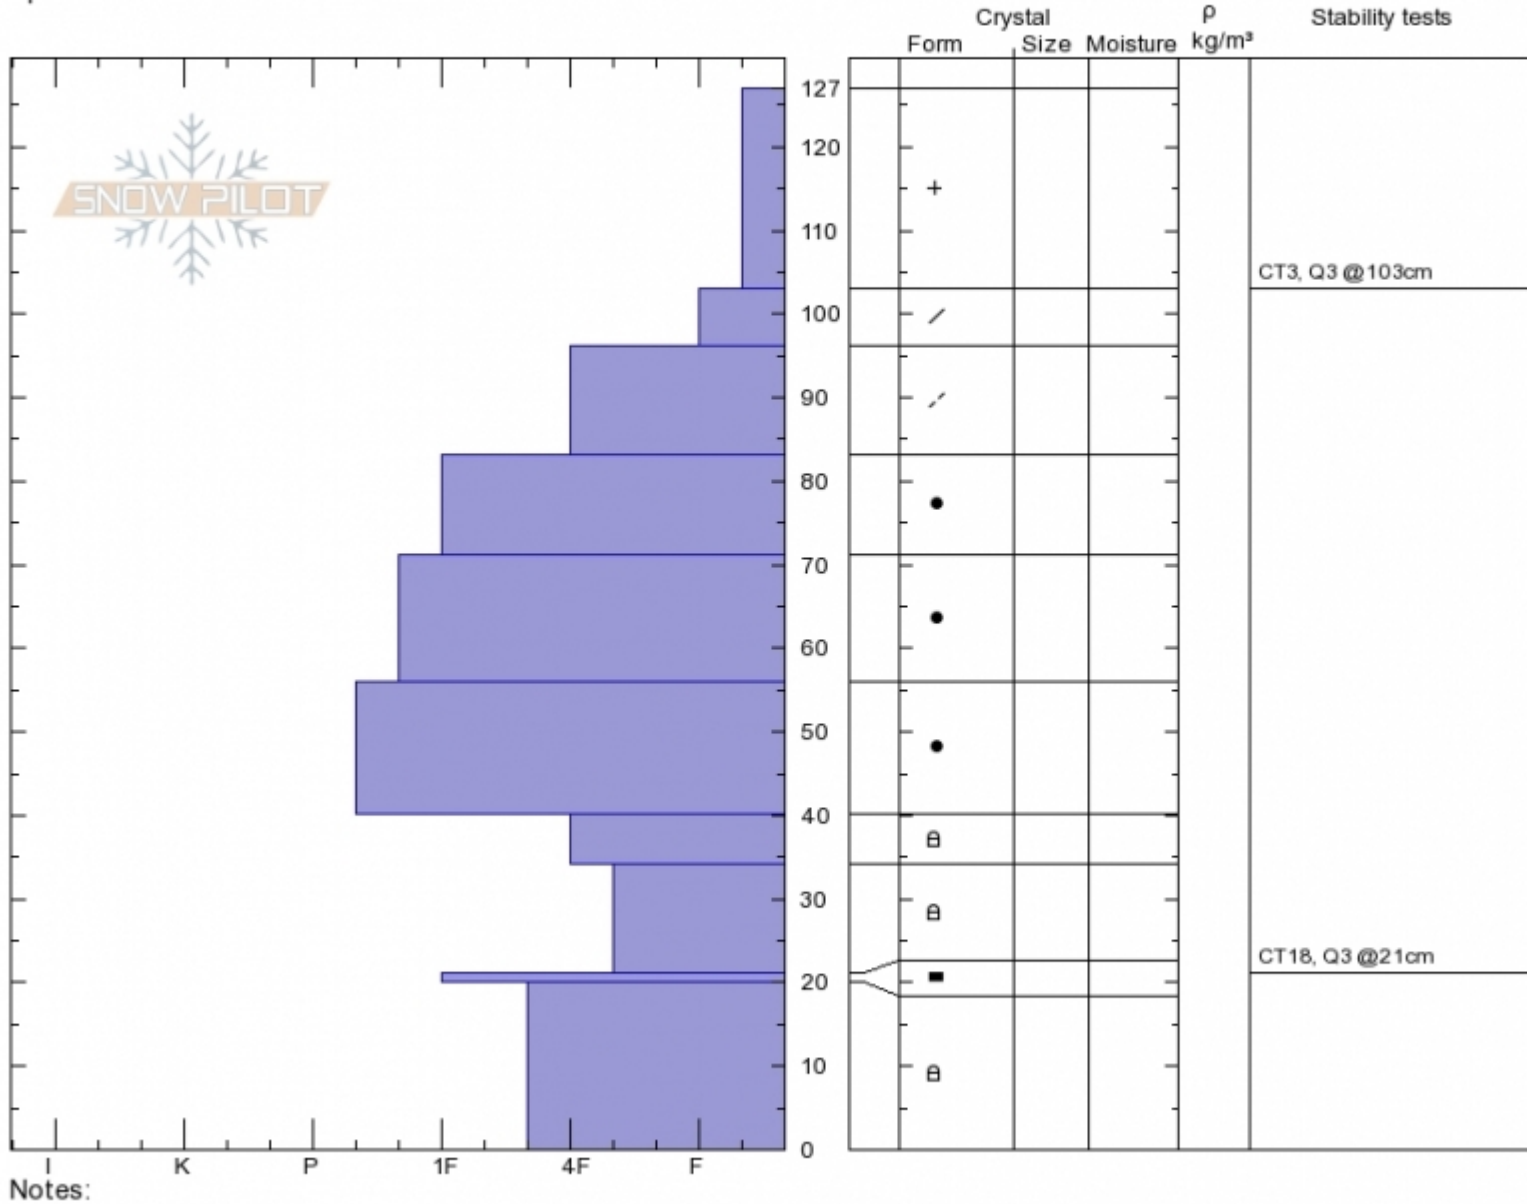

Motor Hill
Lionhead Range
MT
 Elevation: **8700 ft**
 Aspect: **110°**
 Specifics:

Doug Chabot-Admin
Tue Jan 23 11:20 2018
 Co-ord: **44.73758N, -111.31294W**
 Slope Angle: **32°**
 Wind Loading: **no**

Stability: **Good**
 Air Temperature: **-7°C**
 Sky Cover: **BKN**
 Precipitation: **NO**
 Wind: **Calm**

HS127
Stability Test Notes

Layer No

Advisory Region
 Lionhead Range
 Lionhead Range, 2018-01-24