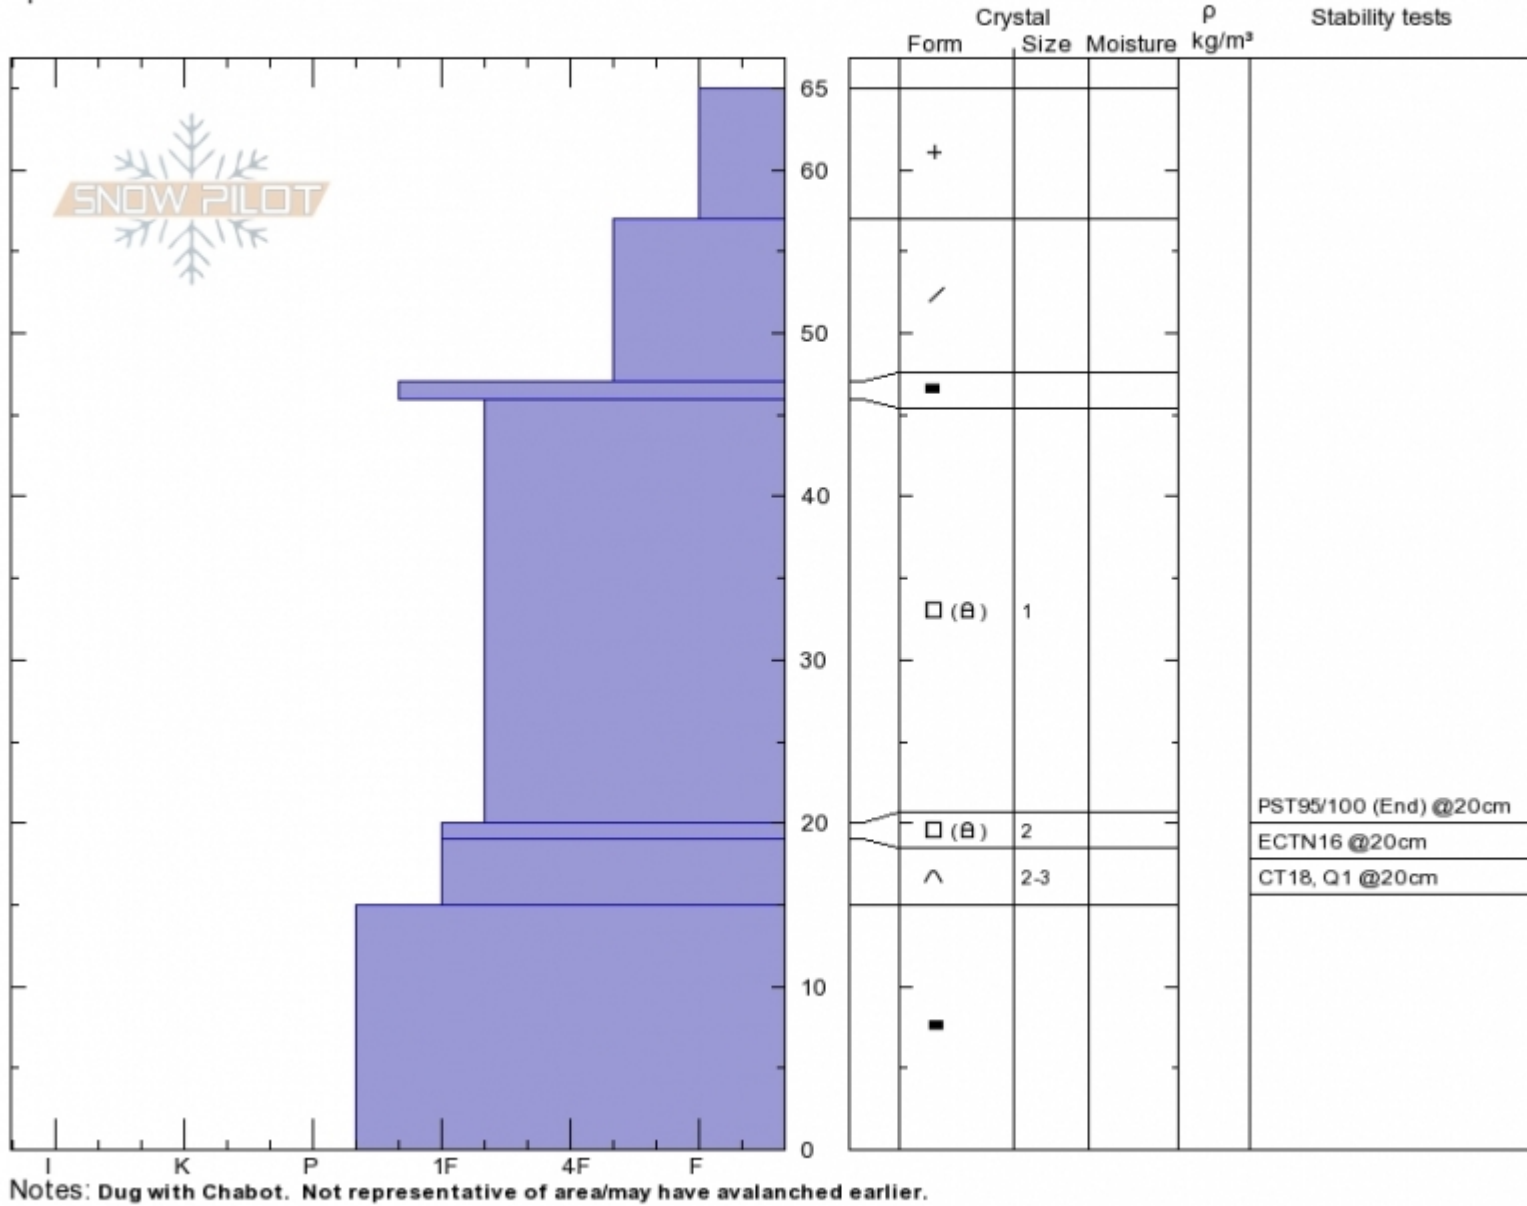

Bacon Rind Low
Madison Range-S
MT
 Elevation: **8000 ft**
 Aspect: **140°**
 Specifics:

Gabrielle Antonioli
Thu Jan 11 10:45 2018
 Co-ord: **44.96794N, -111.09015W**
 Slope Angle: **30°**
 Wind Loading: **no**

Stability: **Fair**
 Air Temperature: **-9°C**
 Sky Cover: **OVC**
 Precipitation: **S-1**
 Wind: **W Calm**

HS65
Stability Test Notes

Layer No

Advisory Region
 Southern Madison
 Longitude
 -111.09W
 Latitude
 44.97N
 Southern Madison, 2018-01-11