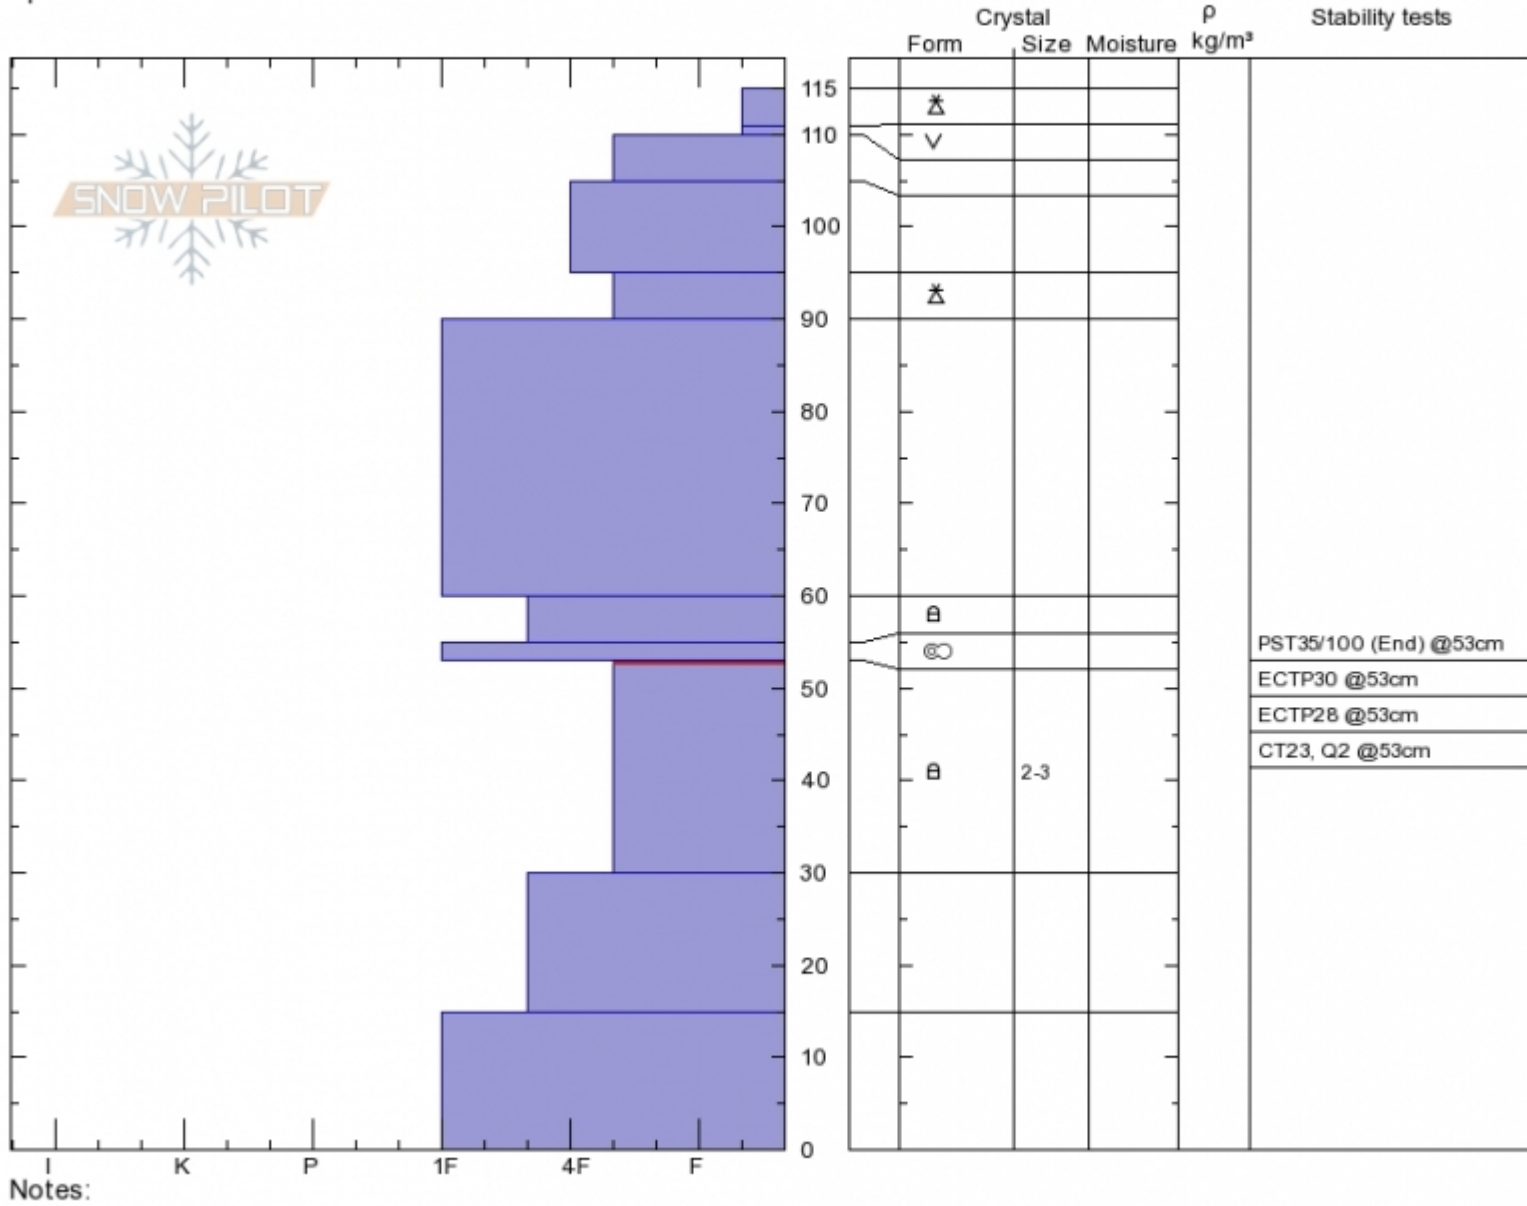

McAtee Basin
Madison Range-N
MT
 Elevation: **9775 ft**
 Aspect: **80°**
 Specifics:

Alex Marienthal
Sun Jan 7 12:16 2018
 Co-ord: **45.17206N, -111.44507W**
 Slope Angle: **37°**
 Wind Loading: **no**

Stability: **Fair**
 Air Temperature: **-3°C**
 Sky Cover: **SCT**
 Precipitation: **NO**
 Wind: **Calm**

HS115 PF20
Stability Test Notes

Layer No
30-53: Pr

PST35/100 (End) @53cm
 ECTP30 @53cm
 ECTP28 @53cm
 CT23, Q2 @53cm