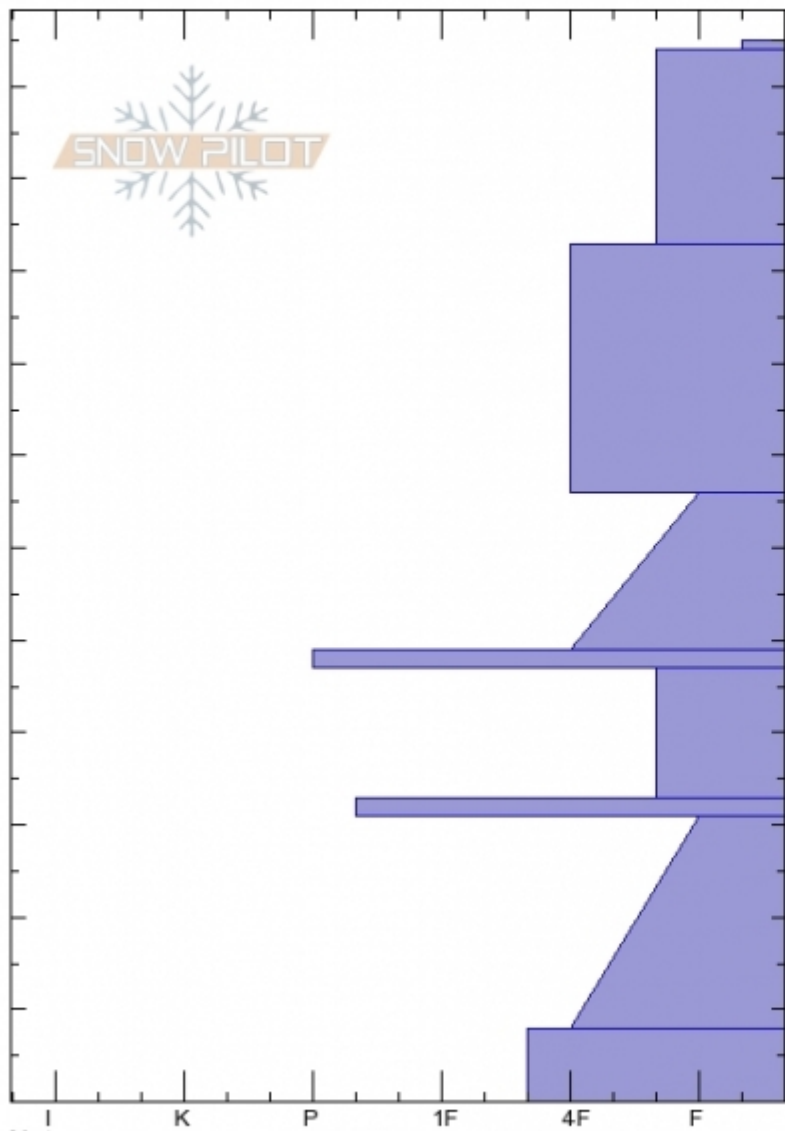

Maid of the Mist
Gallatin Range-N
MT
 Elevation: **9400 ft**
 Aspect: **SW**
 Specifics:

Jon Hageness
Wed Jan 3 13:15 2018
 Co-ord: **45.41568N, -110.97063W**
 Slope Angle: **26°**
 Wind Loading: **no**

Stability:
 Air Temperature: **-5°C**
 Sky Cover: **OVC**
 Precipitation: **S2**
 Wind: **Calm**

HS115
 Stability Test Notes

Layer No
 8-31: Prob

Notes: Did one ECT and one CT

Form	Crystal Size	Moisture	ρ kg/m ³	Stability tests
+		D		
/		D		CT12, Q2 @93cm
•		D		
□	1-1.5	D		ECTN18 @66cm
○		D		
□	1	D		
○		D		
□	1.5	D		
□	1-1.5	M		