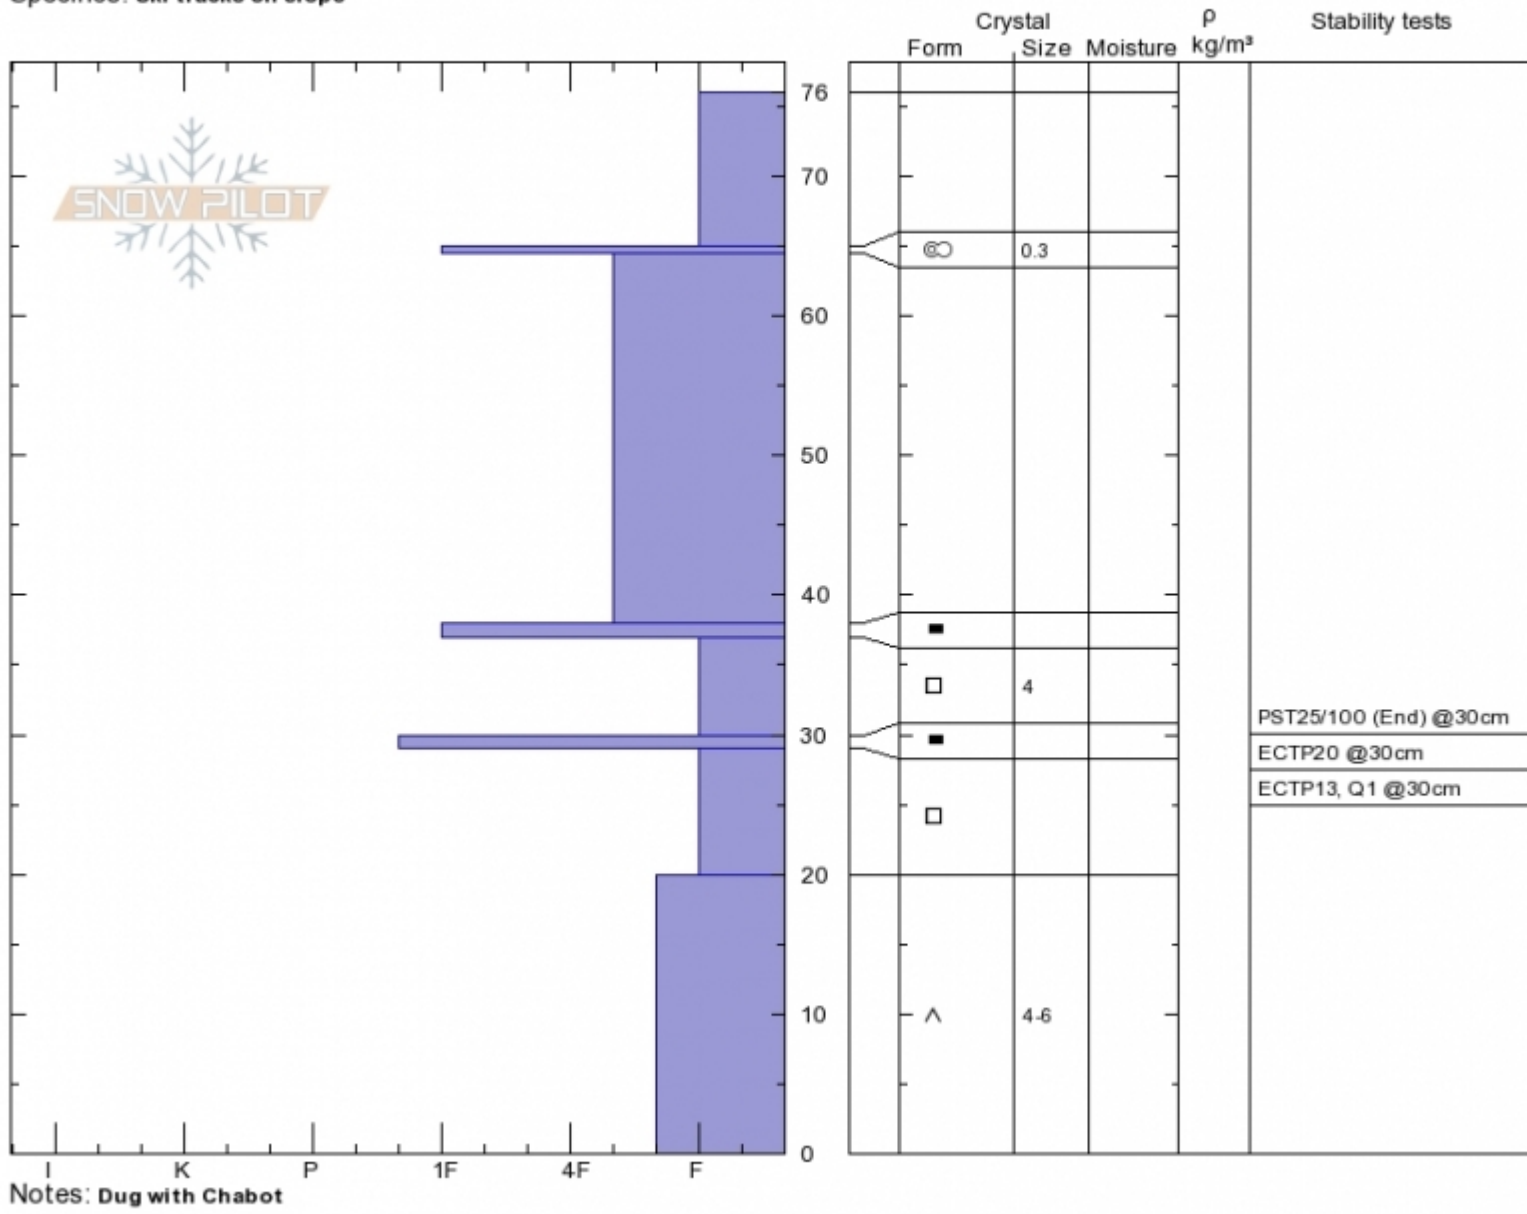

Trapper Creek- Hebgen
 Lionhead Range
 MT
 Elevation: 8800 ft
 Aspect: 140°
 Specifics: Ski tracks on slope

Gabrielle Antonioli
 Tue Jan 2 12:12 2018
 Co-ord: 44.83865N, -111.34218W
 Slope Angle: 28°
 Wind Loading:

Stability: **Poor**
 Air Temperature: 2°C
 Sky Cover: **CLR**
 Precipitation: **NO**
 Wind: **Calm**

HS76
 Stability Test Notes

Layer No
 30-37: Pr

Advisory Region
 Lionhead Range

Forecast link: [GNFAC Avalanche Forecast for Tue Jan 9, 2018](#)
 Lionhead Range, 2018-01-03