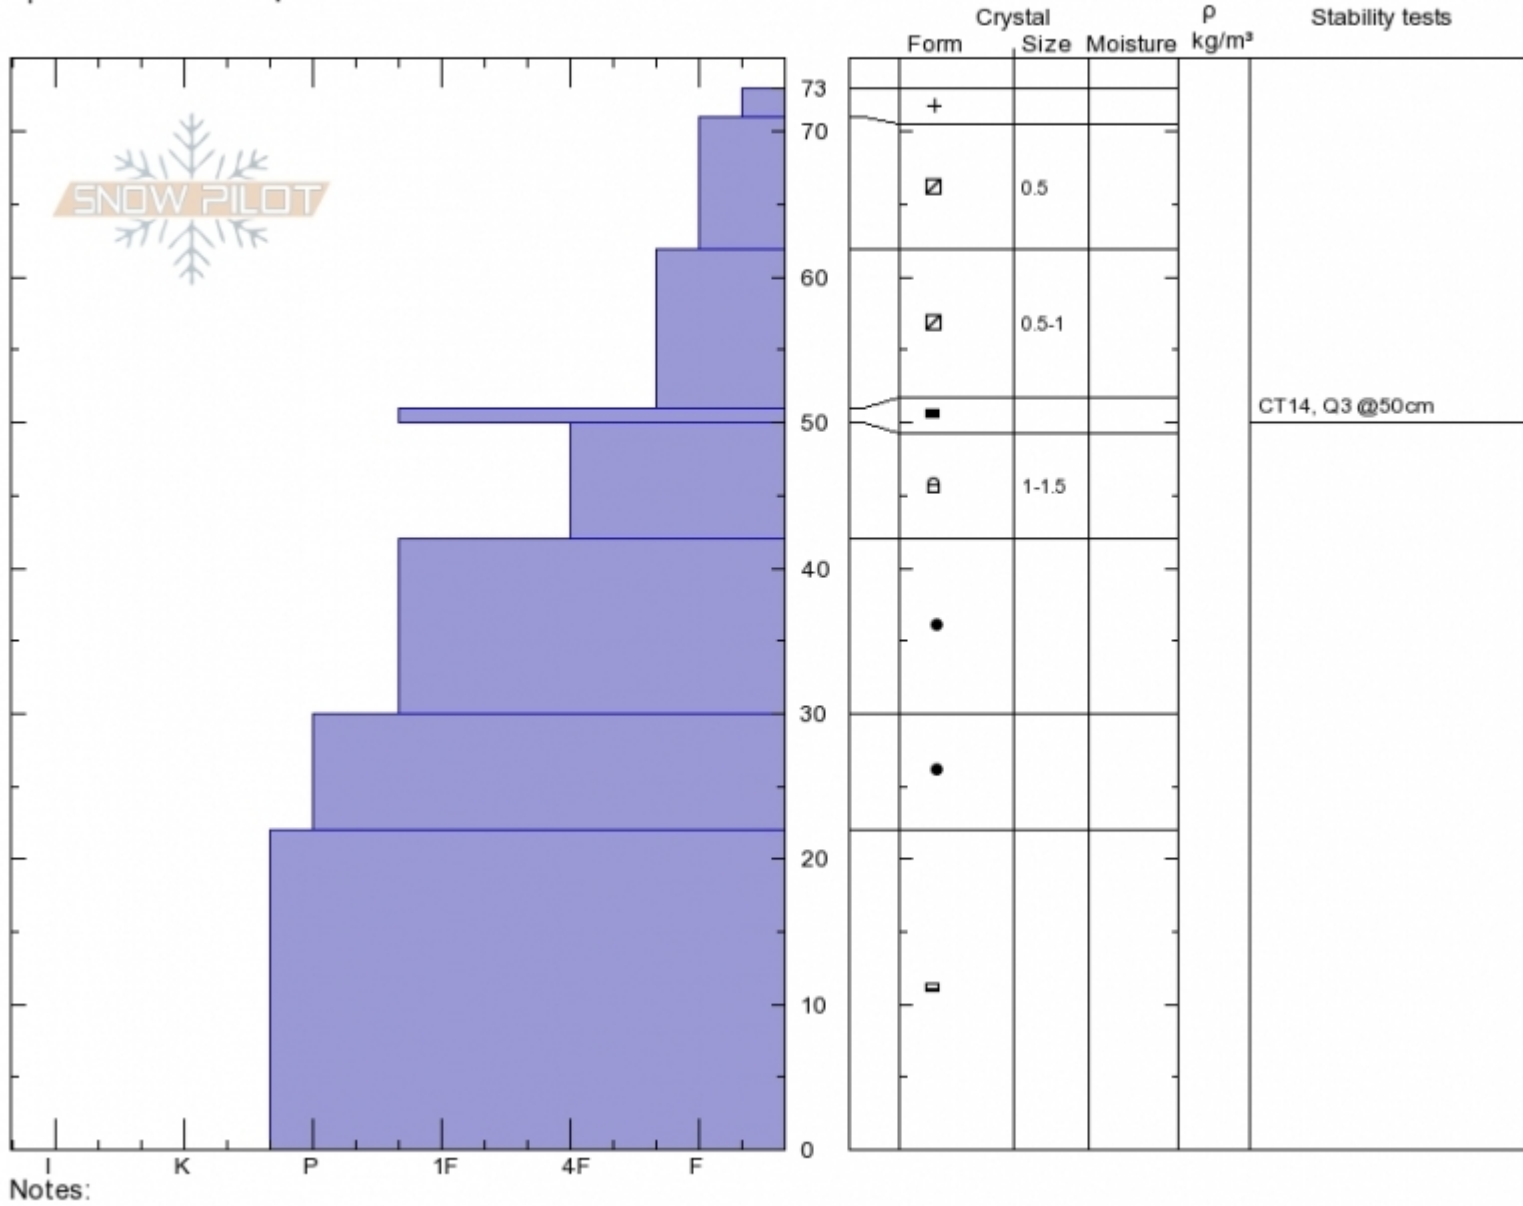

West Side Bridgers
Bridger Range
MT
 Elevation: **8200 ft**
 Aspect: **270°**
 Specifics: **We skied slope**

Eric Knoff
Wed Dec 13 00:30 2017
 Co-ord:
 Slope Angle: **33°**
 Wind Loading: **no**

Stability: **Good**
 Air Temperature: **22°C**
 Sky Cover: **OVC**
 Precipitation: **S1**
 Wind: **W Light Breeze**

HS73
Stability Test Notes

Layer No
51-62: Pro

Advisory Region
 Bridger Range
 Longitude
 -110.94W
 Latitude
 45.82N
 Bridger Range, 2017-12-16