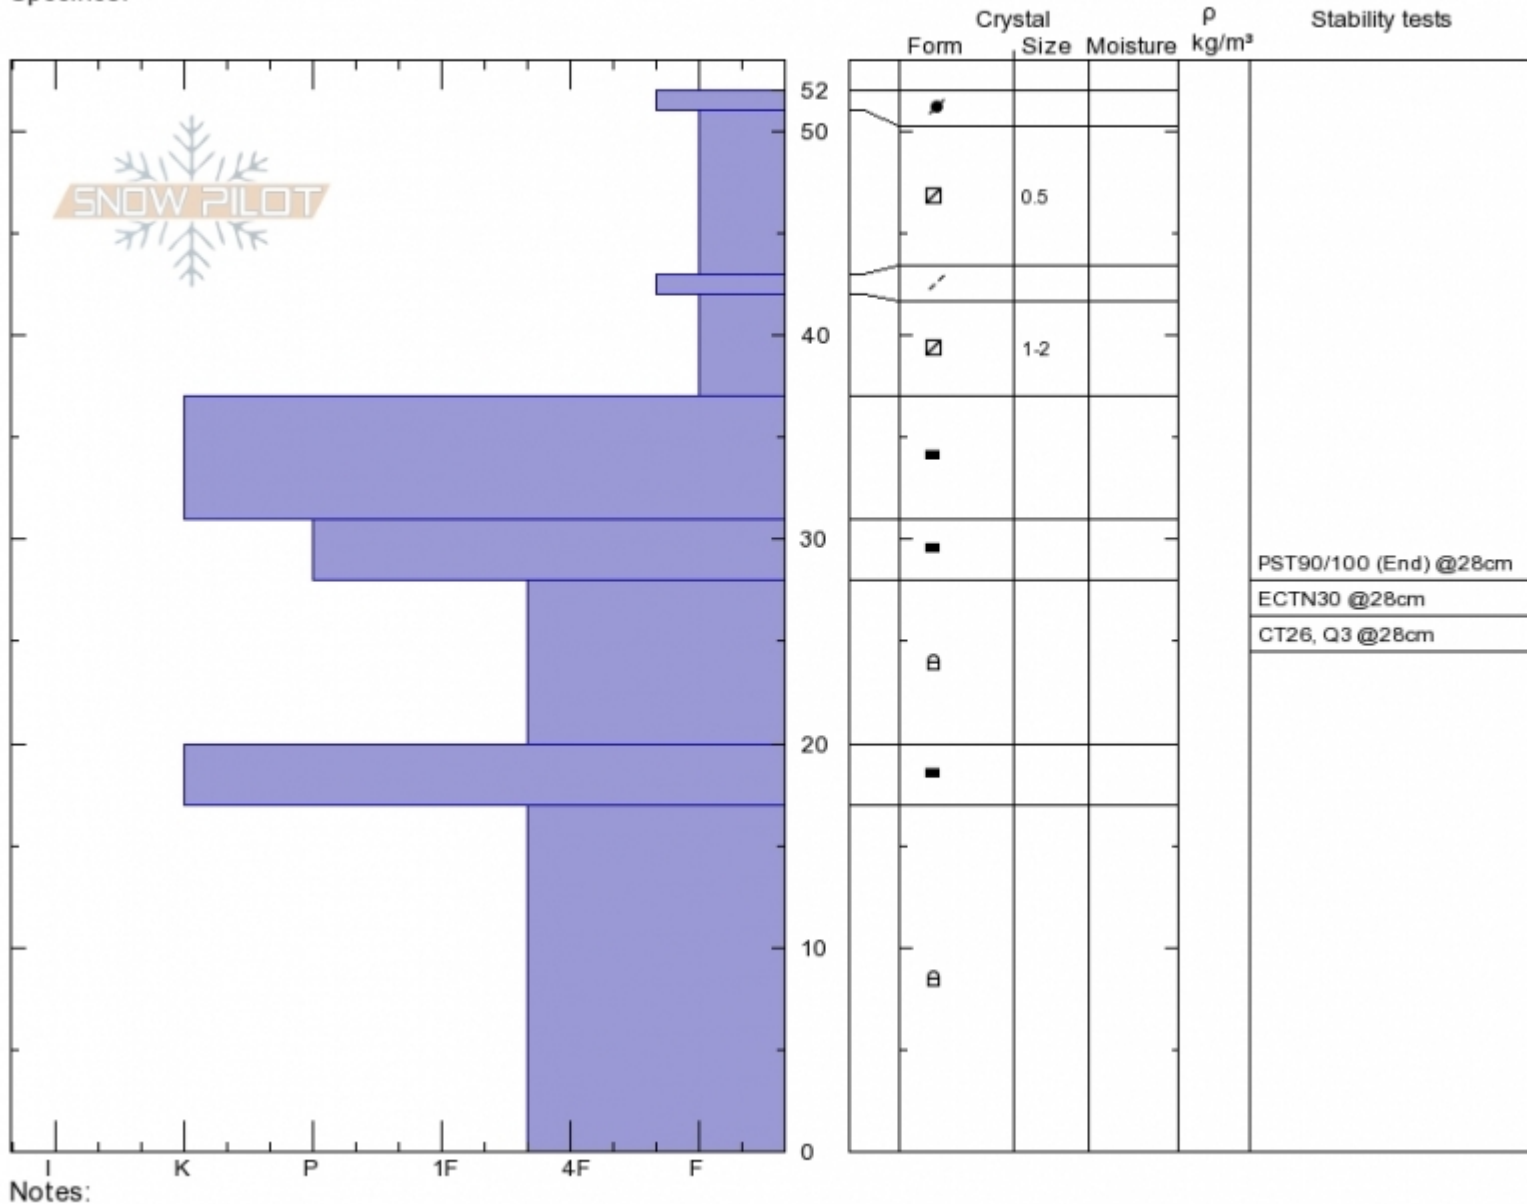

Ski Hill
Lionhead Range
MT
 Elevation: **8500 ft**
 Aspect: **50°**
 Specifics:

Eric Knoff
Fri Dec 15 11:00 2017
 Co-ord:
 Slope Angle: **15°**
 Wind Loading: **no**

Stability: **Good**
 Air Temperature: **-5°C**
 Sky Cover: **OVC**
 Precipitation: **NO**
 Wind: **W Moderate**

HS52
 Stability Test Notes

Layer No
37-42: Pr

Advisory Region
 Lionhead Range
 Longitude
 -111.29W
 Latitude
 44.70N

Forecast link: [GNFAC Avalanche Forecast for Tue Dec 19, 2017](#)
 Lionhead Range, 2017-12-16