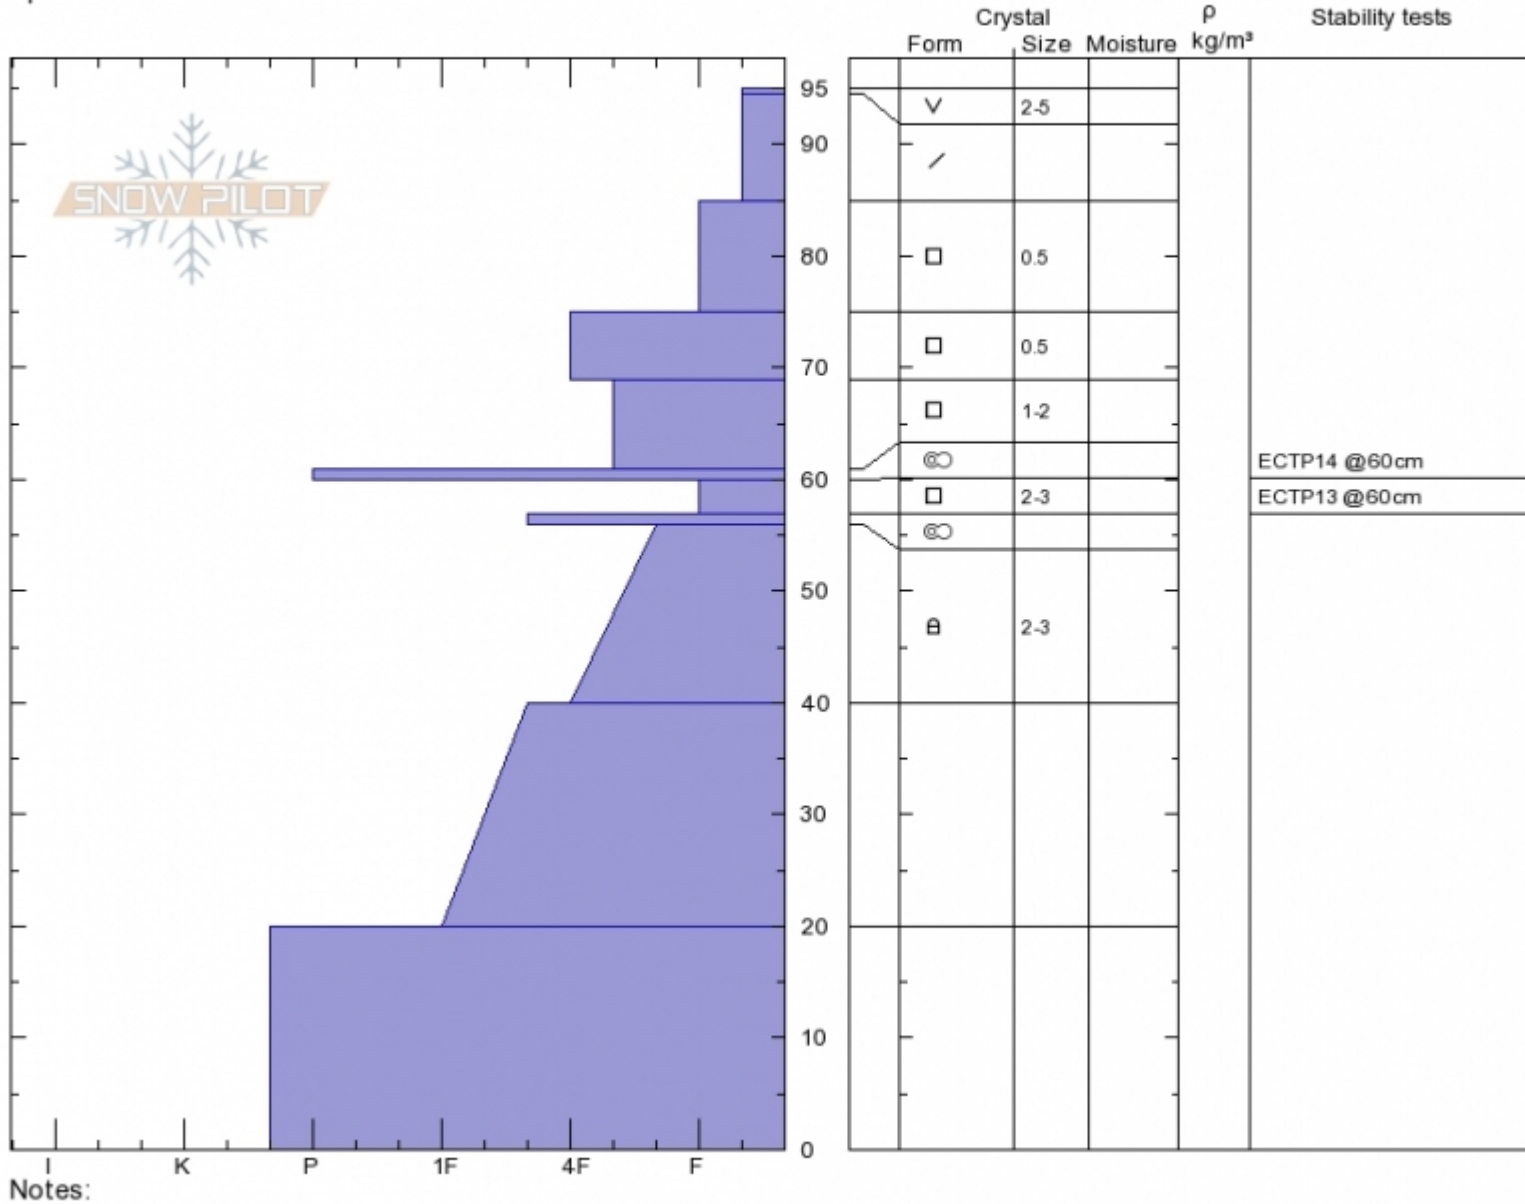

West Side  
 Bridger Range  
 MT  
 Elevation: 8069 ft  
 Aspect: 280°  
 Specifics:

Andrew Schauer  
 Thu Dec 14 12:00 2017  
 Co-ord:  
 Slope Angle: 35°  
 Wind Loading:

Stability: **Good**  
 Air Temperature:  
 Sky Cover: **CLR**  
 Precipitation: **NO**  
 Wind: **Calm**

HS95 SP20  
 Stability Test Notes

Layer No  
 57-60: Pr

Advisory Region  
 Bridger Range

Forecast link: [GNFAC Avalanche Advisory for Fri Dec 15, 2017](#)  
 Bridger Range, 2017-12-15