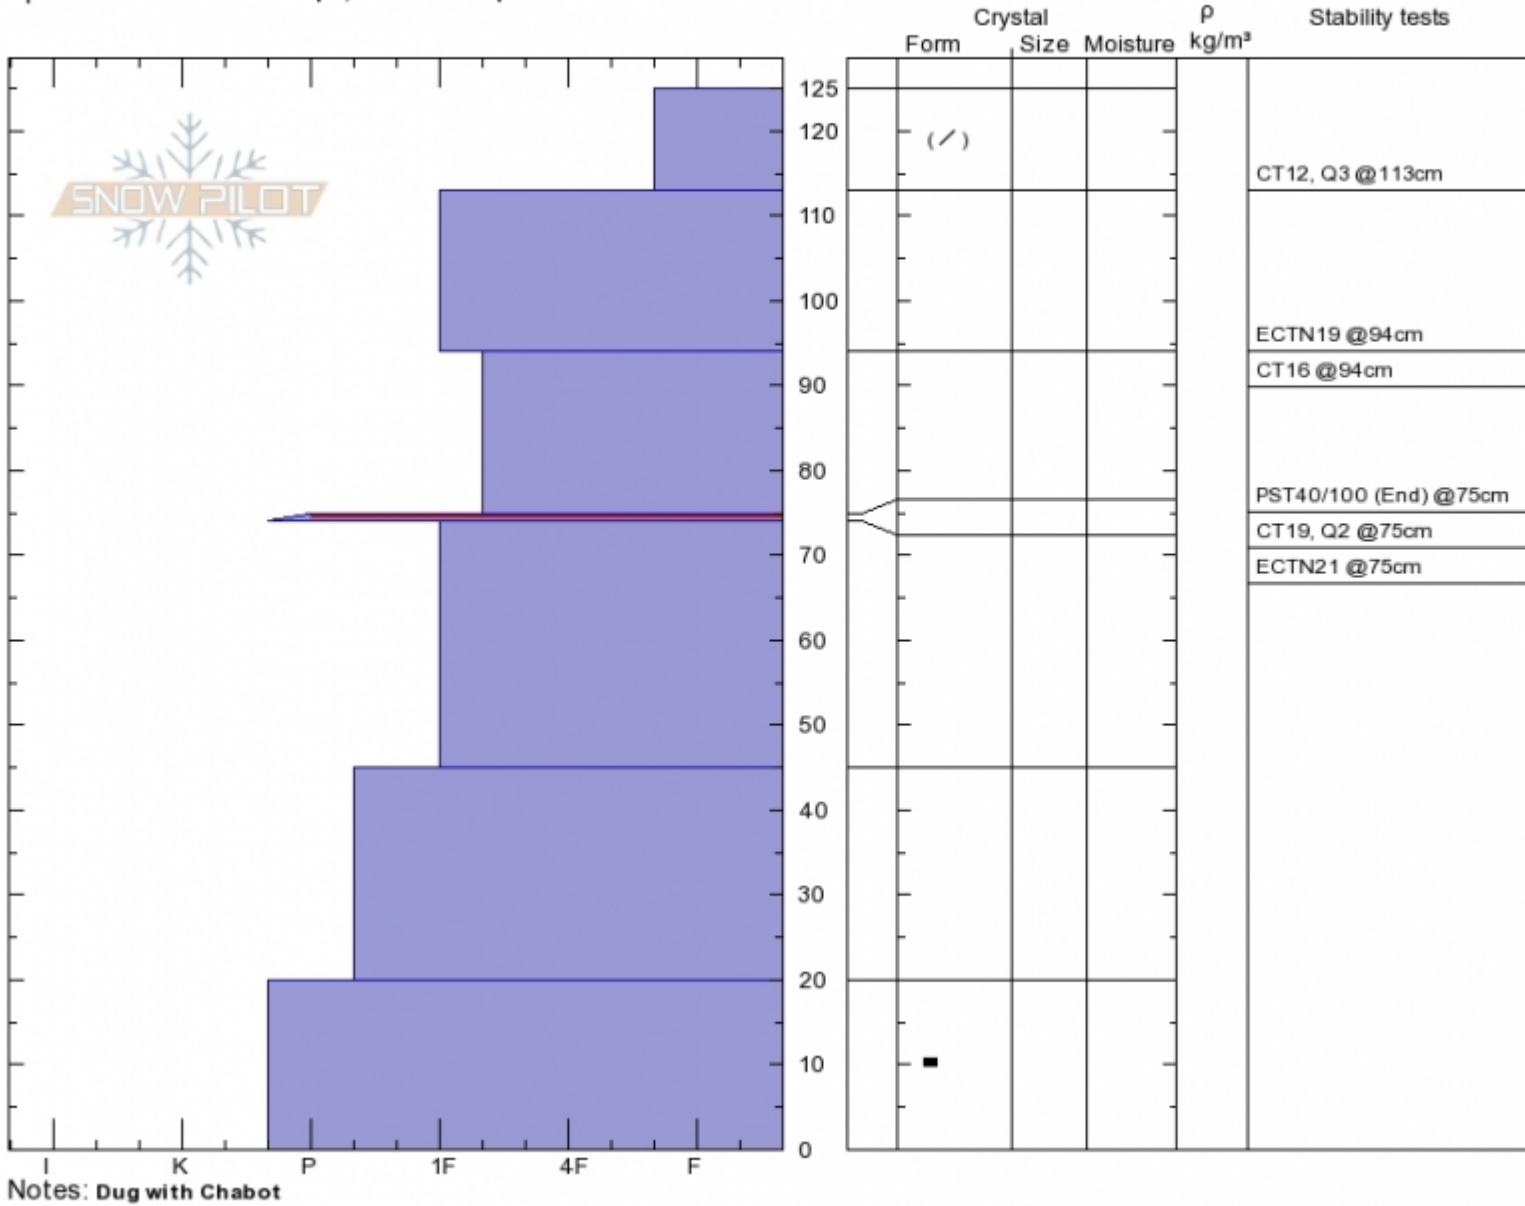

Divide
Gallatin Range-N
MT
 Elevation: **9400 ft**
 Aspect: **100°**
 Specifics: **Ski tracks on slope; We skied slope**

Gabrielle Antonioli
Mon Dec 11 11:36 2017
 Co-ord: **45.40189N, -110.96856W**
 Slope Angle: **27°**
 Wind Loading: **no**

Stability: **Very Good**
 Air Temperature: **32°C**
 Sky Cover: **CLR**
 Precipitation: **NO**
 Wind: **W Calm**

HS125
Stability Test Notes

Layer No
74-75: Pr

Advisory Region
 Northern Gallatin
 Longitude
 -110.97W
 Latitude
 45.40N