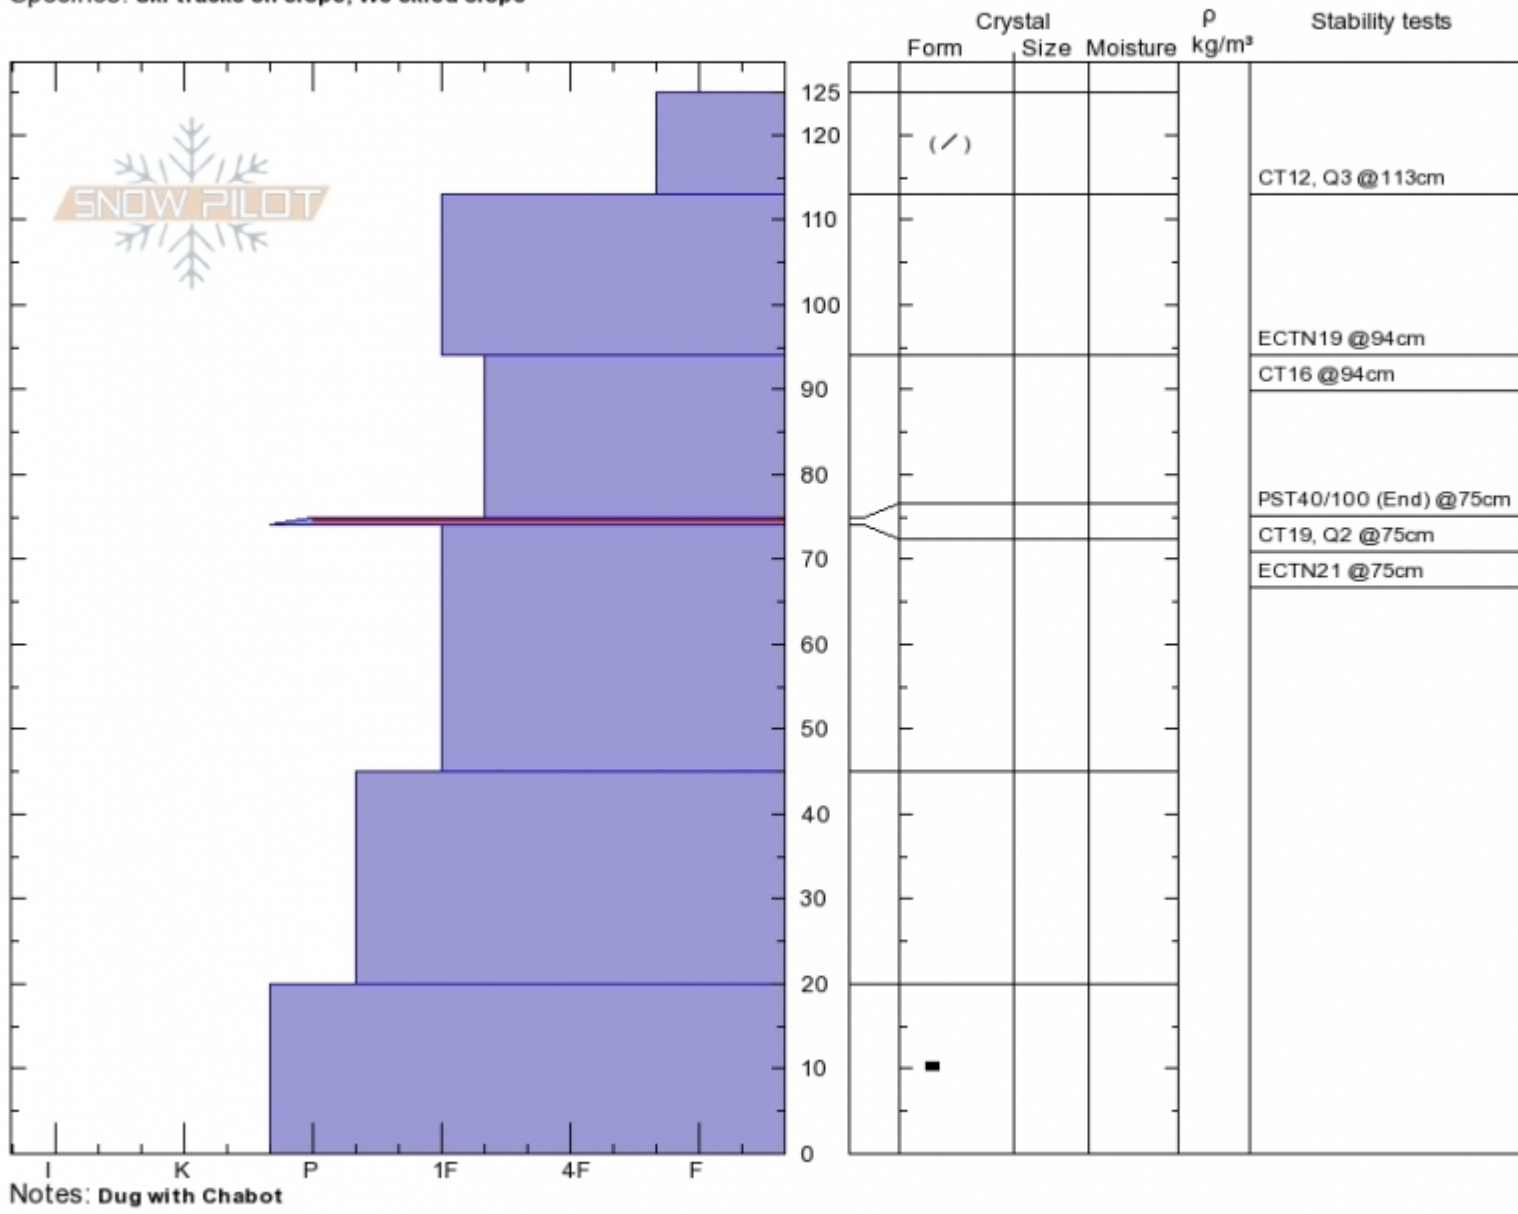

Divide
Gallatin Range-N
MT
Elevation: **9400 ft**
Aspect: **100°**
Specifics: **Ski tracks on slope; We skied slope**

Gabrielle Antonioli
Mon Dec 11 11:36 2017
Co-ord: **45.40189N, -110.96856W**
Slope Angle: **27°**
Wind Loading: **no**

Stability: **Very Good**
Air Temperature: **32°C**
Sky Cover: **CLR**
Precipitation: **NO**
Wind: **W Calm**

HS125
Stability Test Notes
Layer No
74-75: Pr

Advisory Region
Northern Gallatin
Longitude
-110.97W
Latitude
45.40N