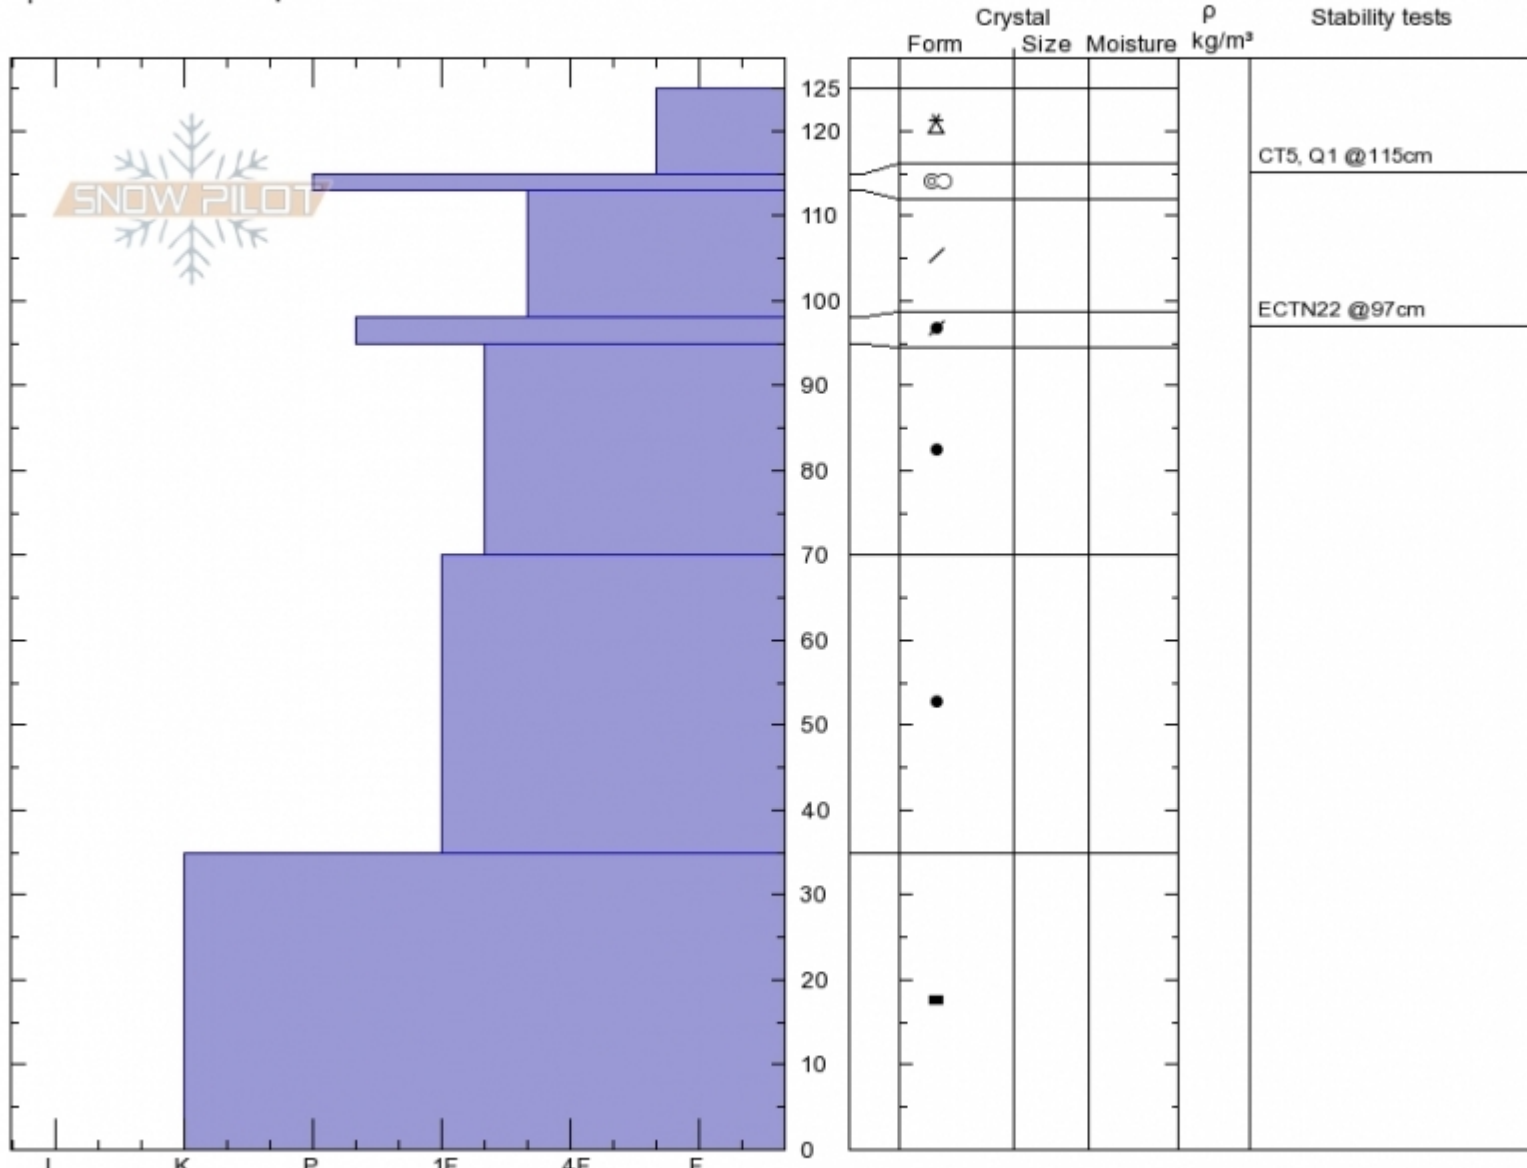

upper east Mt Republic  
 Absaroka Range  
 MT  
 Elevation: 9900 ft  
 Aspect: 125°  
 Specifics: We skied slope

Beau Fredlund  
 Wed Nov 15 10:00 2017  
 Co-ord: 44.99956N, -109.95201E  
 Slope Angle: 30°  
 Wind Loading: yes

Stability:  
 Air Temperature: -5°C  
 Sky Cover: FEW  
 Precipitation: NO  
 Wind: W

HS125  
 Stability Test Notes

Layer No

Notes: Some cracking of fresh wind drifts/ new snow in exposed locations along the ridgelines.