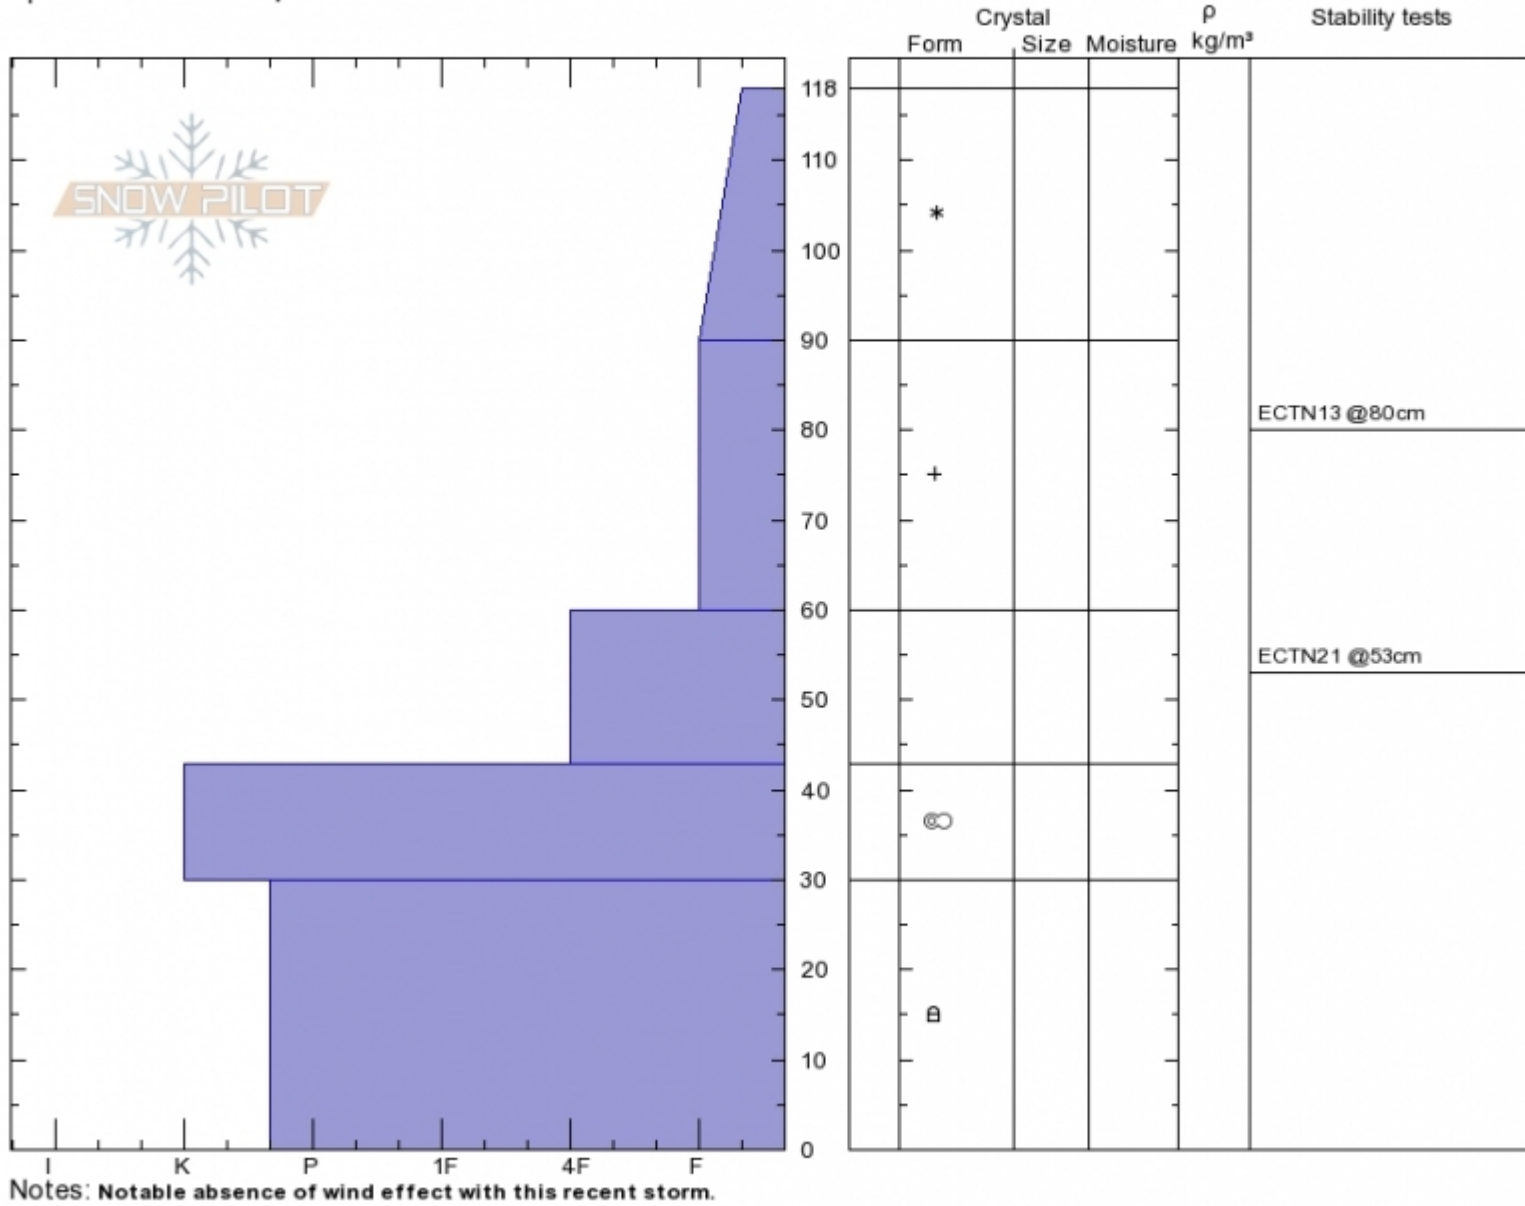

west Woody Ridge  
 Absaroka Range  
 MT  
 Elevation: 9500 ft  
 Aspect: 270°  
 Specifics: We skied slope

Beau Fredlund  
 Sun Nov 5 13:00 2017  
 Co-ord: 44.98484N, -109.92673E  
 Slope Angle: 25°  
 Wind Loading:

Stability:  
 Air Temperature: -5°C  
 Sky Cover: OVC  
 Precipitation: S2  
 Wind: Calm

HS118  
 Stability Test Notes

Layer No

Advisory Region  
 Cooke City

Forecast link: [GNFAC Avalanche Advisory for Mon Nov 6, 2017](#)  
 Cooke City, 2017-11-06