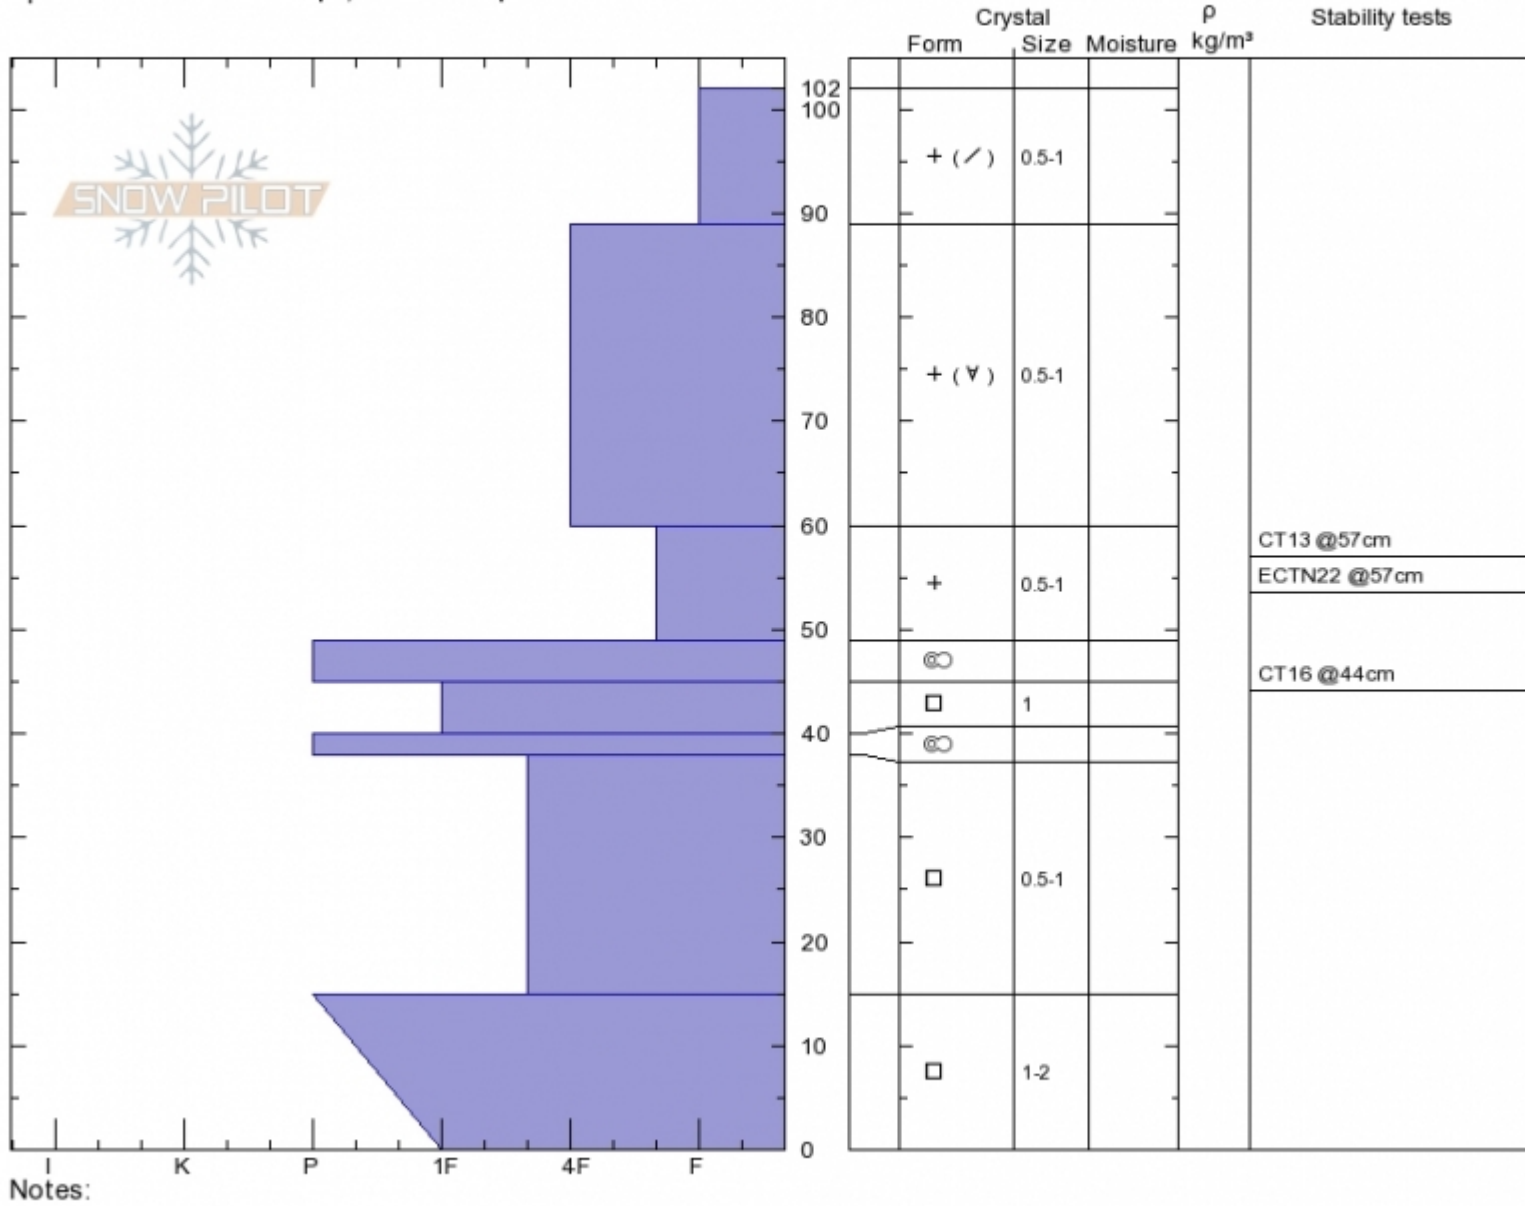

BB Apron
Bridger Range
MT
 Elevation: **7800 ft**
 Aspect: **38°**
 Specifics: **Ski tracks on slope; We skied slope**

Chris Bilbrey
Thu Nov 2 11:20 2017
 Co-ord: **45.82457N, -110.92605W**
 Slope Angle: **34°**
 Wind Loading: **no**

Stability: **Very Good**
 Air Temperature: **-5°C**
 Sky Cover: **OVC**
 Precipitation: **NO**
 Wind: **SW Calm**

HS102
Stability Test Notes
57: Fx Char = SC
44: Fx Char = B

Layer No

Advisory Region
 Bridger Range