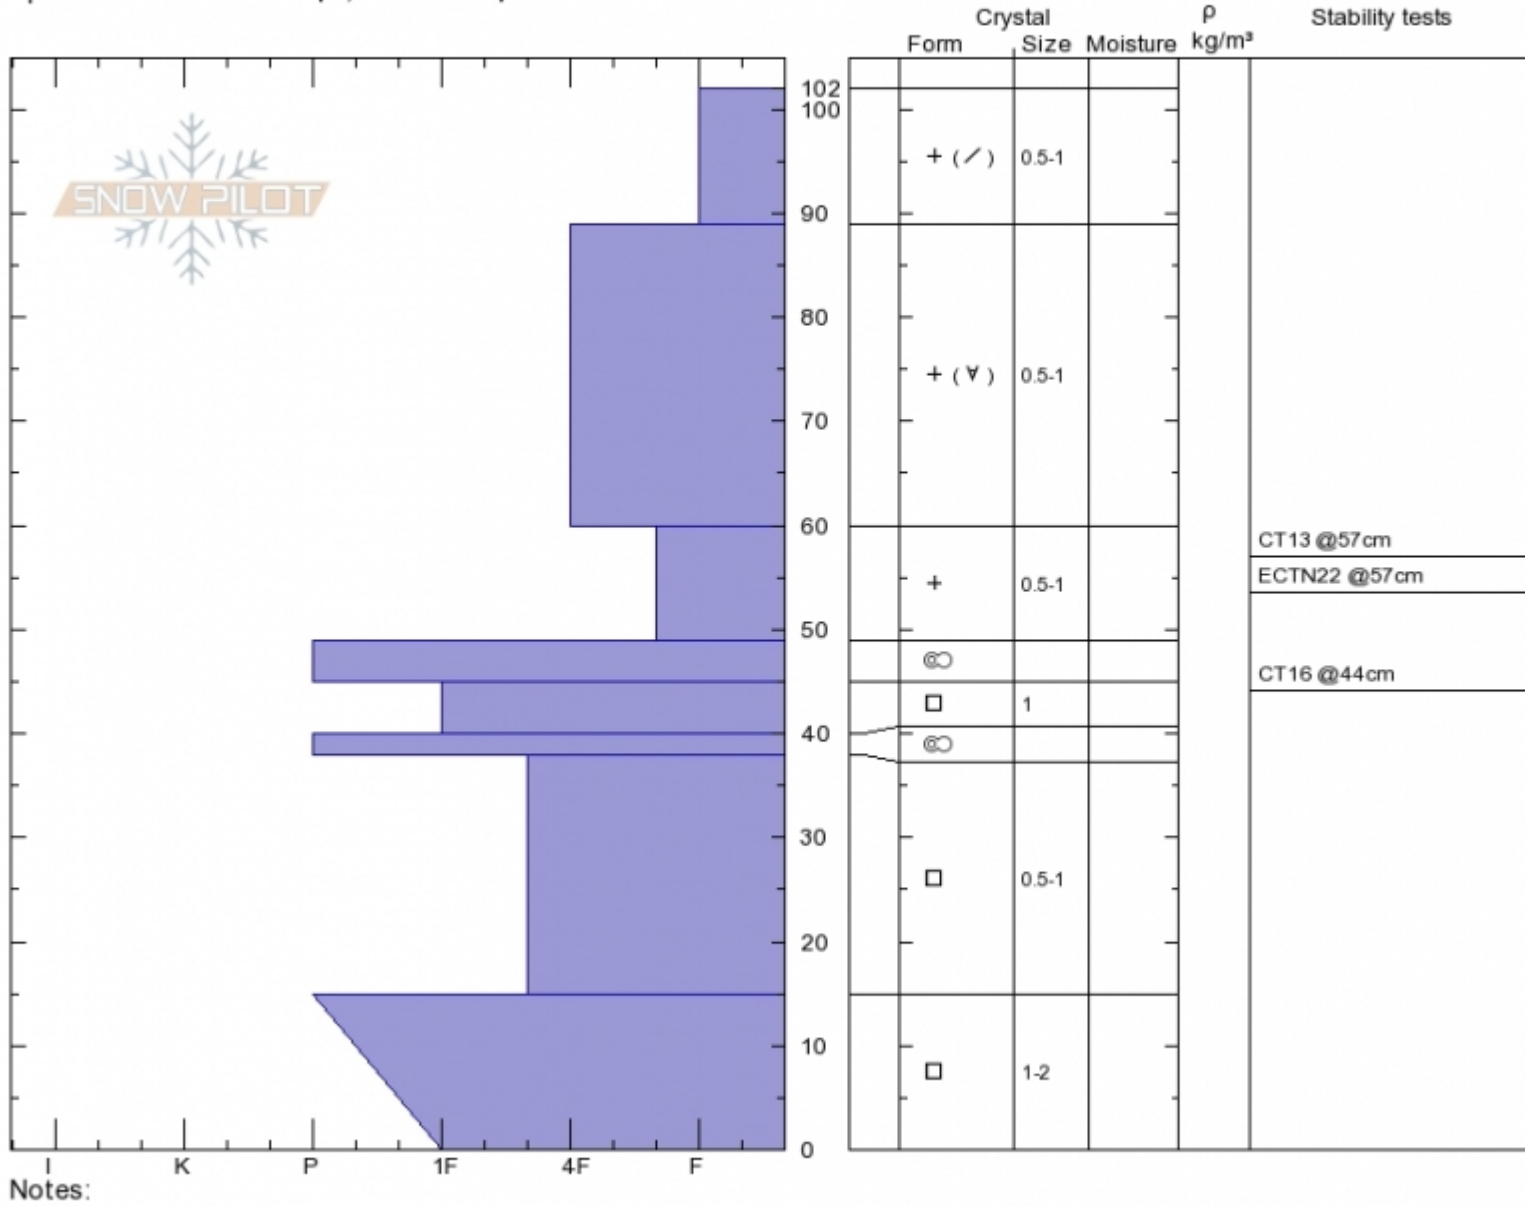

BB Apron
 Bridger Range
 MT
 Elevation: 7800 ft
 Aspect: 38°
 Specifics: Ski tracks on slope; We skied slope

Chris Bilbrey
 Thu Nov 2 11:20 2017
 Co-ord: 45.82457N, -110.92605W
 Slope Angle: 34°
 Wind Loading: no

Stability: **Very Good**
 Air Temperature: -5°C
 Sky Cover: **OVC**
 Precipitation: **NO**
 Wind: **SW Calm**

HS102
 Stability Test Notes
 57: Fx Char = SC
 44: Fx Char = B

Layer No

Advisory Region
 Bridger Range