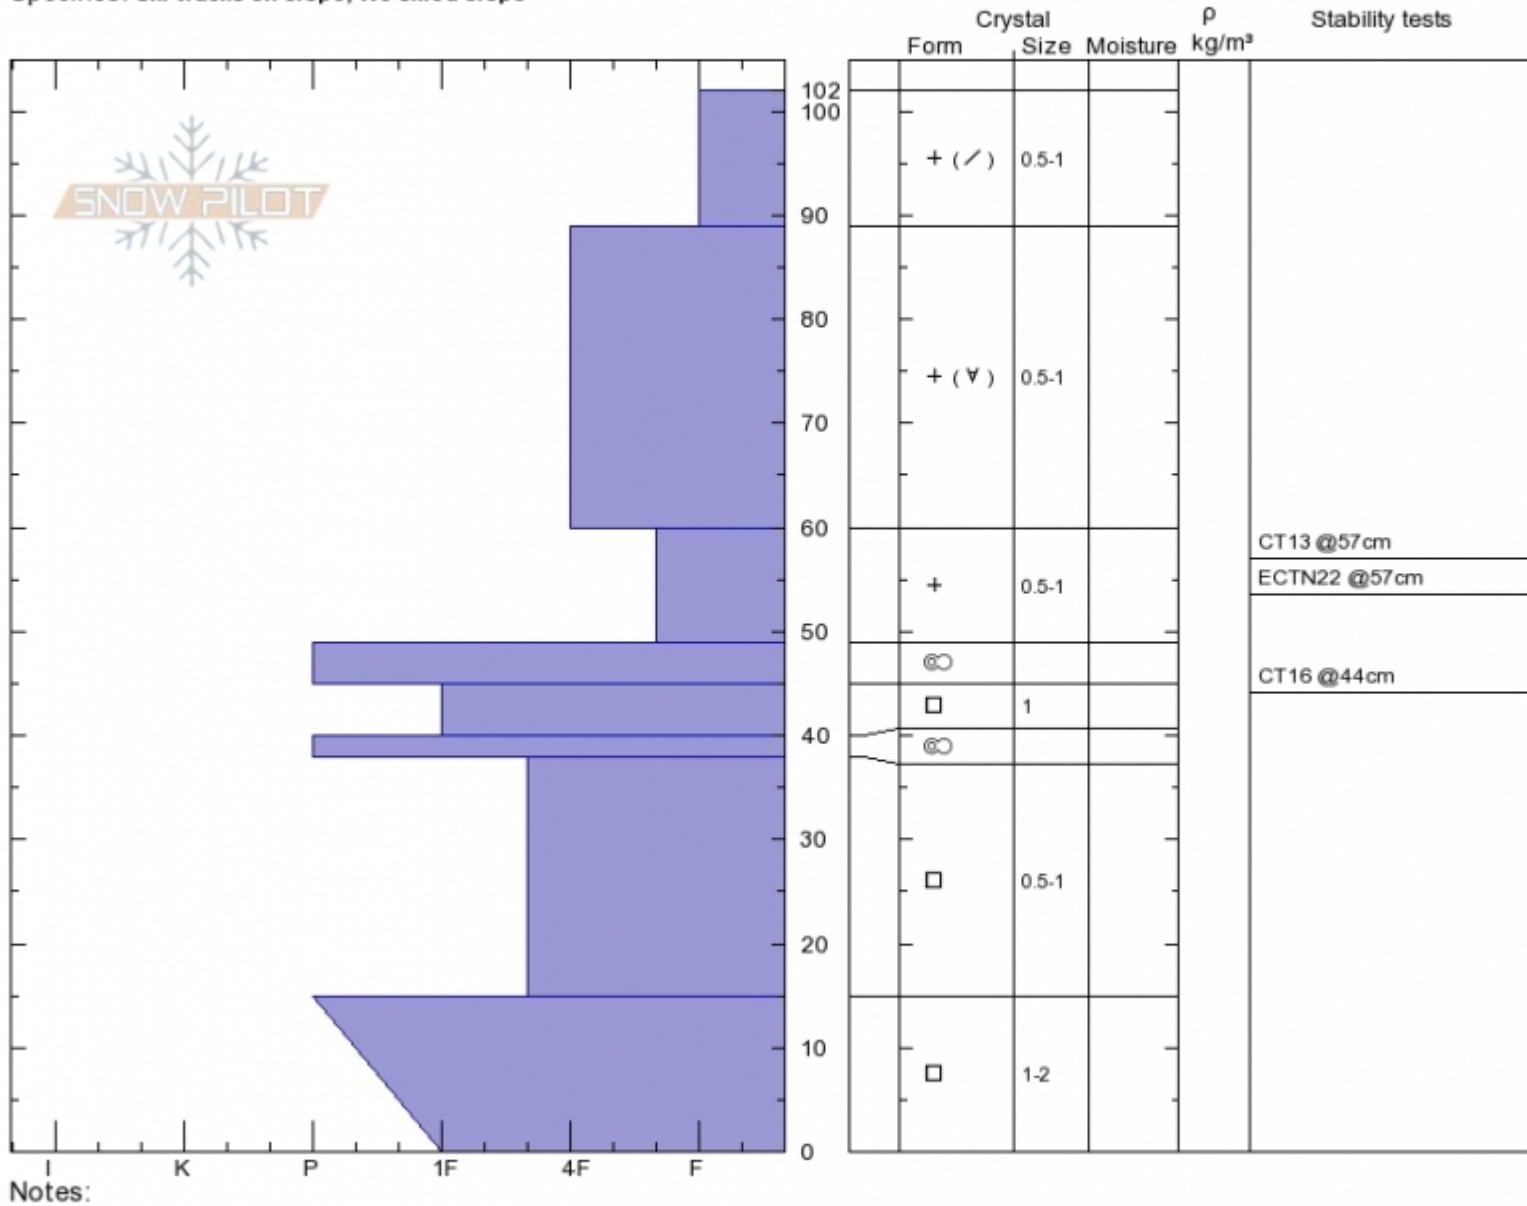

BB Apron
 Bridger Range
 MT
 Elevation: 7800 ft
 Aspect: 38°
 Specifics: Ski tracks on slope; We skied slope

Chris Bilbrey
 Thu Nov 2 11:20 2017
 Co-ord: 45.82457N, -110.92605W
 Slope Angle: 34°
 Wind Loading: no

Stability: **Very Good**
 Air Temperature: -5°C
 Sky Cover: **OVC**
 Precipitation: **NO**
 Wind: **SW Calm**

HS102
 Stability Test Notes
 57: Fx Char = SC
 44: Fx Char = B

Layer No

Advisory Region
 Bridger Range