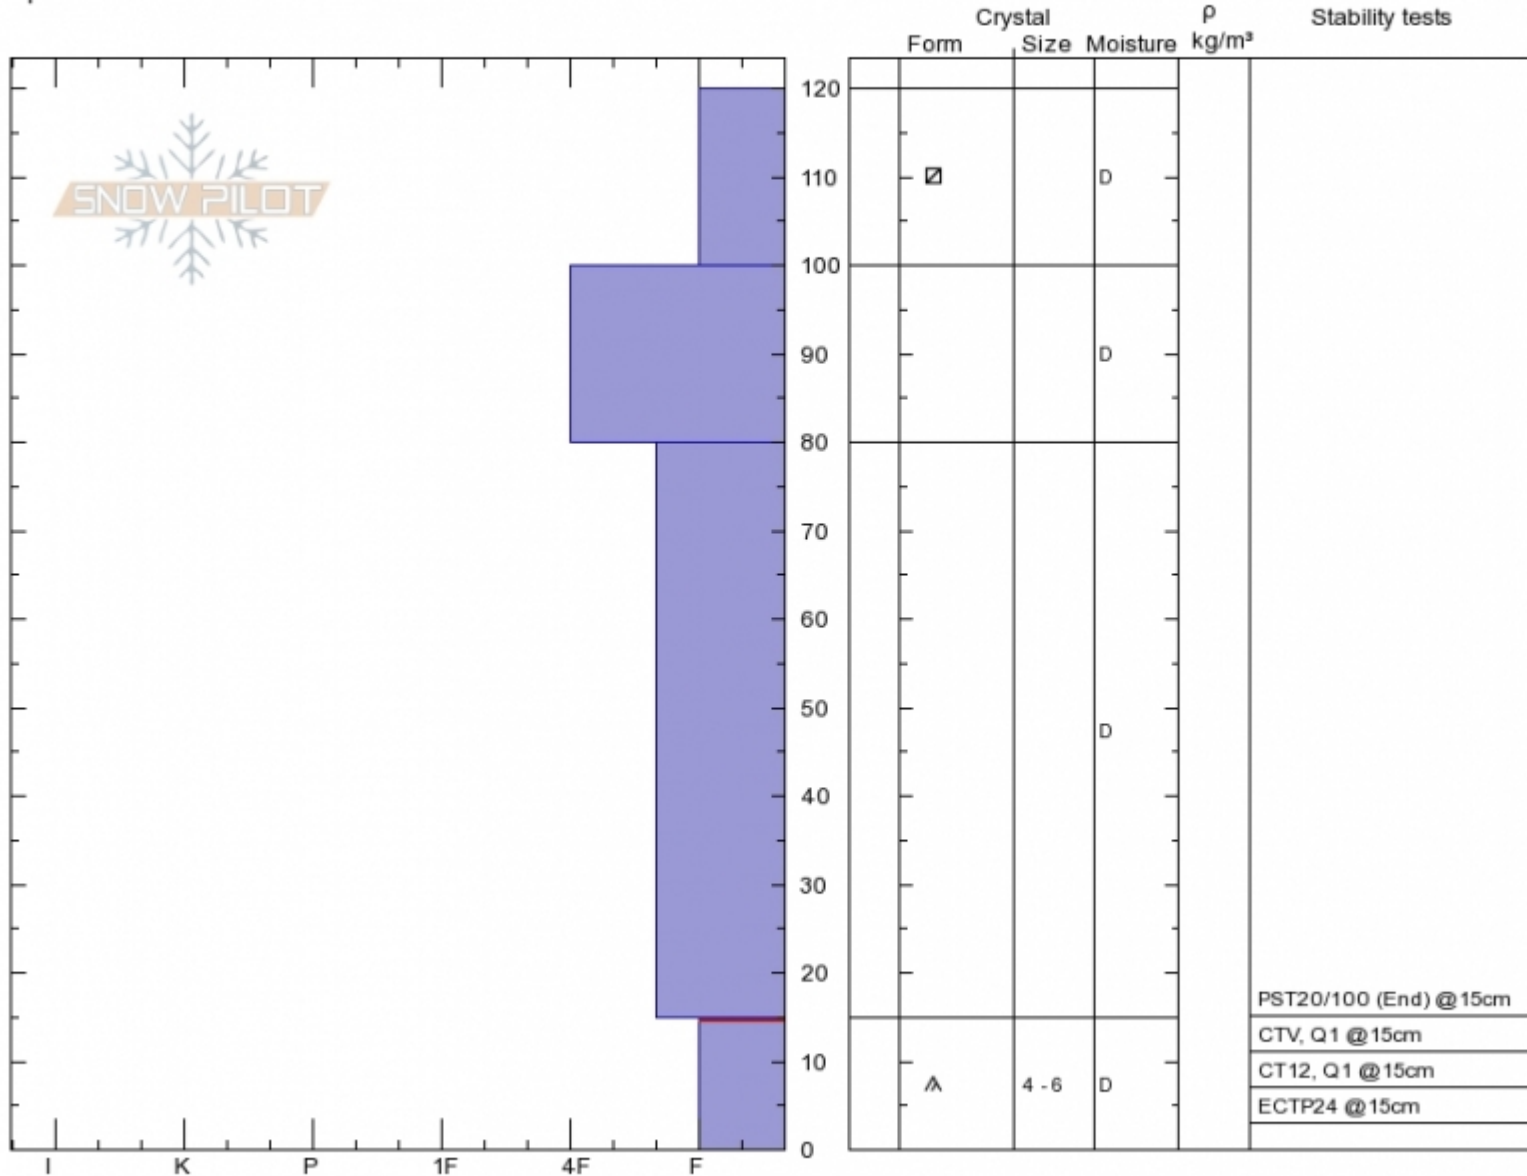

Lightning Creek
 Madison Range-S
 MT
 Elevation: 9032 ft
 Aspect: 100°
 Specifics:

Doug Chabot
 Tue Jan 24 12:45 2017
 Co-ord: 44.97945N, -111.37273W
 Slope Angle: 33°
 Wind Loading: no

Stability: **Poor**
 Air Temperature: -9°C
 Sky Cover: **SCT**
 Precipitation: **NO**
 Wind: **Calm**

HS120
 Stability Test Notes
 15: no bueno

Layer No
 0-15: Prob

PST20/100 (End) @ 15cm
 CTV, Q1 @ 15cm
 CT12, Q1 @ 15cm
 ECTP24 @ 15cm

Notes: Video of pit: <https://youtu.be/kiRb0-6BL9g>

Photo of pit: <http://www.mtavalanche.com/images/17/digging-snowpit-s-madison-range>