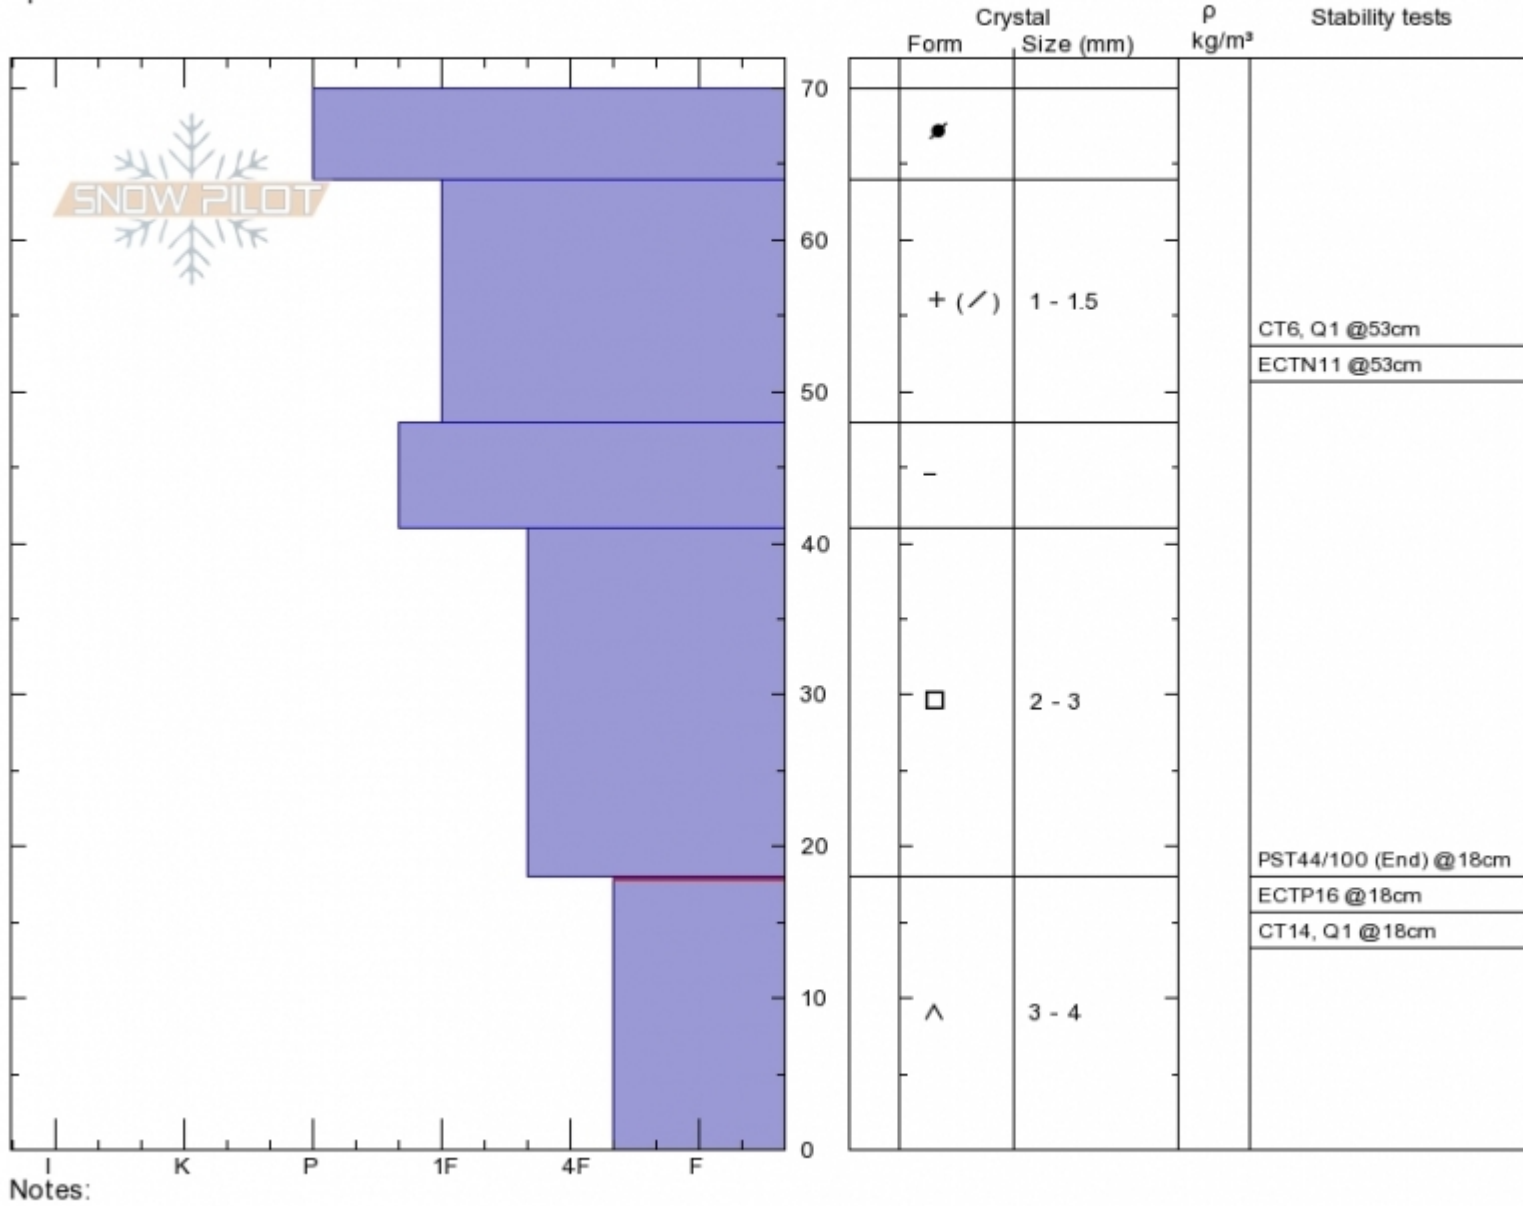

Football Field
 Bridger Range
 MT
 Elevation: 8600 ft
 Aspect: 99°
 Specifics:

Chris Bilbrey
 Tue Dec 20 12:30 2016 (MST)
 Co-ord: 45.79817N, -110.93413W
 Slope Angle: 33°
 Wind Loading: yes

Stability: Fair
 Air Temperature: -4°C
 Sky Cover: 4/8 to 8/8 covered
 Precipitation: None
 Wind: NW Moderate

HS70
 Stability Test Notes
 Layer No
 0-18: Prot

Forecast link: [GNFAC Avalanche Advisory for Wed Dec 21, 2016](#)
 No Region, 2016-12-20