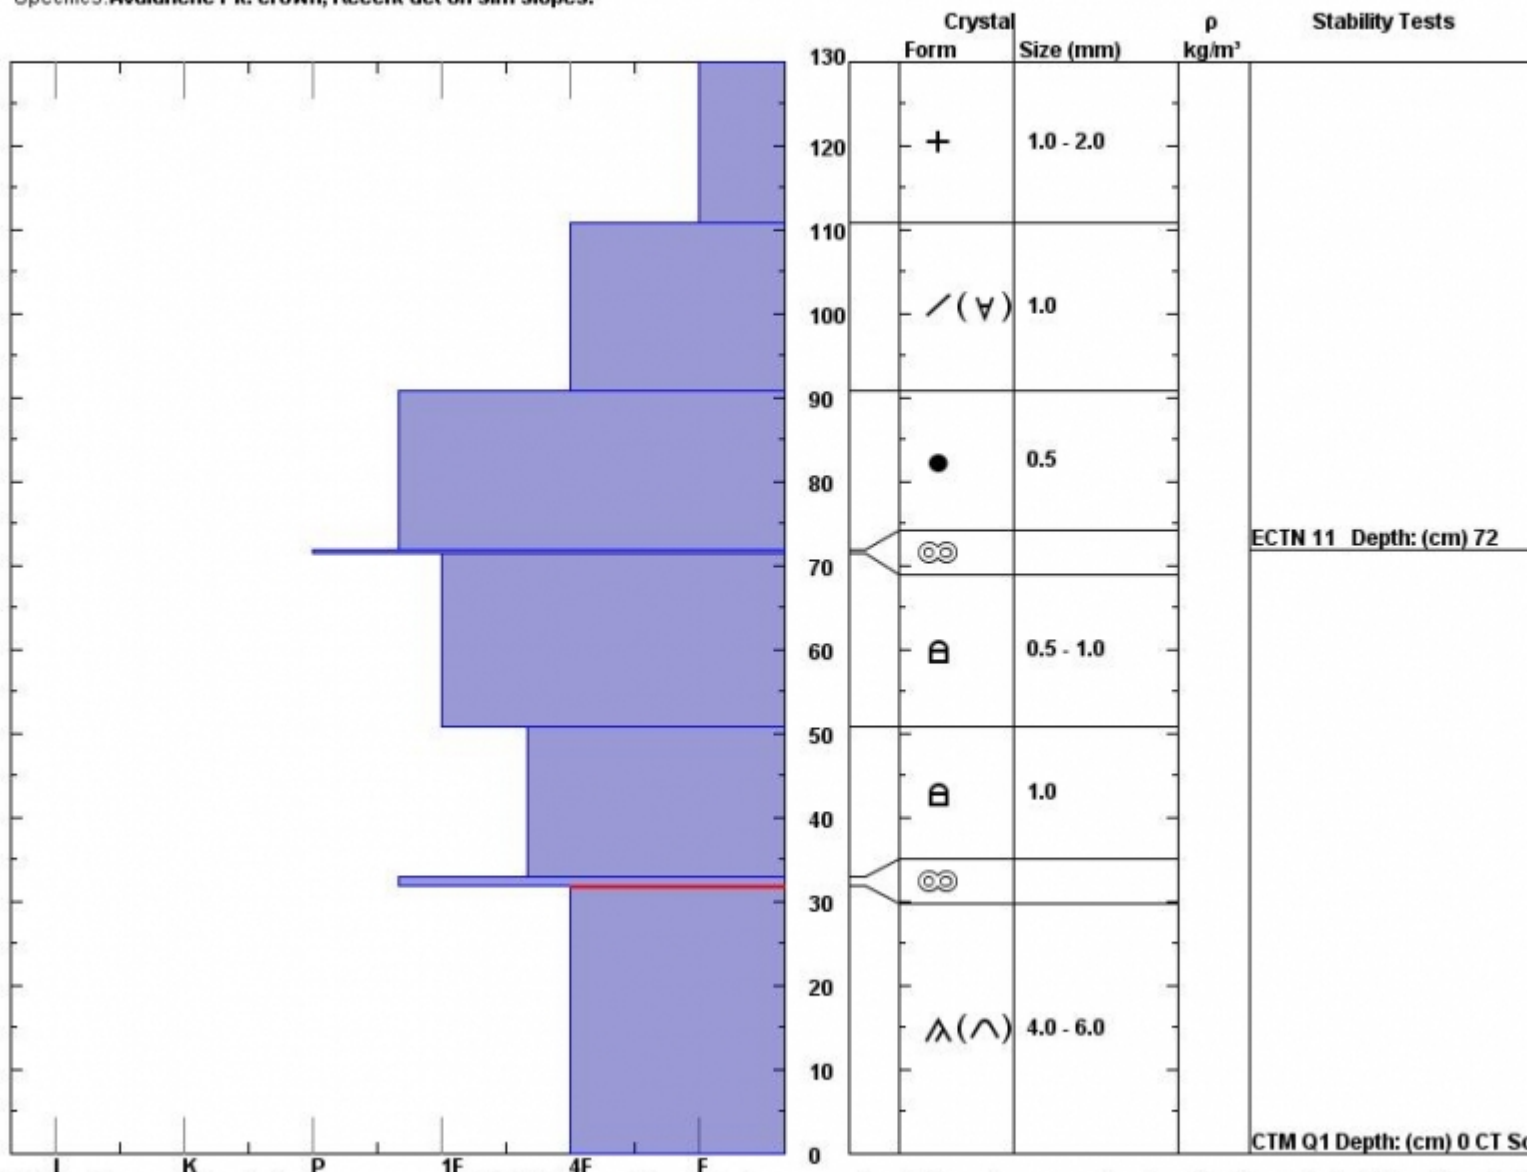

Snow Pit Profile
Cedar Basin Fatality
N. Madison, MT
 Elevation (ft) **9454**
 Aspect: **84**
 Specifics: **Avalanche Pit: crown; Recent act on sim slopes.**

Observer: **Doug Chabot**
Wed Jan 20 12:20:00 MST 2016
 Co-ord: **45.23233 N 111.49236 W**
 Slope: **39**
 Wind loading: **yes**

Stability on similar slopes: **Poor**
 Air Temperature: **C**
 Sky Cover: **sky 8/8 covered**
 Precipitation: **None**
 Wind: **W Moderate**

HS130
 Stability Test Notes:

Layer note
32-33: dec
0-32: Prob

Notes: Slope angle in starting zone measured 39-42 degrees. The day before a member of the party saw a natural avalanche on Cedar Mtn with a similar

Advisory Region
 Northern Madison
 Northern Madison, 2016-01-21