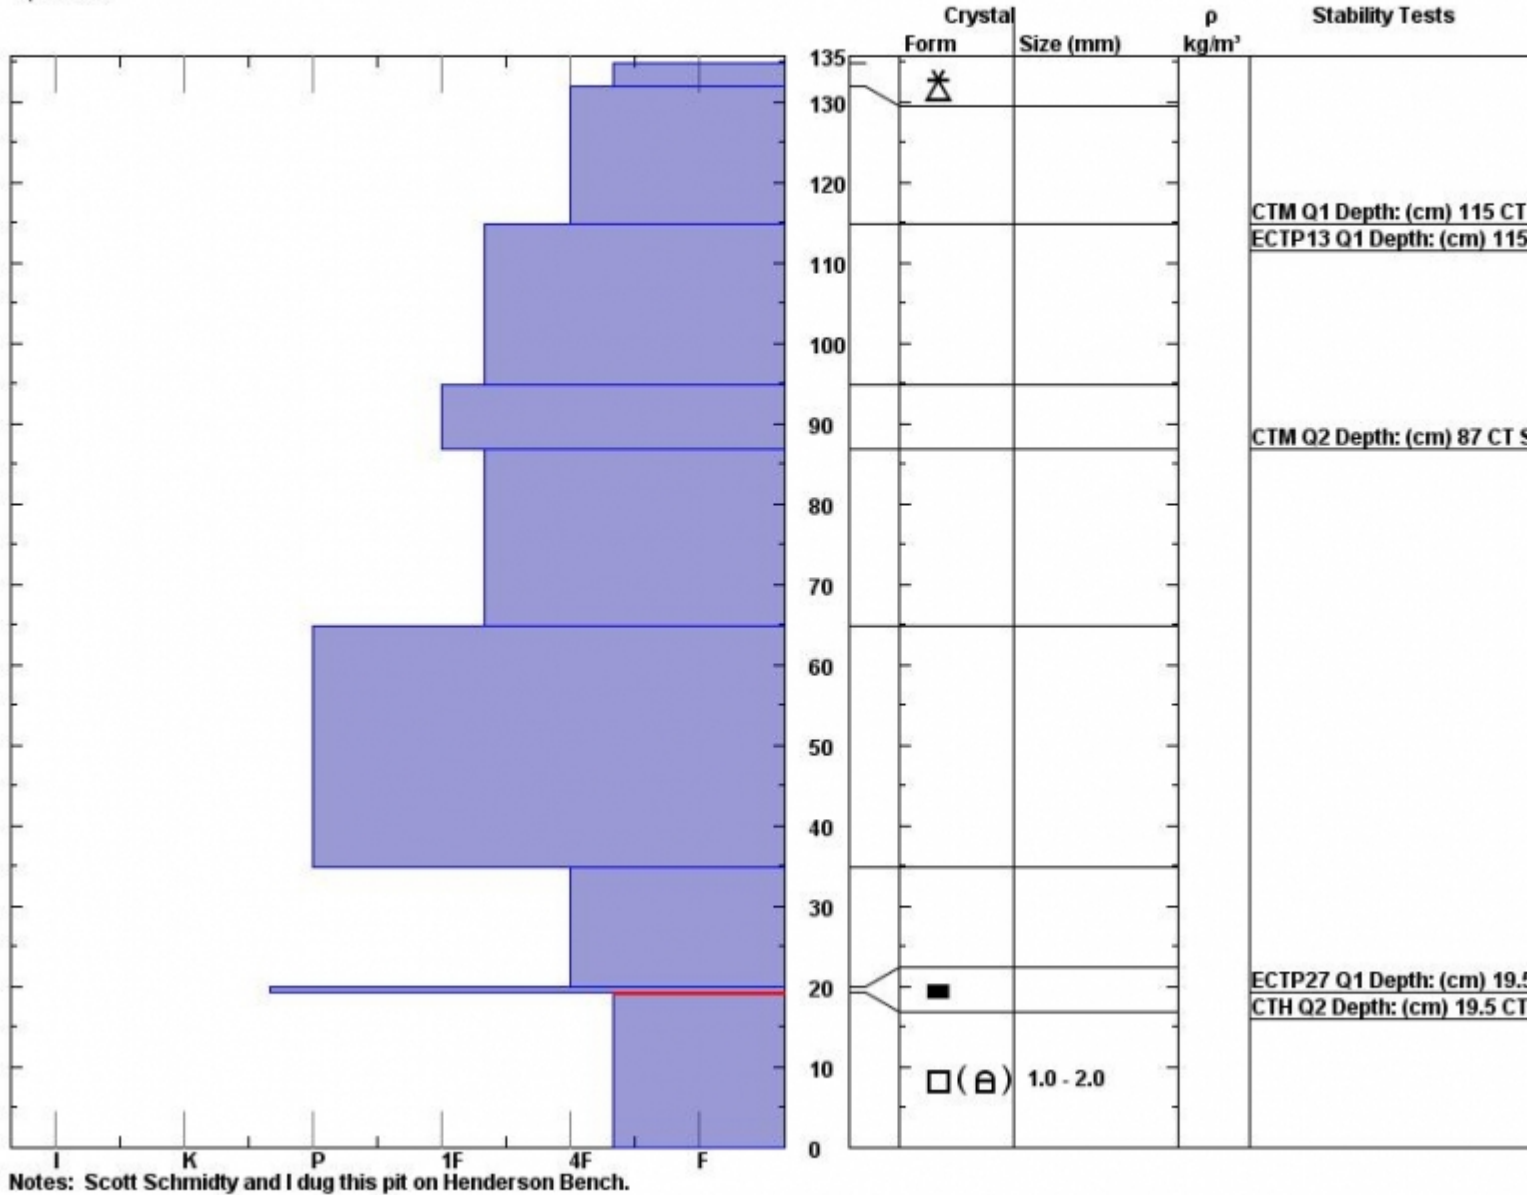

Snow Pit Profile
Almost Died
Beartooth, MT
 Elevation (ft) **9470**
 Aspect: **36**
 Specifics:

Observer: **Doug Chabot**
Sun Dec 07 08:40:00 MST 2014
 Co-ord: **45.04830 N 109.92938 W**
 Slope: **25**
 Wind loading: **no**

Stability on similar slopes: **Good**
 Air Temperature: **F**
 Sky Cover: **Clear**
 Precipitation: **None**
 Wind: **S Light Breeze**

HS135
 Stability Test Notes:

Layer notes:
19.5-20: H
0-19.5: Pro

Advisory Region
 Cooke City