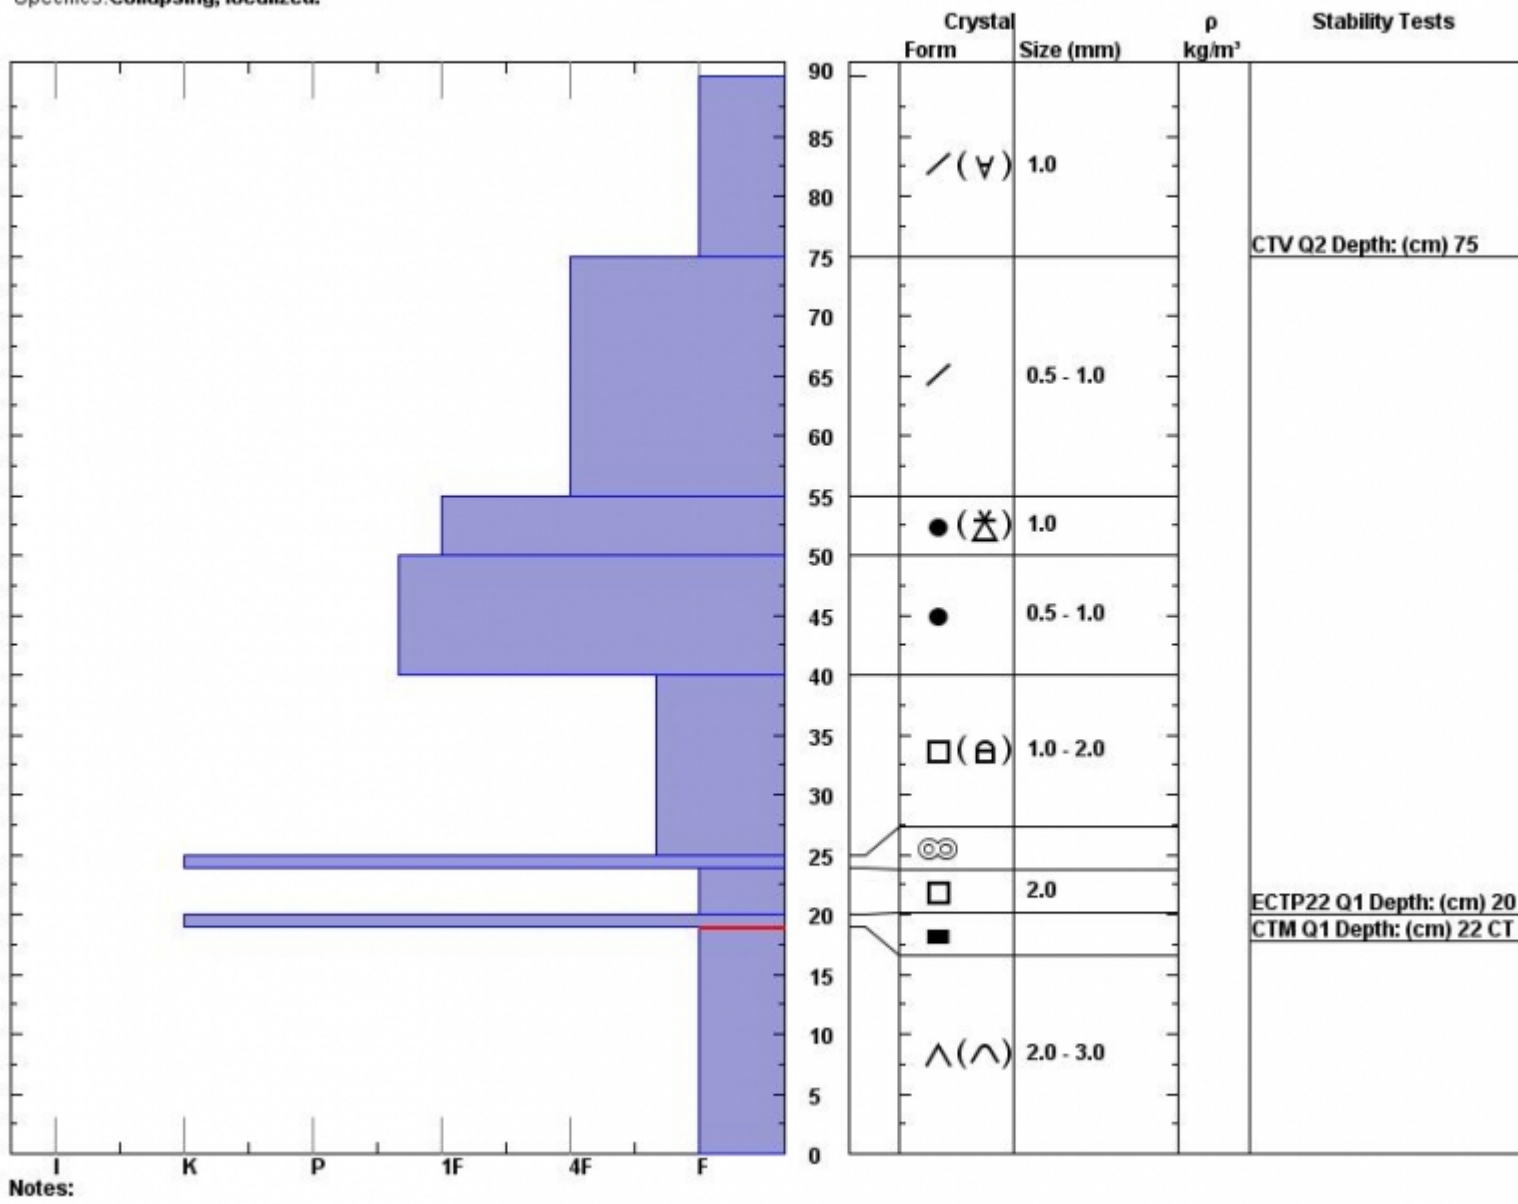

Snow Pit Profile
Hyalite Main Fk
Hyalite, MT
 Elevation (ft) **8770**
 Aspect: **50**
 Specifics: **Collapsing, localized.**

Observer: **Nina Hance**
Tue Dec 02 11:40:00 MST 2014
 Co-ord: **45.39448 N 110.95953 W**
 Slope: **30**
 Wind loading: **no**

Stability on similar slopes: **Fair**
 Air Temperature: **C**
 Sky Cover: **Clear**
 Precipitation: **None**
 Wind: **Calm**

HS90
 Stability Test Notes:
20-24: beg
0-19: Prob

Advisory Region
 Northern Gallatin

Forecast link: [GNFAC Avalanche Forecast for Wed Dec 3, 2014](#) [GNFAC Avalanche Forecast for Thu Dec 4, 2014](#)

Northern Gallatin, 2014-12-02