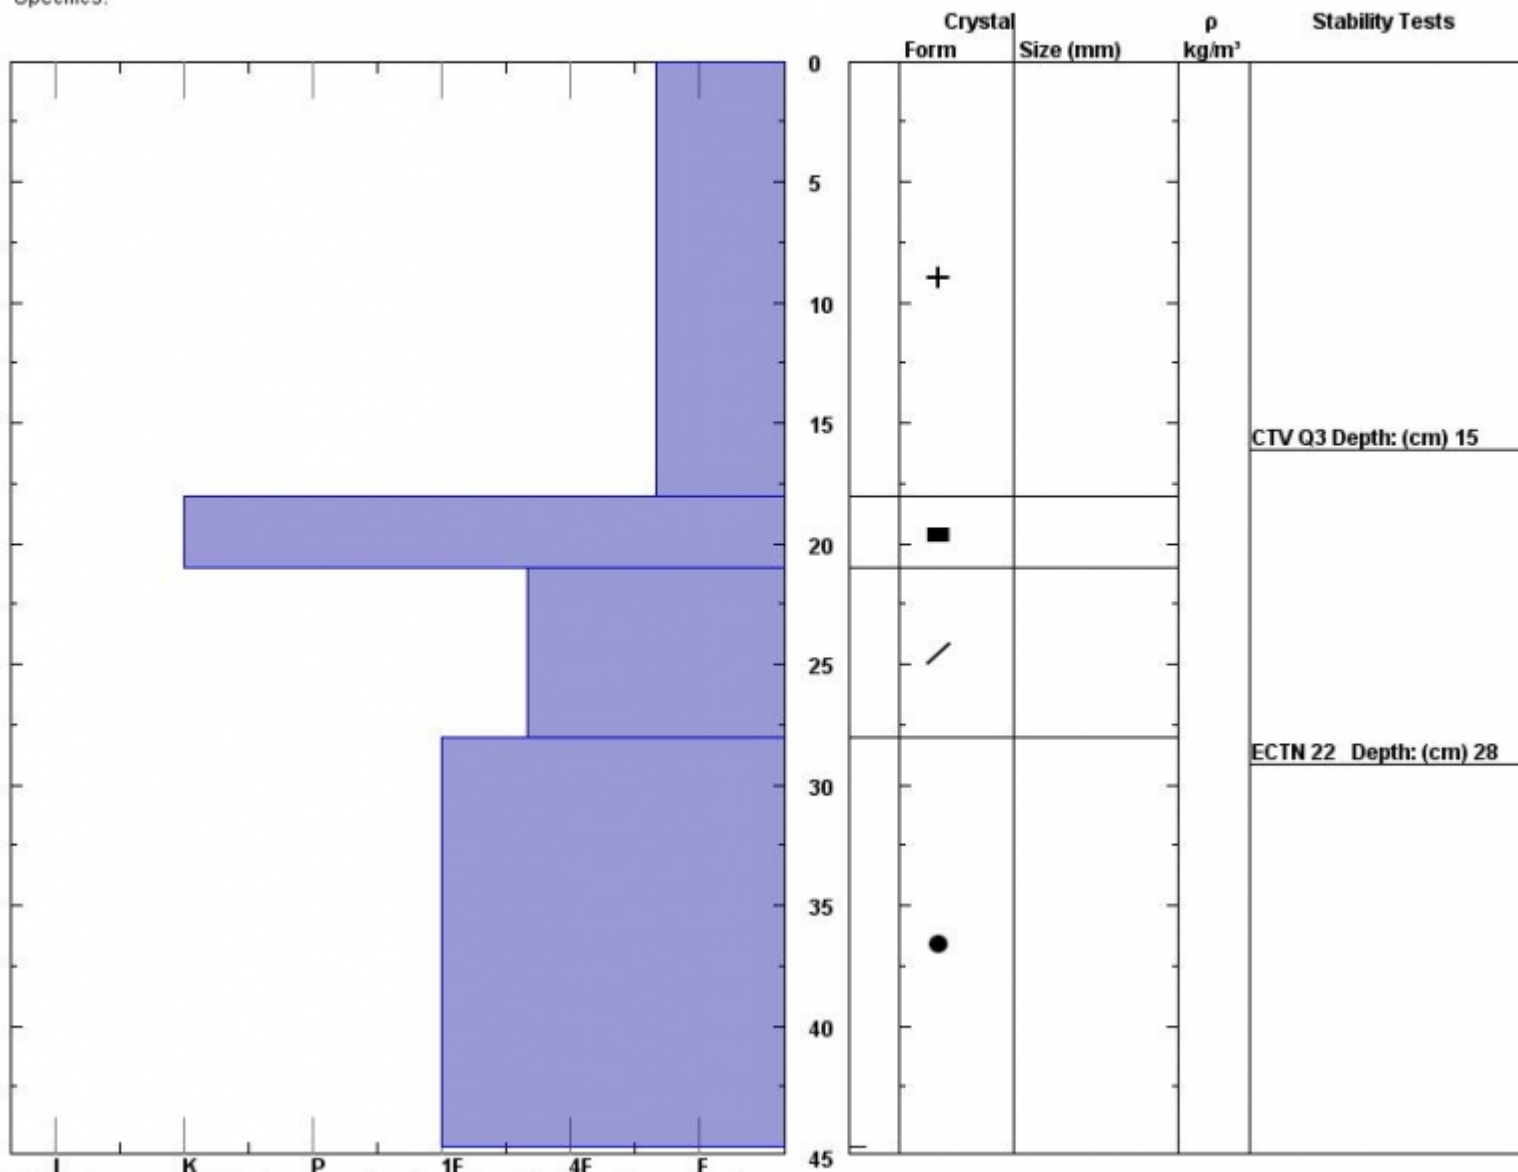

Snow Pit Profile
The Throne
Bridger, MT
 Elevation (ft) **8000**
 Aspect: **80**
 Specifics:

Observer: **Eric Knoff**
Mon Mar 18 14:12:18 MDT 2013
 Co-ord: **45.88429 N 110.95010 W**
 Slope: **27**
 Wind loading: **no**

Stability on similar slopes: **Good**
 Air Temperature: **-11 C**
 Sky Cover: **sky 8/8 covered**
 Precipitation: **Snow < 0.5 cm/hr**
 Wind: **NW Light Breeze**

Stability Test Notes: Layer notes

Notes: Deep and stable. New snow has bonded well to the old snow surface.