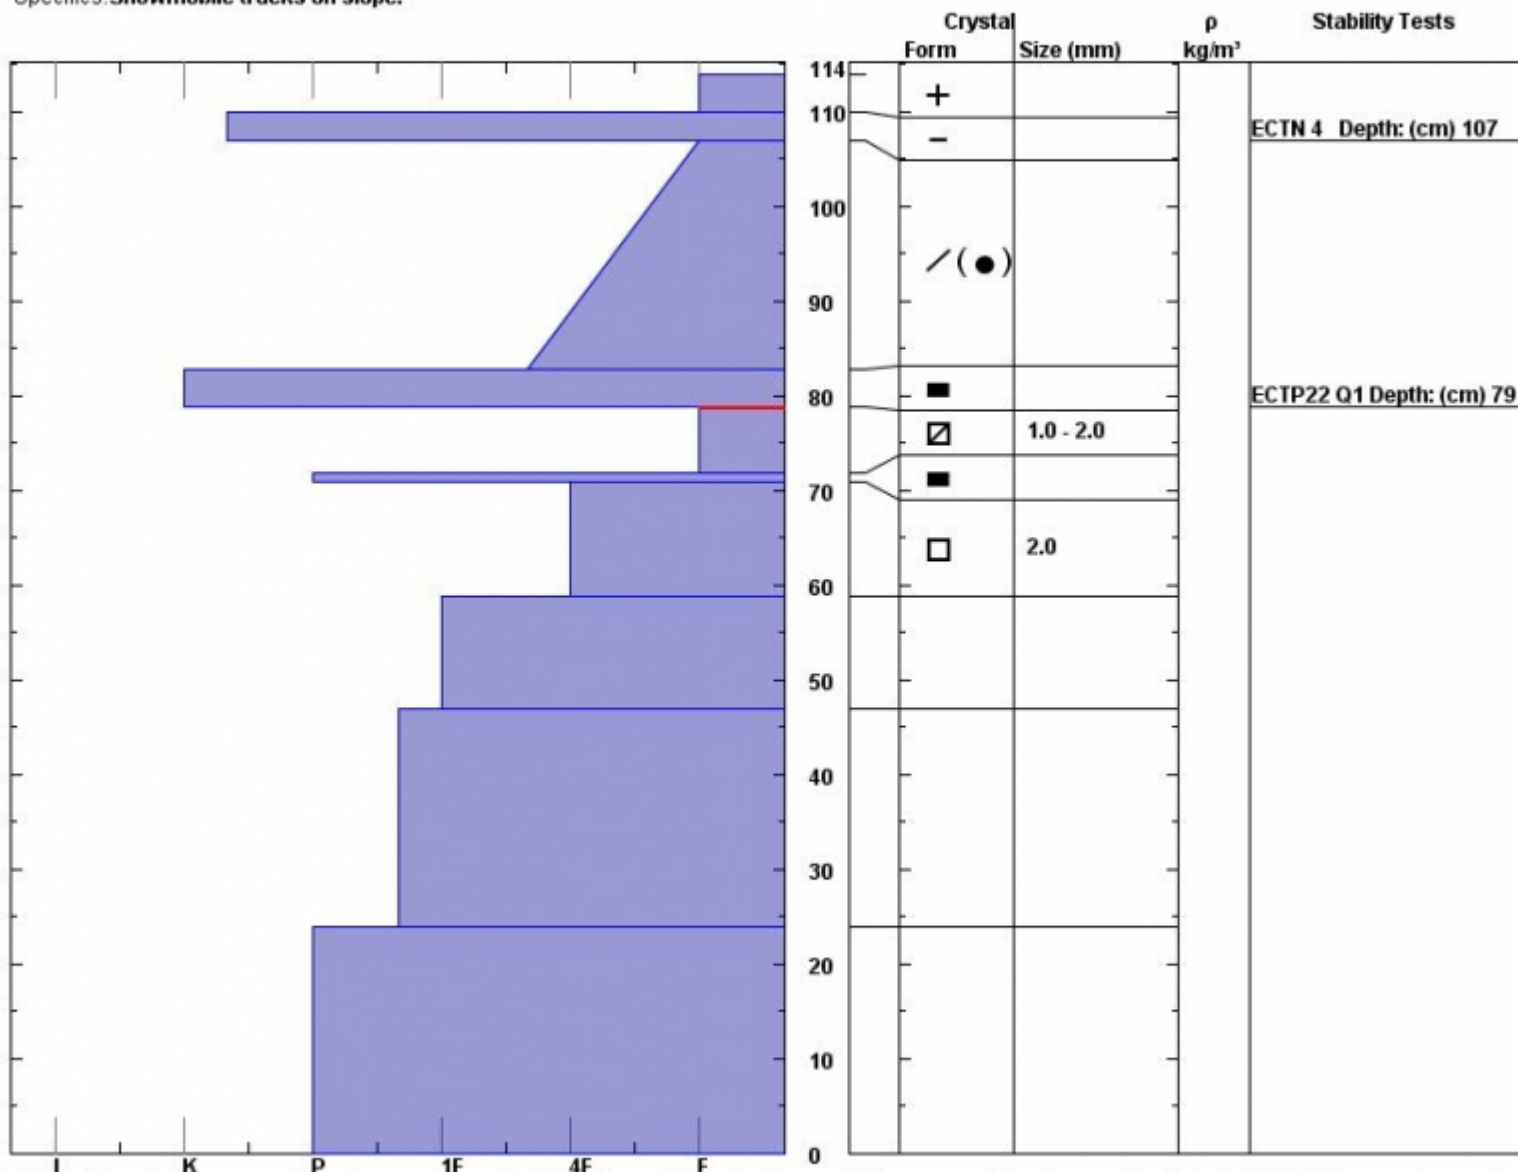

Snow Pit Profile  
**Cabin Creek 2**  
**S Madison, MT**  
 Elevation (ft) **8875**  
 Aspect: **180**  
 Specifics: **Snowmobile tracks on slope.**

Observer: **Mark Staples**  
**Tue Feb 05 13:15:00 MST 2013**  
 Co-ord: **44.92848 N 111.26707 W**  
 Slope: **32**  
 Wind loading: **no**

Stability on similar slopes: **Poor**  
 Air Temperature: **C**  
 Sky Cover: **sky 8/8 covered**  
 Precipitation: **None**  
 Wind: **Calm**

Stability Test Notes:  
 Layer notes:  
**72-79: Pro**

Notes: This slope has seen lots of sun and warmth. The Nytros didn't mind the crusts too much - they chewed it up! Lack of visibility prevented us from... there has been recent avalanche activity. There were 10 natural avalanches reported on a similar aspect and elevation on Kirkwood Ridge 4 d

Advisory Region  
 Southern Madison

Forecast link: [GNFAC Avalanche Forecast for Wed Feb 6, 2013](#) [GNFAC Avalanche Forecast for Thu Feb 7, 2013](#)

Southern Madison, 2013-02-05