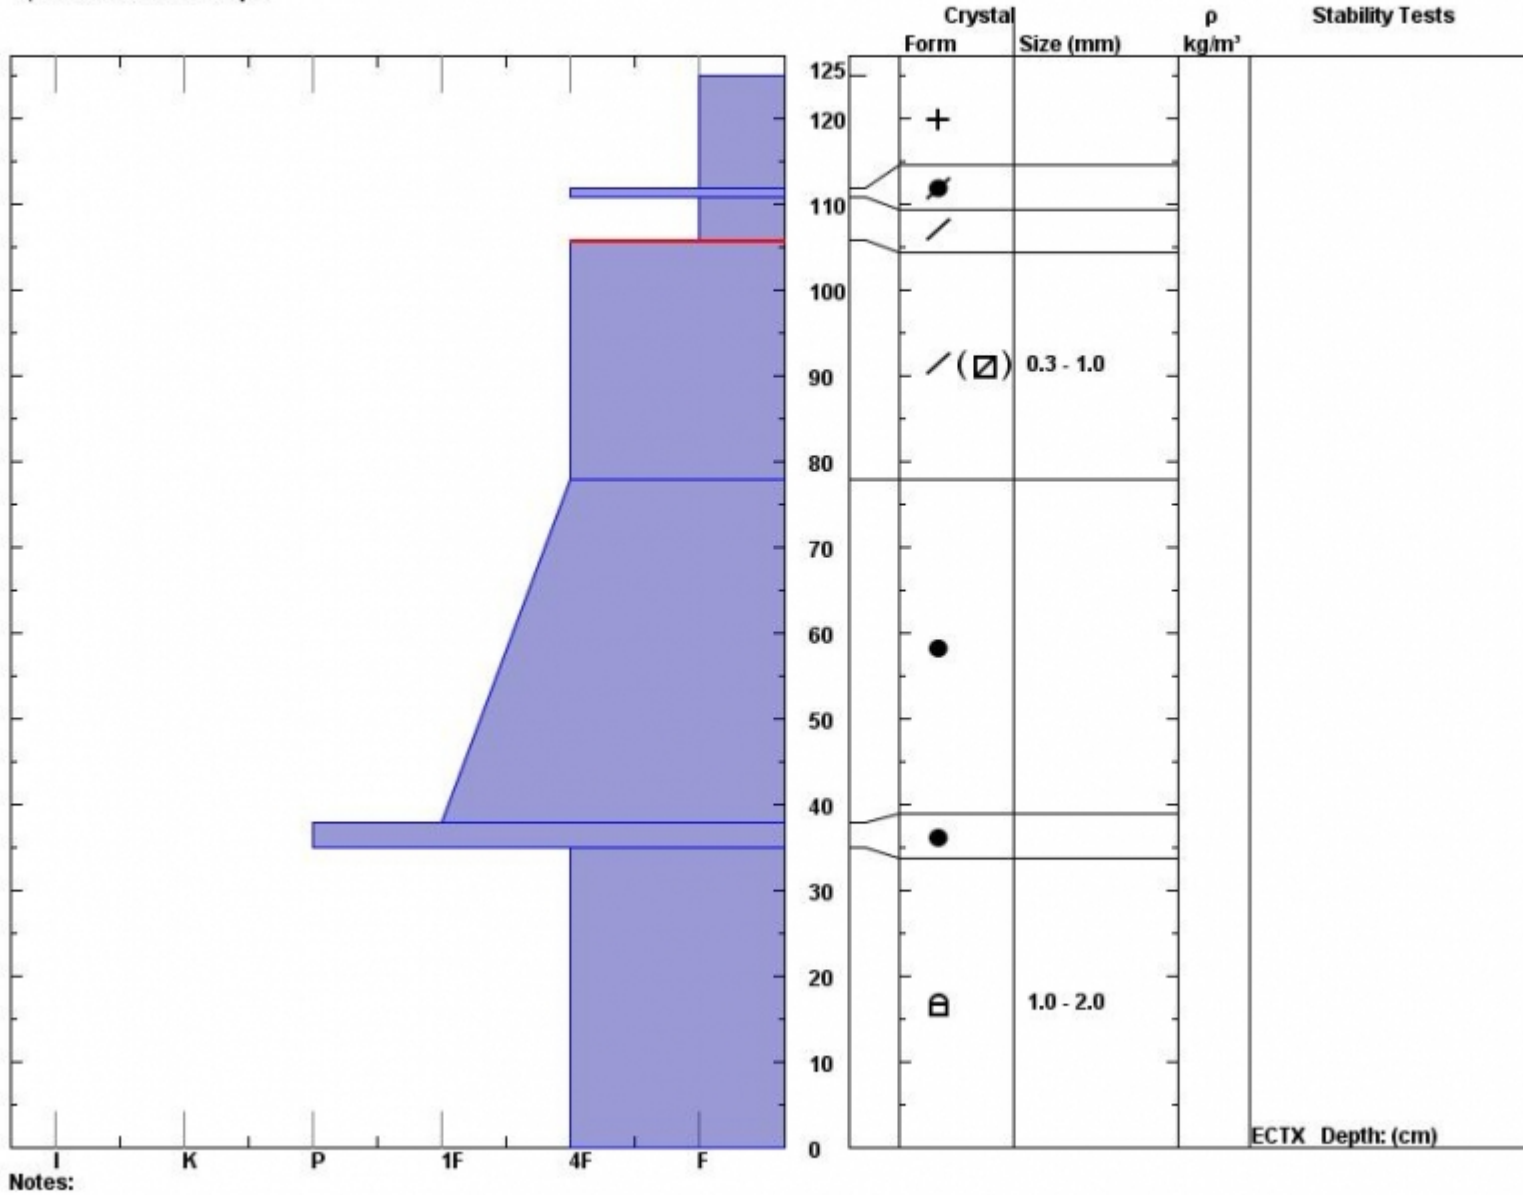

Snow Pit Profile

Observer: **Eric Knoff**
Fri Jan 11 01:25:00 MST 2013

Stability on similar slopes: **Good**
Air Temperature: **5 F**
Sky Cover: **sky 8/8 covered**
Precipitation: **Snow - 1 cm/hr**
Wind: **SW Light Breeze**

Stability Test Notes:

Layer note
78-106: Pr

Northern Madison, MT

Elevation (ft) **9346**

Aspect: **50**

Specifics: **We skied slope.**

Co-ord: **N W**

Slope: **20**

Wind loading: **no**

Advisory Region
Northern Madison

Forecast link: [GNFAC Avalanche Forecast for Sun Jan 20, 2013](#)

Northern Madison, 2013-01-14