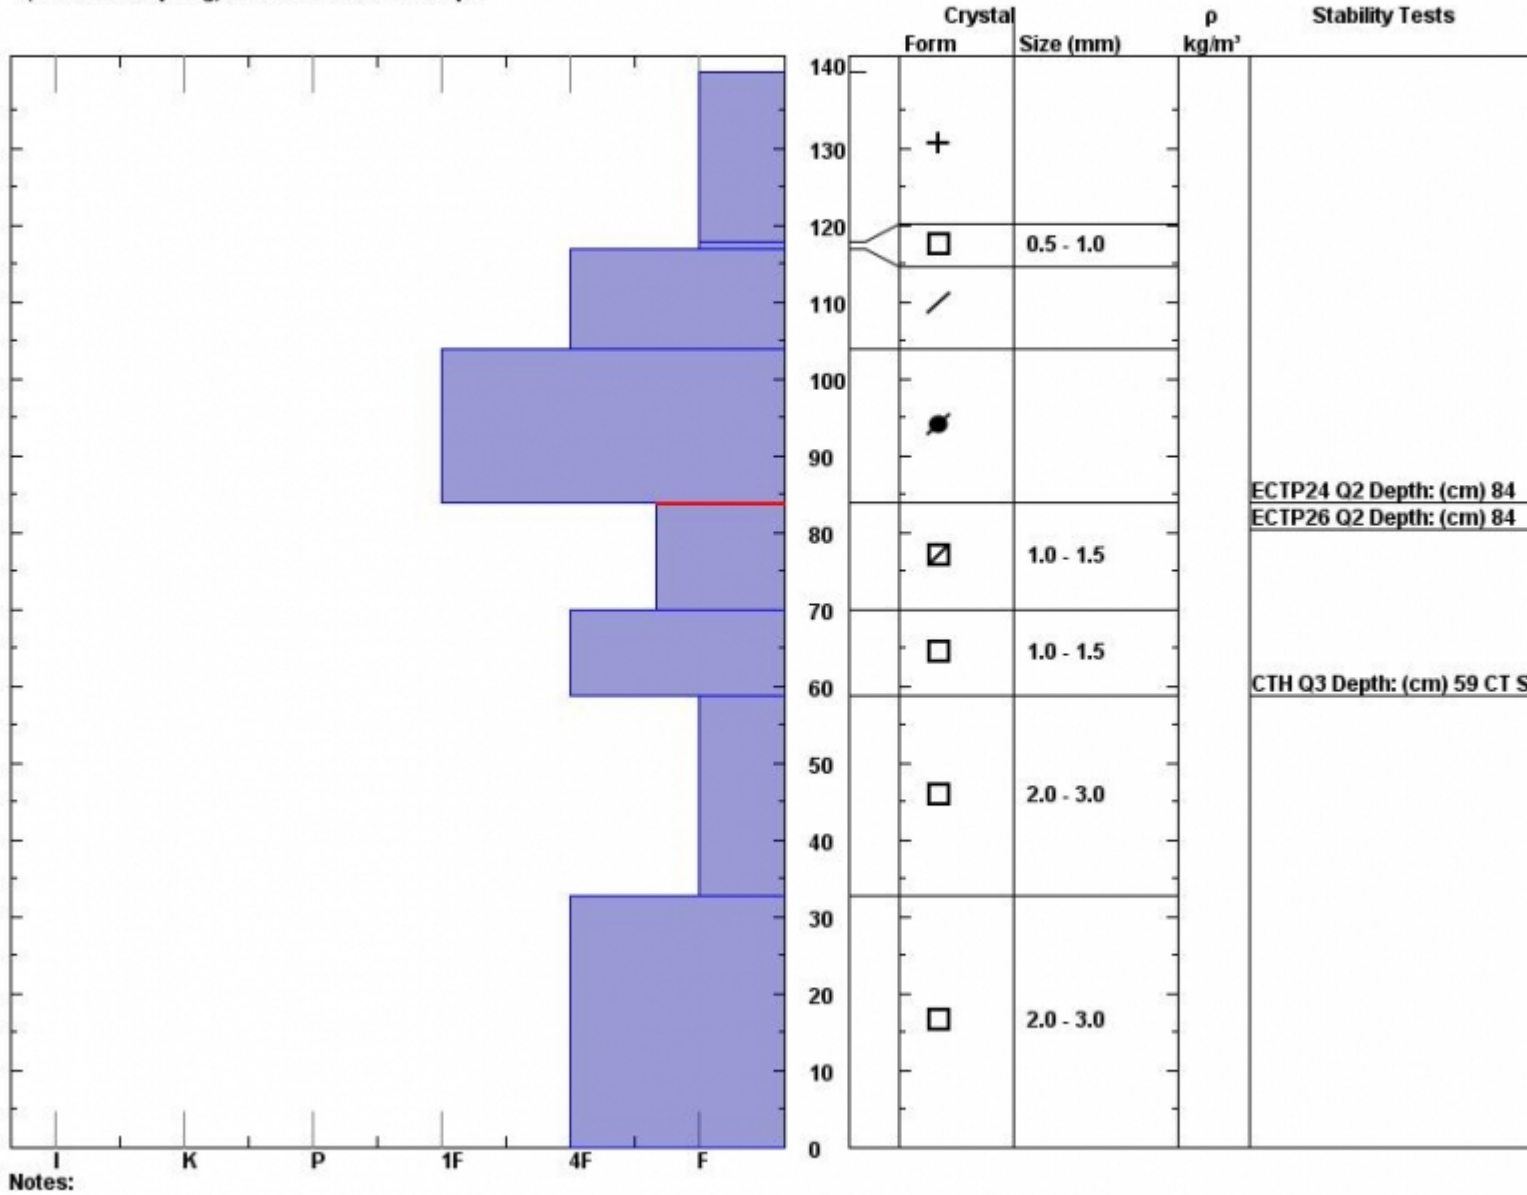

Snow Pit Profile
Ernie Miller
Southern Madison, MT
 Elevation (ft) **8870**
 Aspect: **80**
 Specifics: **Collapsing, localized. We skied slope.**

Observer: **Doug Chabot**
Fri Feb 17 11:07:00 MST 2012
 Co-ord: **44.95805 N 111.12955 W**
 Slope: **28**
 Wind loading: **previous**

Stability on similar slopes: **Good**
 Air Temperature: **-4 C**
 Sky Cover: **Clear**
 Precipitation: **None**
 Wind: **Calm**

PS15 HS140
 Stability Test Notes:

Layer notes:
70-84: Pro

Advisory Region
 Southern Madison