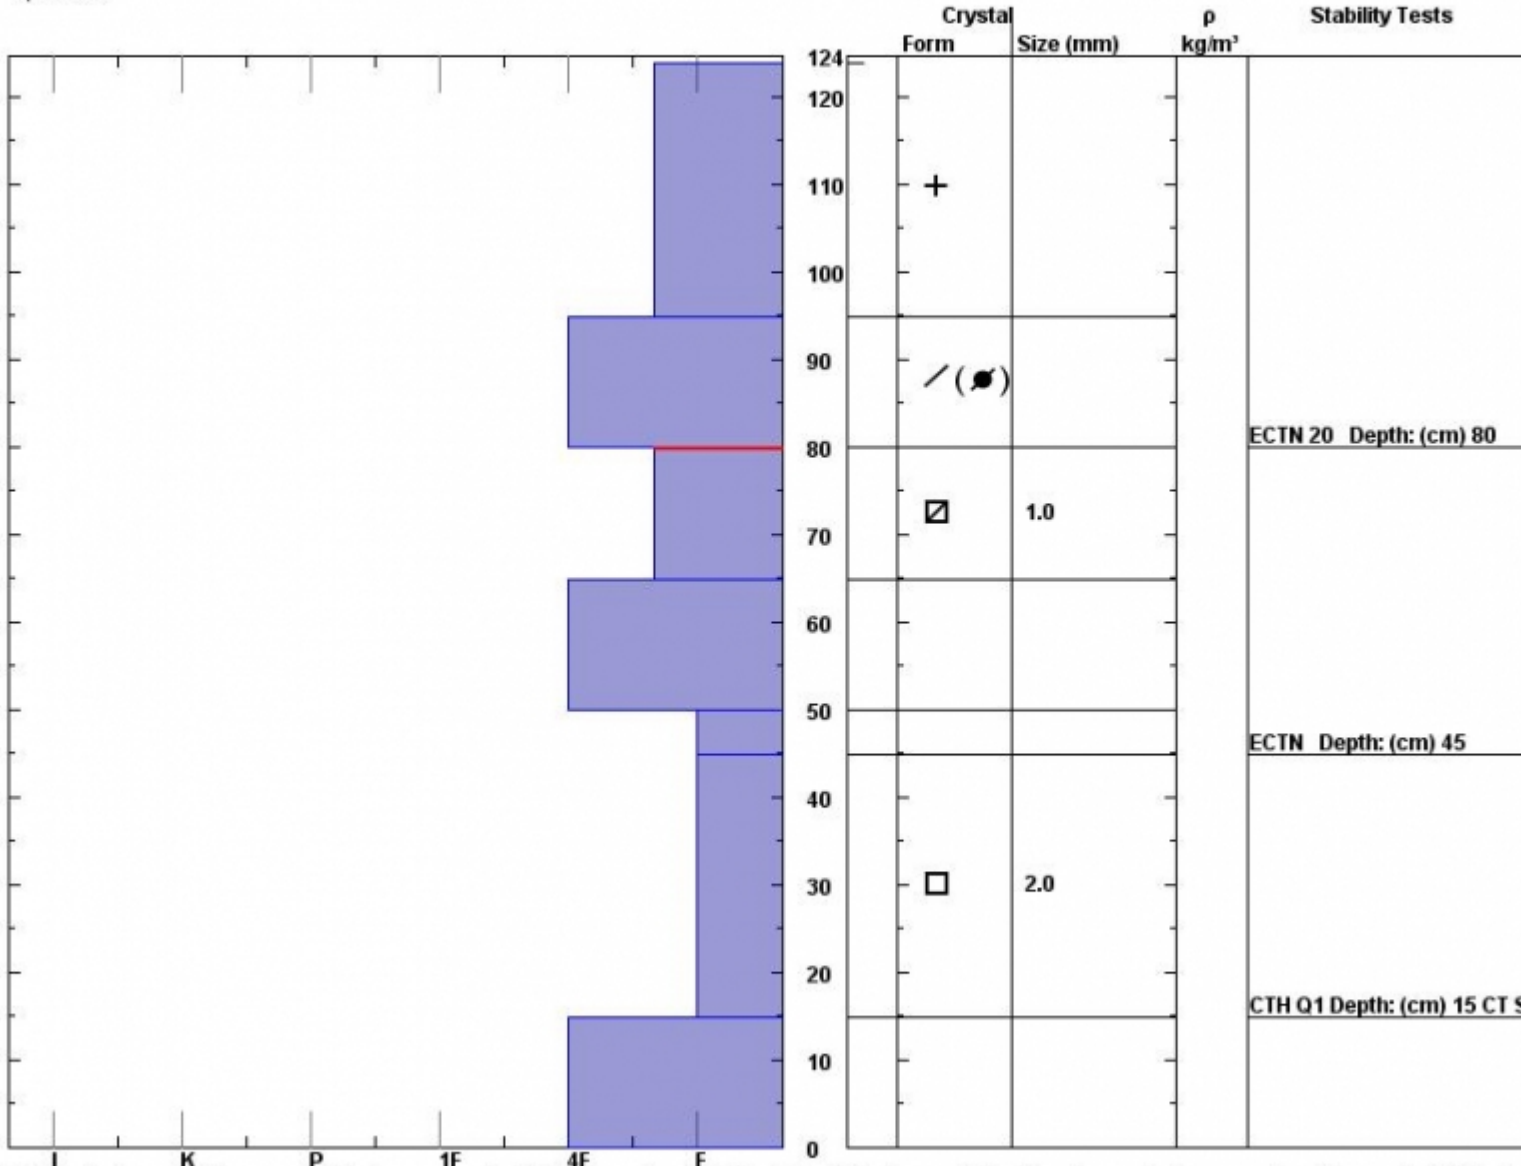

Snow Pit Profile  
**Yellow Mtn**  
**Madison, MT**  
 Elevation (ft) **9280**  
 Aspect: **60**  
 Specifics:

Observer: **Mark Staples**  
**Thu Jan 26 12:30:00 MST 2012**  
 Co-ord: **45.29873 N 111.31958 W**  
 Slope: **29**  
 Wind loading: **no**

Stability on similar slopes: **Fair**  
 Air Temperature: **C**  
 Sky Cover: **Clear**  
 Precipitation:  
 Wind:

Stability Test Notes:  
 Layer note:  
**65-80: Pro**

Notes: Boot pen. to the ground. Weak snowpack, but lacking structure? load? both? to be unstable. Nearby on similar aspect we triggered a thick wind  
 facets over rocks.