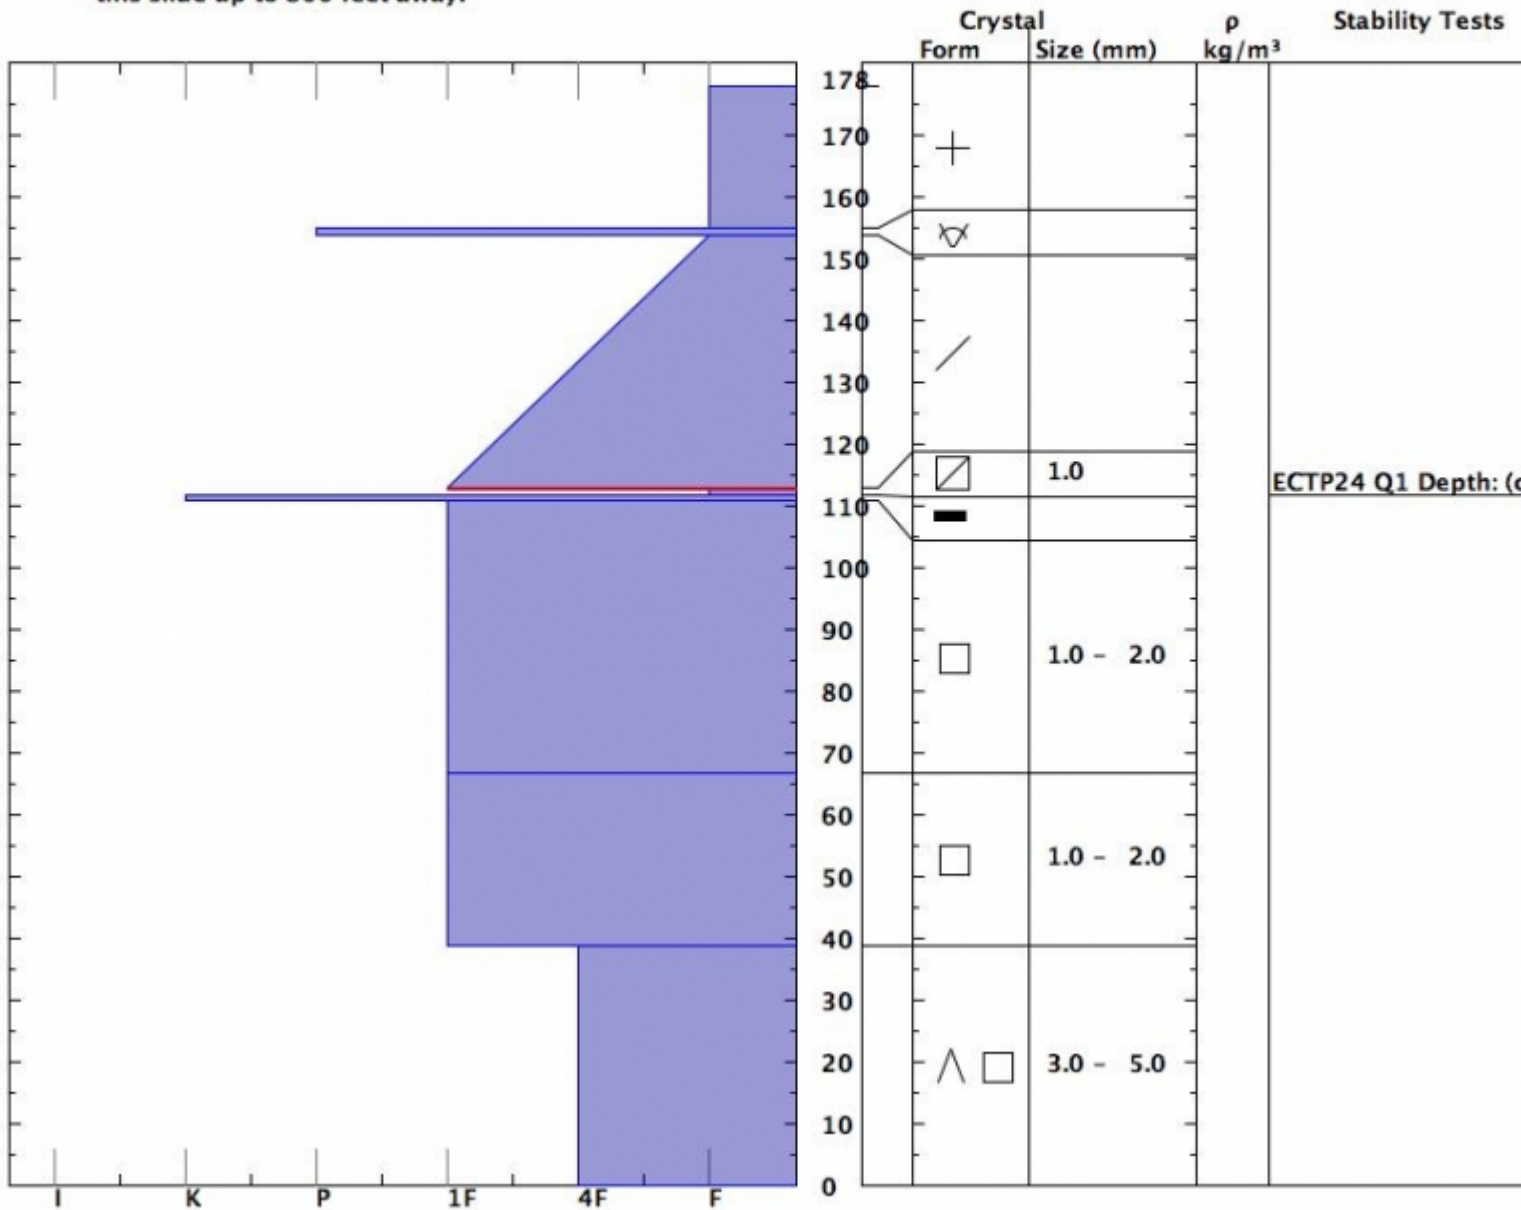

Snow Pit Profile
McAtee Basin
 Southern Madison, MT
 Elevation (m) 3000
 Aspect: 10
 Specifics Recent act on diff slopes.

Observer: eric knoff
 Wed Apr 14 13:30:00 MDT 2010
 Co-ord: 111.44194 W 45.17194 N
 Slope: 38
 Wind loading no

Stability on similar slopes Poor
 Air Temperature: 4 C
 Sky Cover Clear
 Precipitation None
 Wind: SW Light Breeze

Stability Test Notes: Layer n
 112-1

Notes: This pit was in the crown of an avalanche that caused a fatality the previous day. Large sympathetic slide were released this slide up to 800 feet away.

This is the snowpit profile from the McAtee avalanche that resulted in a fatality on April, 14 2010.

Advisory Region
 Southern Madison
 Southern Madison, 2010-04-16