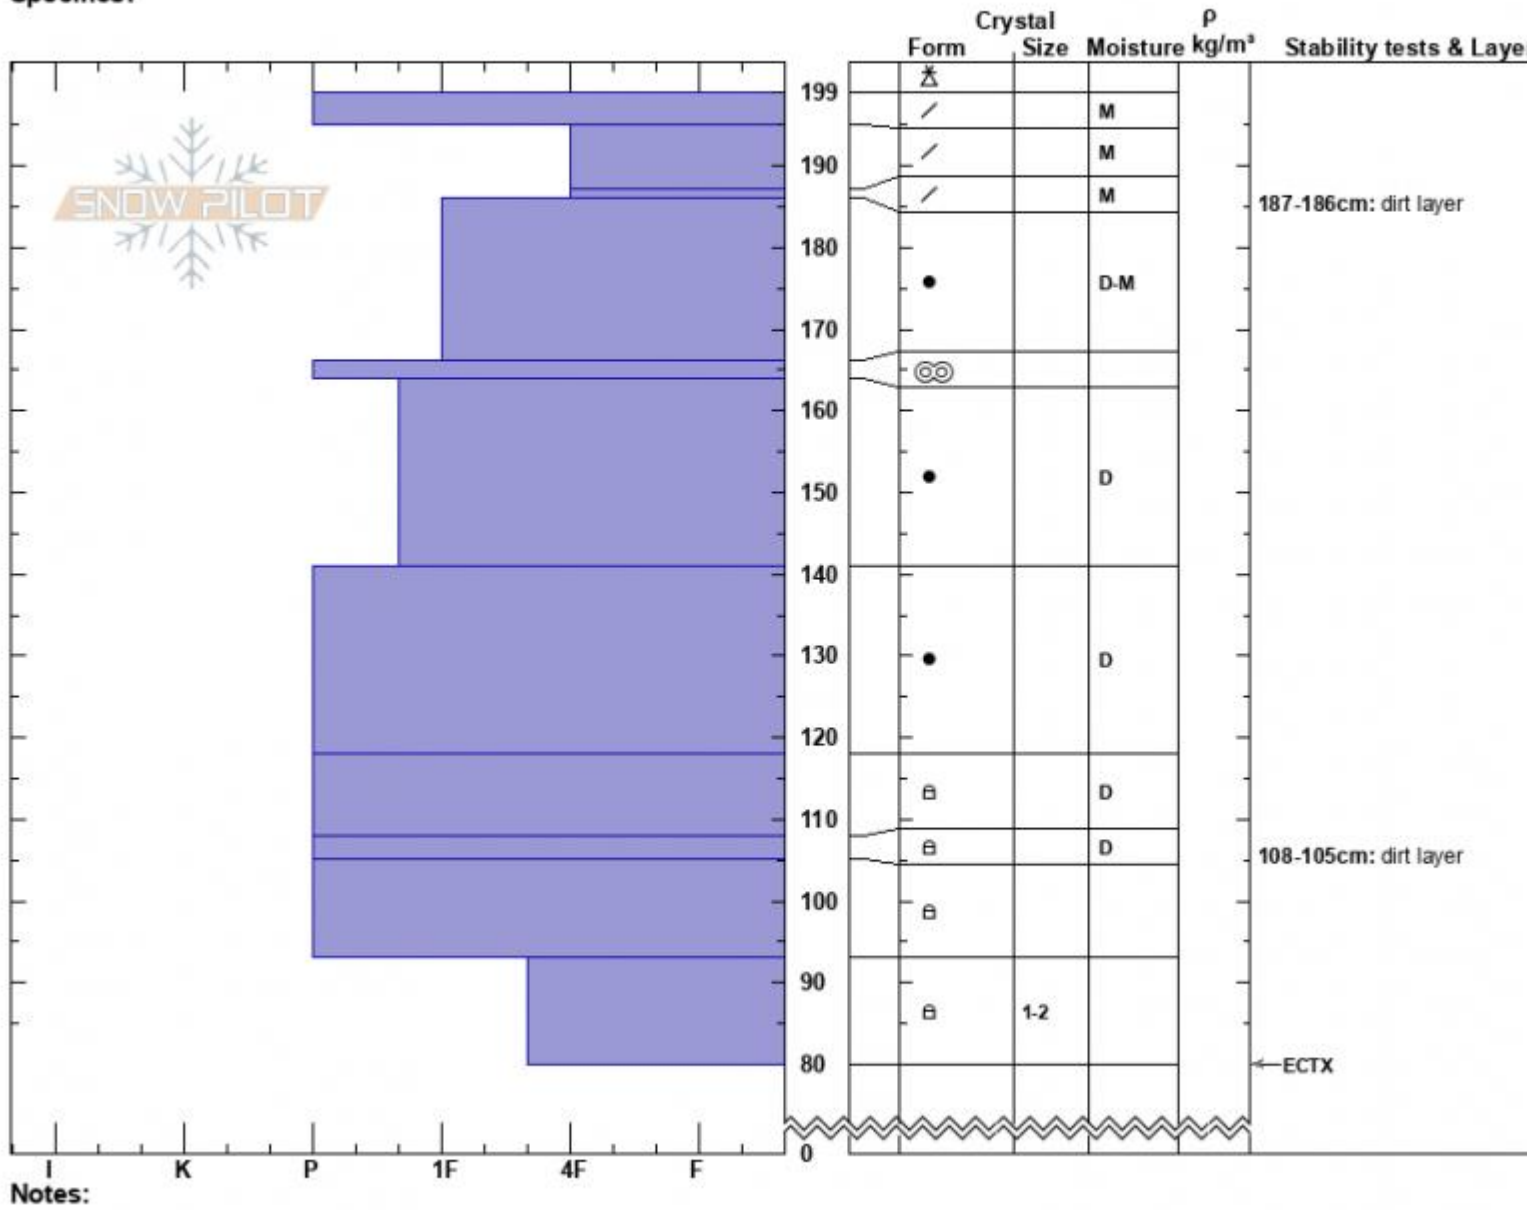

Wilderness Boundary  
 Madison Range-S  
 MT  
 Elevation: 8800 ft  
 Aspect: 285°  
 Specifics:

Haylee Darby  
 03/28/2025 - 1:00pm  
 Co-ord: 44.97689N, -111.35927W  
 Slope Angle: 17°  
 Wind Loading: no

Stability:  
 Air Temperature: -1°C  
 Sky Cover: SCT  
 Precipitation: NO  
 Wind: W Calm

HS:199    **Layer Notes:**  
 187-186cm: dirt layer  
 108-105cm: dirt layer

Advisory Region  
 Southern Madison  
 Longitude  
 -111.27W

Latitude

45.06N

Southern Madison, 2025-03-28