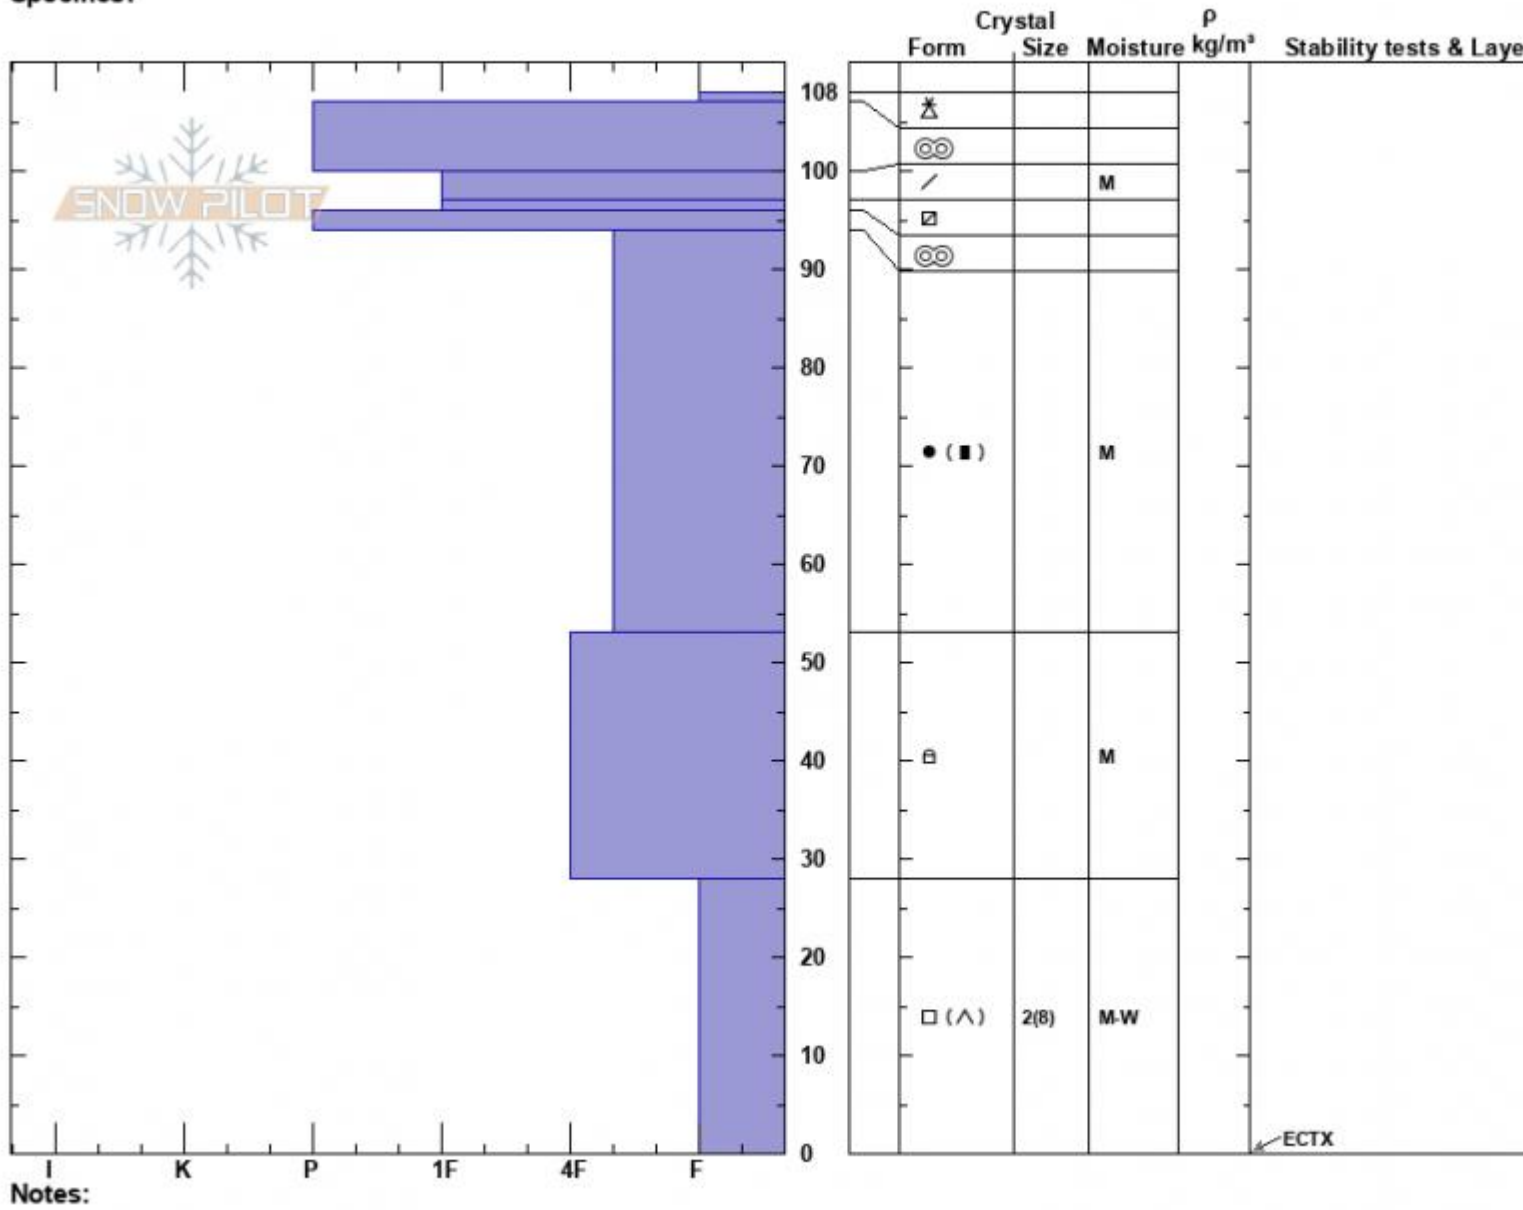

Consolation Hill
 Madison Range-S
 MT
 Elevation: 9223 ft
 Aspect: 110°
 Specifics:

Haylee Darby
 03/28/2025 - 11:00am
 Co-ord: 44.97242N, -111.27133W
 Slope Angle: 26°
 Wind Loading: no

Stability:
 Air Temperature: -1°C
 Sky Cover: FEW
 Precipitation: NO
 Wind: W Calm

HS:108 Layer Notes:

Advisory Region
 Southern Madison
 Longitude
 -111.27W

Latitude

45.06N

Southern Madison, 2025-03-28