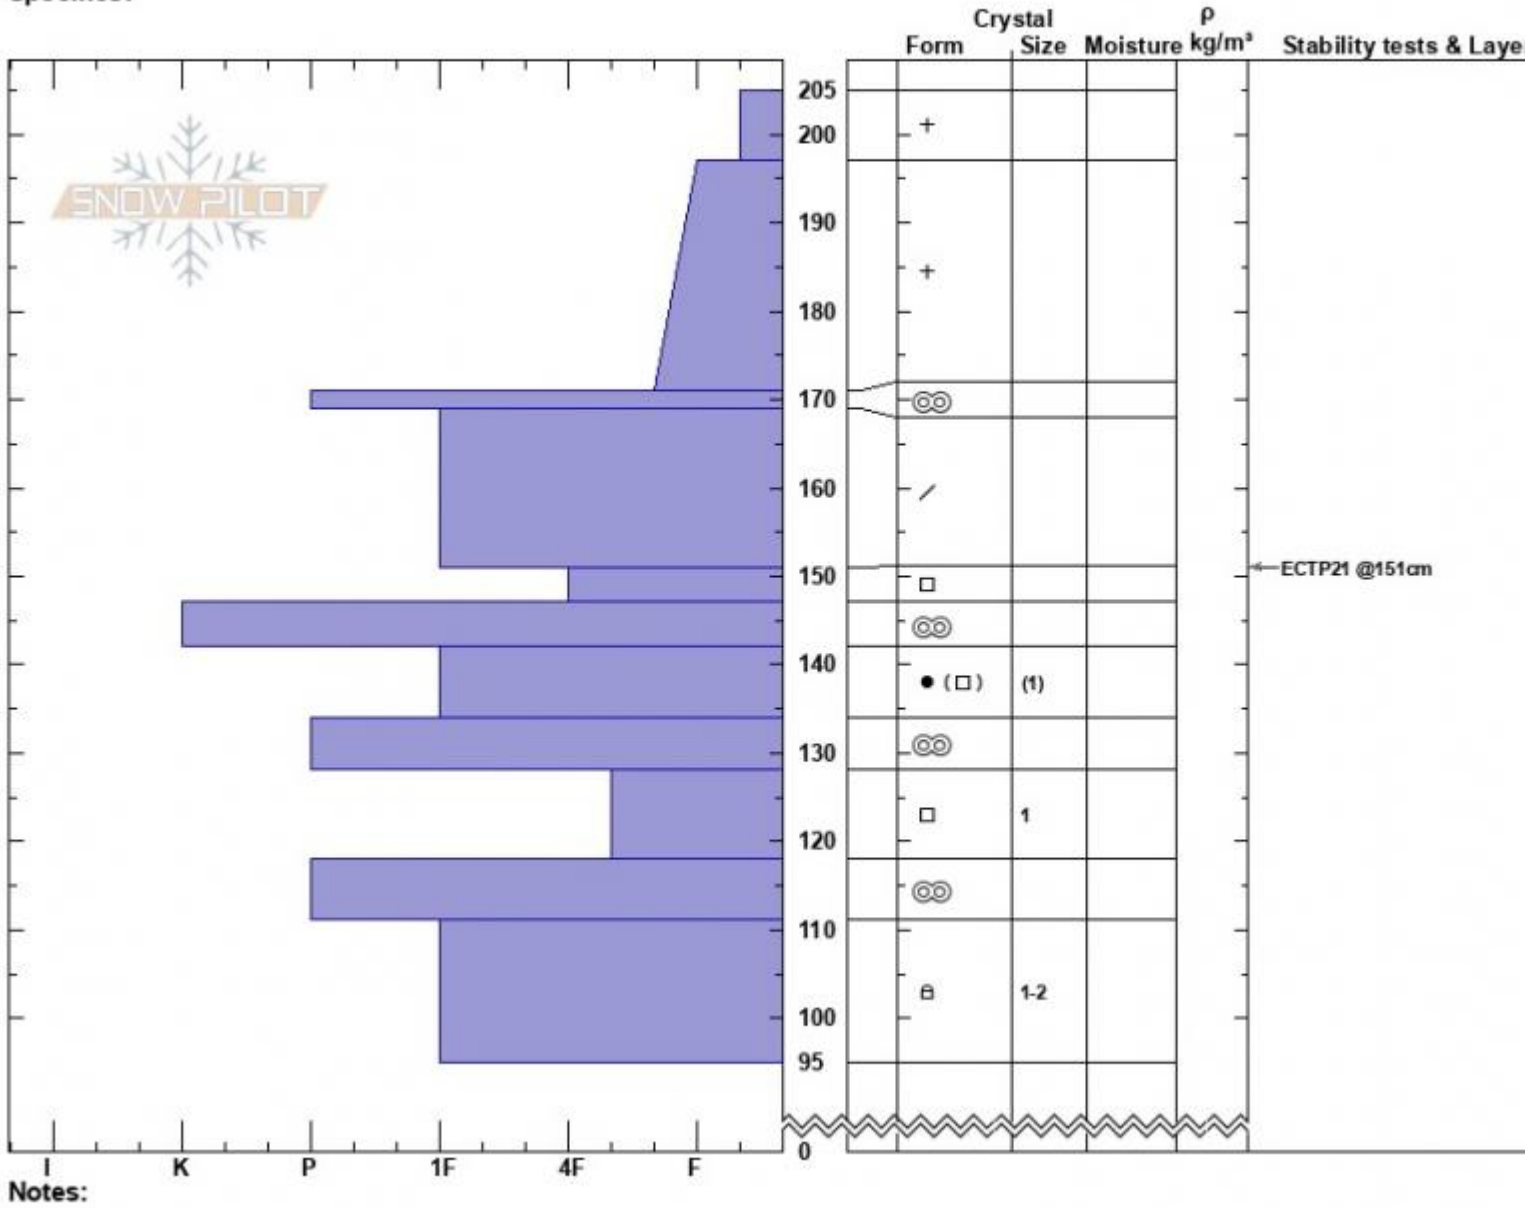

Rasta Shoulder  
 Cooke City  
 MT  
 Elevation: 10070 ft  
 Aspect: 154°  
 Specifics:

Haylee Darby  
 03/23/2025 - 3:00pm  
 Co-ord: 45.07149N, -109.94451W  
 Slope Angle: 29°  
 Wind Loading:

Stability:  
 Air Temperature: -7°C  
 Sky Cover: OVC  
 Precipitation: S2  
 Wind: W Strong

HS:205 Layer Notes:

Advisory Region  
 Cooke City  
 Longitude  
 -109.95W

Latitude

45.07N

Cooke City, 2025-03-23