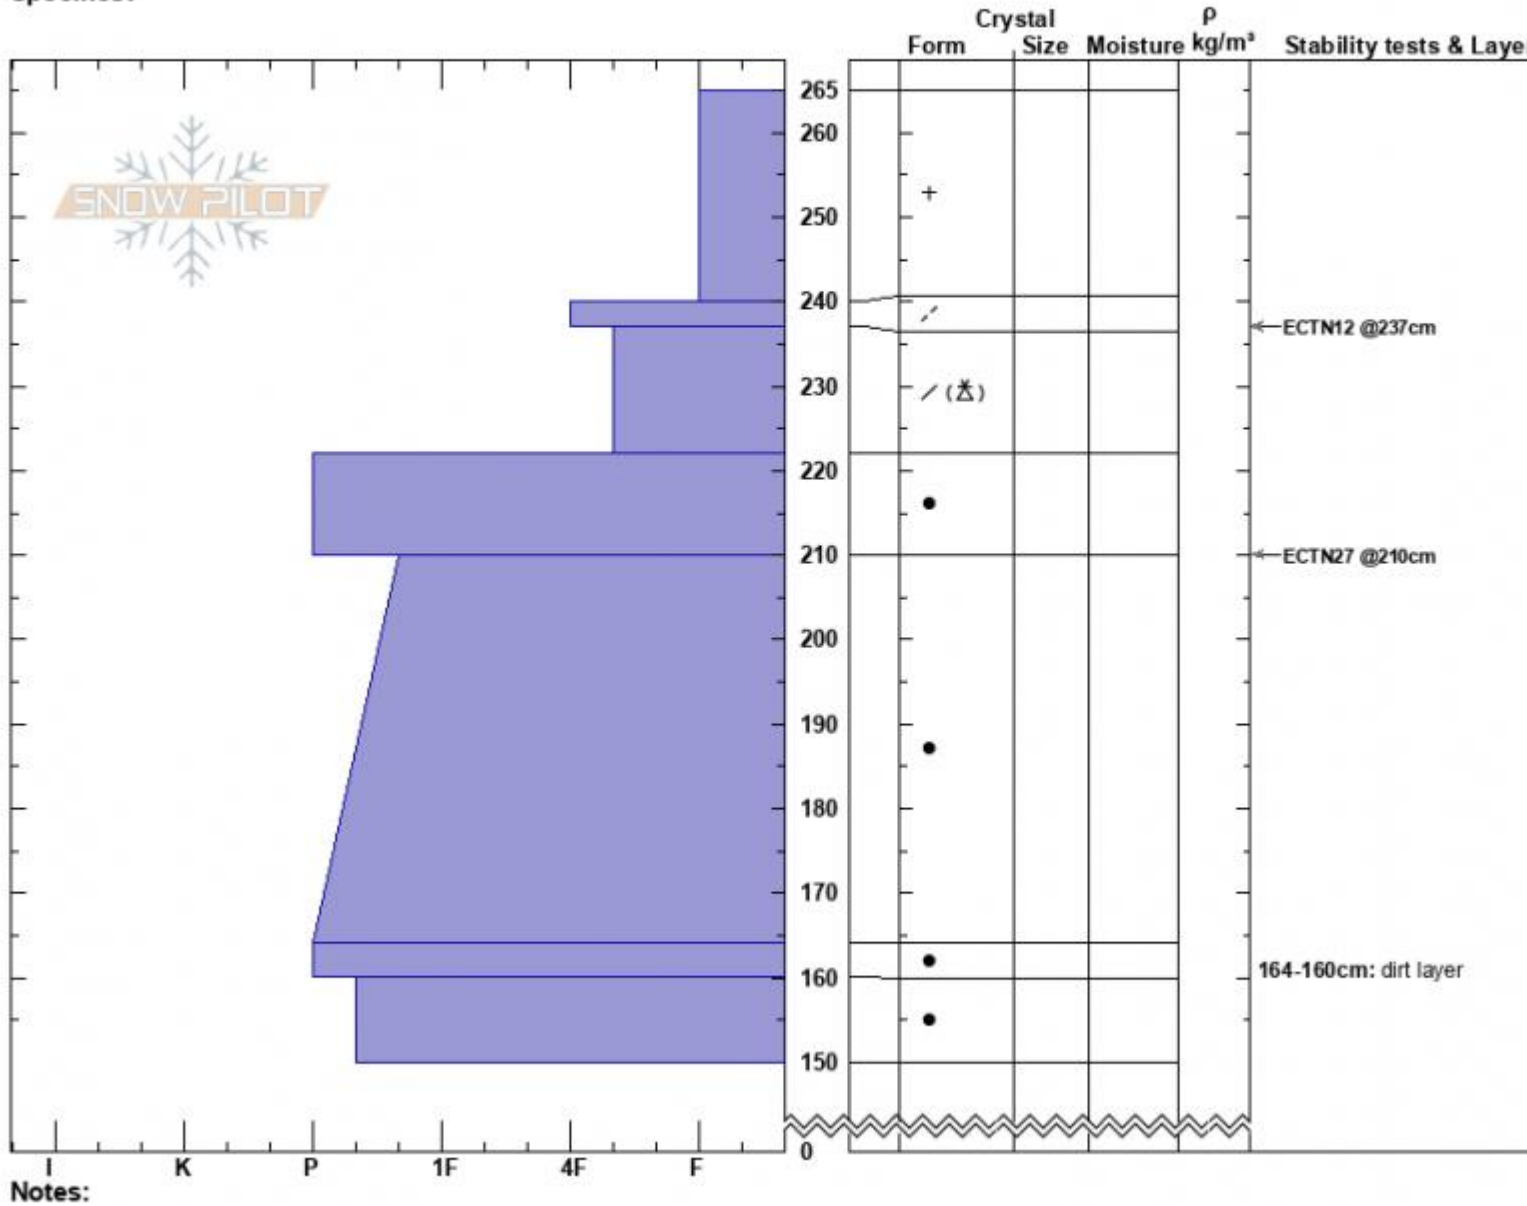

Lawnmower Main Face
 Absaroka Range
 MT
 Elevation: 8947 ft
 Aspect: 336°
 Specifics:

Haylee Darby
 03/19/2025 - 1:45pm
 Co-ord: 45.50401N, -110.49331W
 Slope Angle: 22°
 Wind Loading: no

Stability:
 Air Temperature: -2°C
 Sky Cover: CLR
 Precipitation: NO
 Wind: SW Light Breeze

HS:265 Layer Notes:
 164-160cm: dirt layer

Advisory Region
 Out of Advisory Area
 Longitude
 -110.50W
 Latitude
 45.51N
 Out of Advisory Area, 2025-03-19