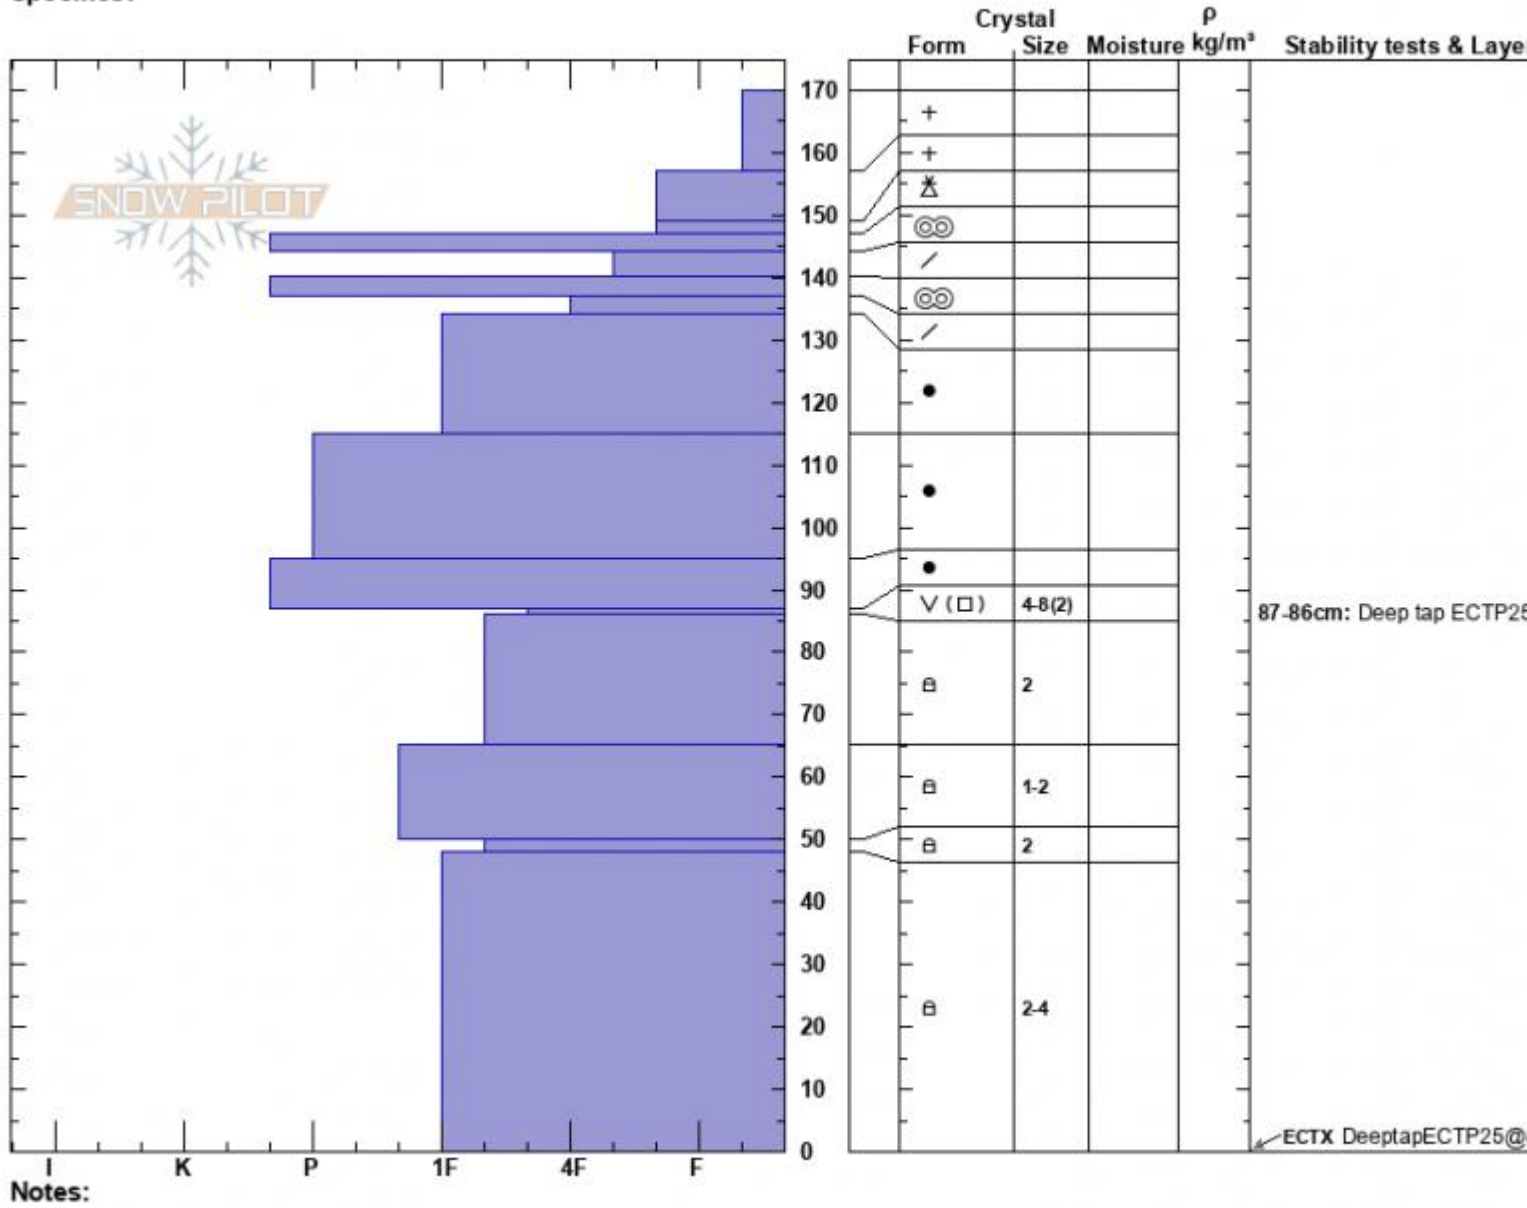

T Fork Wildernss Bndry  
 Madison Range-S  
 MT  
 Elevation: 8850 ft  
 Aspect: 270°  
 Specifics:

Alex Marienthal  
 03/15/2025 - 12:33am  
 Co-ord: 44.97642N, -111.35879W  
 Slope Angle: 23°  
 Wind Loading:

Stability: Fair  
 Air Temperature:  
 Sky Cover: OVC  
 Precipitation: S1  
 Wind: SW Light Breeze

HS:170  
 PF:35  
**Layer Notes:**  
 87-86cm: Deep tap ECTP25, CP  
 87-86cm: Problematic layer

Advisory Region  
 Southern Madison  
 Longitude  
 -111.27W  
 Latitude  
 45.06N  
 Southern Madison, 2025-03-15