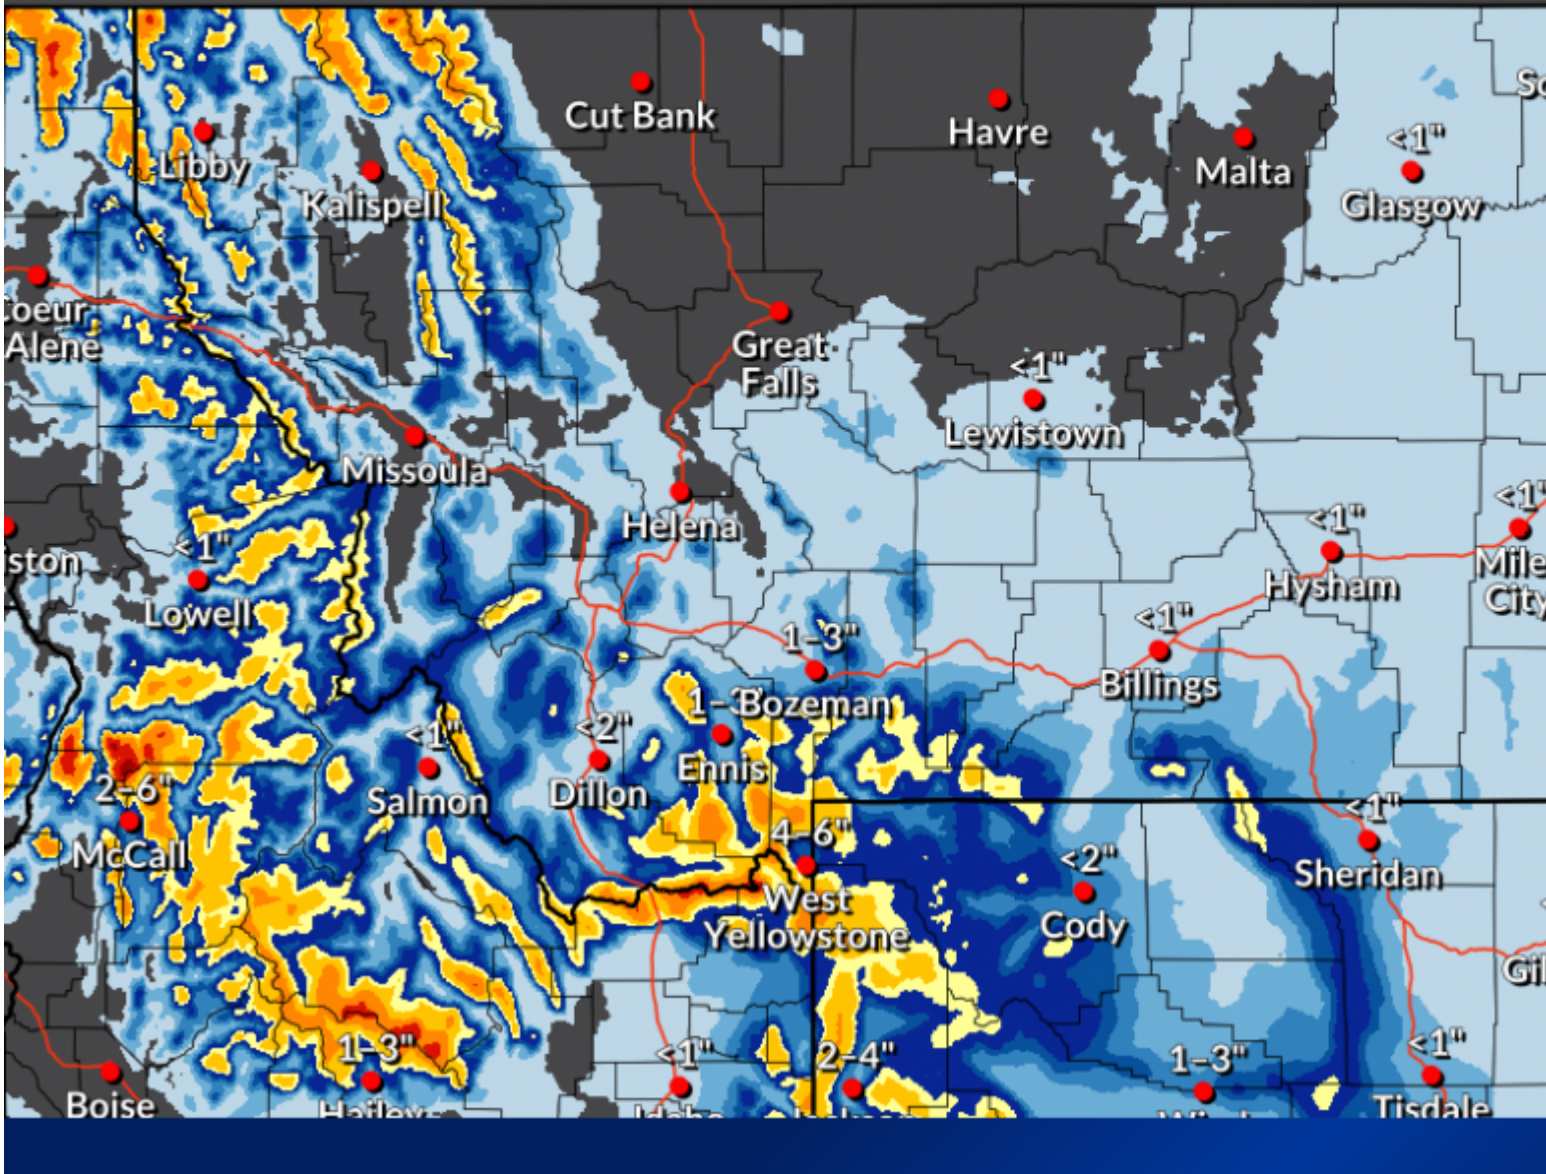

# Expected Snowfall: Official NWS Forecast

Valid 12 AM Wed Mar 12, 2025 through 6 PM Fri Mar 14, 2025

Issued Mar 12, 2025

Snowfall forecast through Friday evening, March 14

**Forecast link:** [GNFAC Avalanche Forecast for Wed Mar 12, 2025](#)