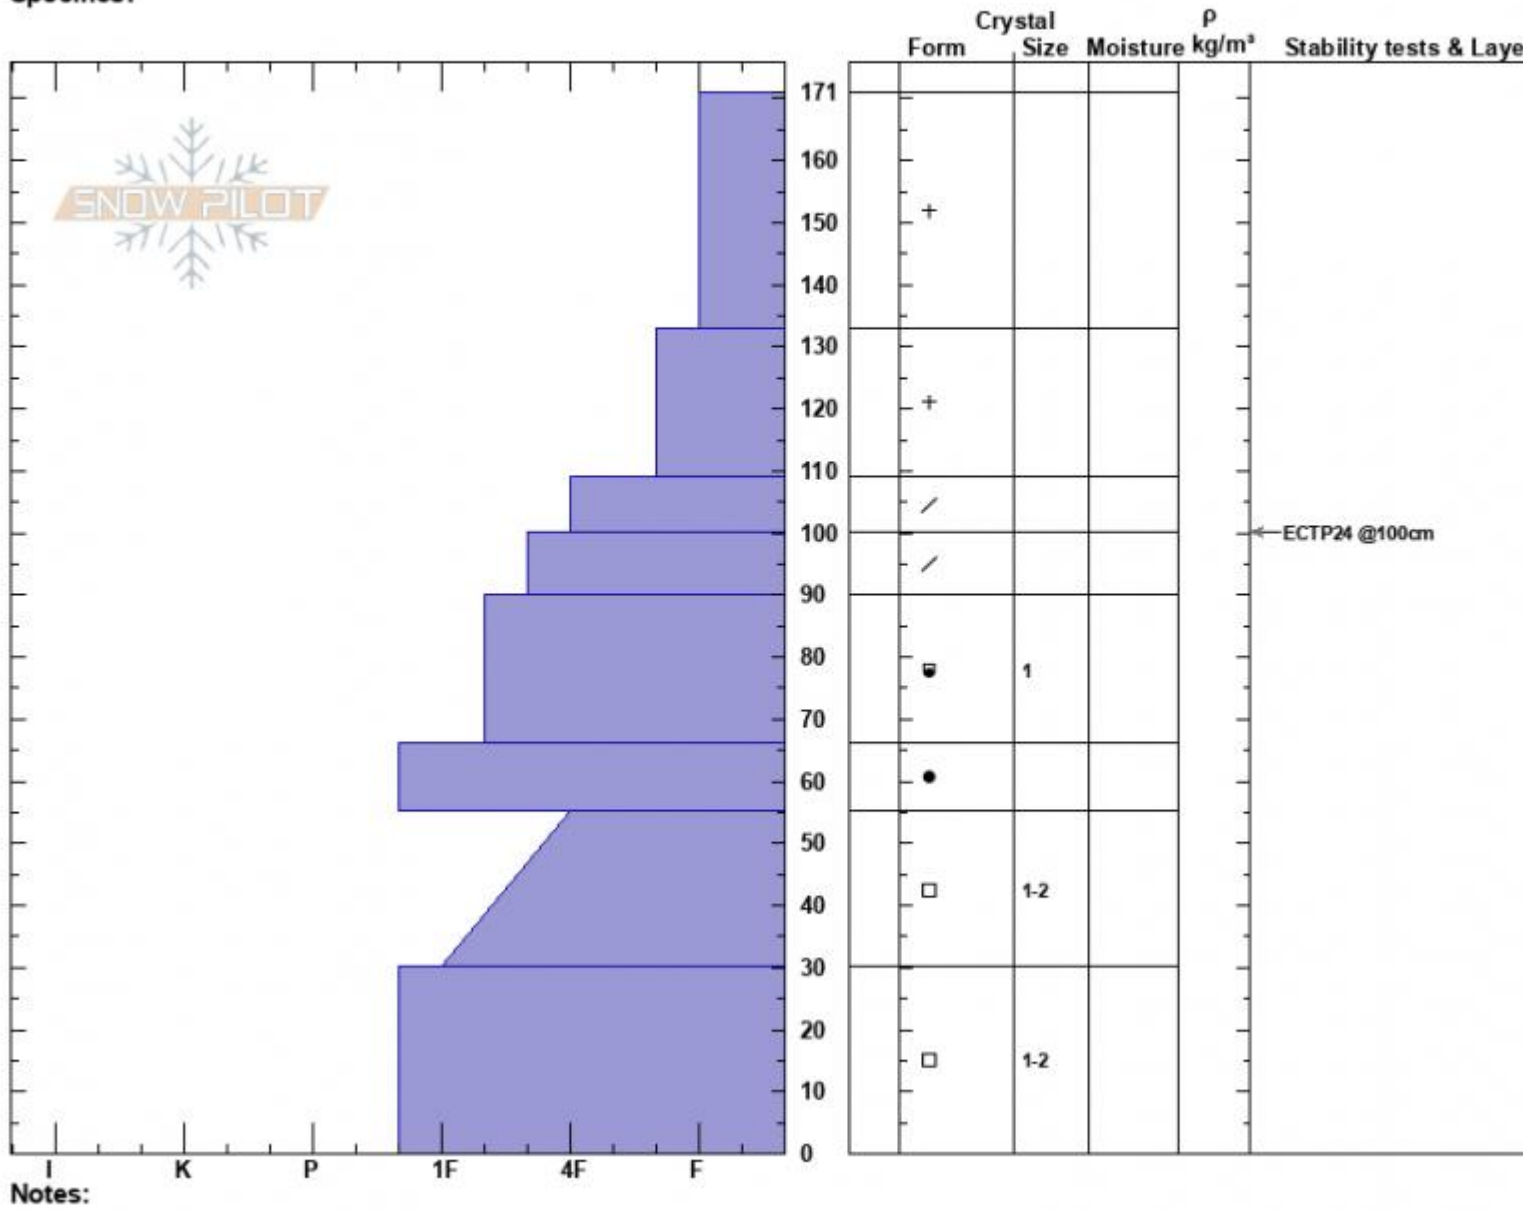

The Ramp - Bottom  
 Bridger Range  
 MT  
 Elevation: 7912 ft  
 Aspect: 73°  
 Specifics:

Haylee Darby  
 12/31/2024 - 11:45am  
 Co-ord: 45.82972N, -110.92936W  
 Slope Angle: 24°  
 Wind Loading: no

Stability:  
 Air Temperature: -6°C  
 Sky Cover: OVC  
 Precipitation: S-1  
 Wind: W Calm

HS:171 Layer Notes:

Notes:  
 Advisory Region  
 Bridger Range  
 Longitude  
 -110.93W  
 Latitude  
 45.83N  
 Bridger Range, 2024-12-31