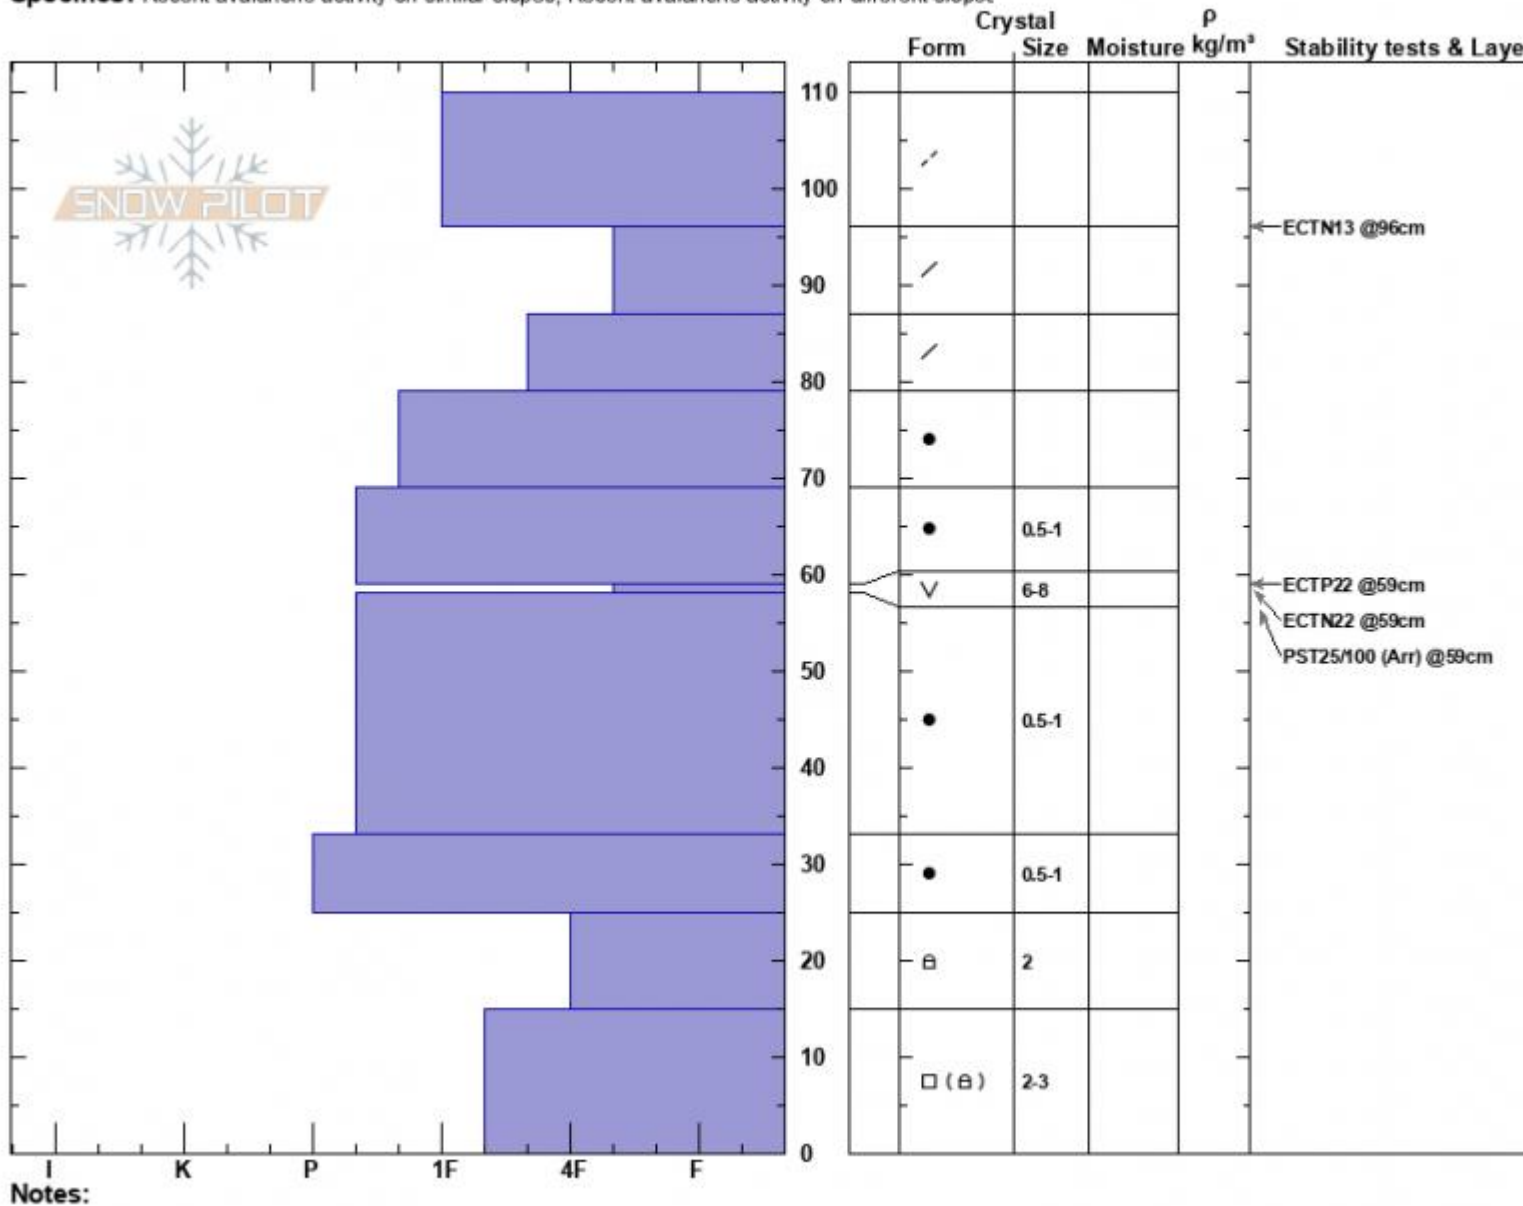

Robs Knob
 Cooke City
 MT
 Elevation: 9562 ft
 Aspect: 23°
 Specifics: Recent avalanche activity on similar slopes; Recent avalanche activity on different slopes

Alex Marienthal
 12/20/2024 - 2:20pm
 Co-ord: 45.06775N, -109.95294W
 Slope Angle: 15°
 Wind Loading: previous

Stability: Poor
 Air Temperature:
 Sky Cover: FEW
 Precipitation: NO
 Wind: SW Light Breeze

HS:110 Layer Notes:
 59-58cm: Problematic layer

Advisory Region
 Cooke City
 Longitude
 -109.96W
 Latitude
 45.07N
 Cooke City, 2024-12-20