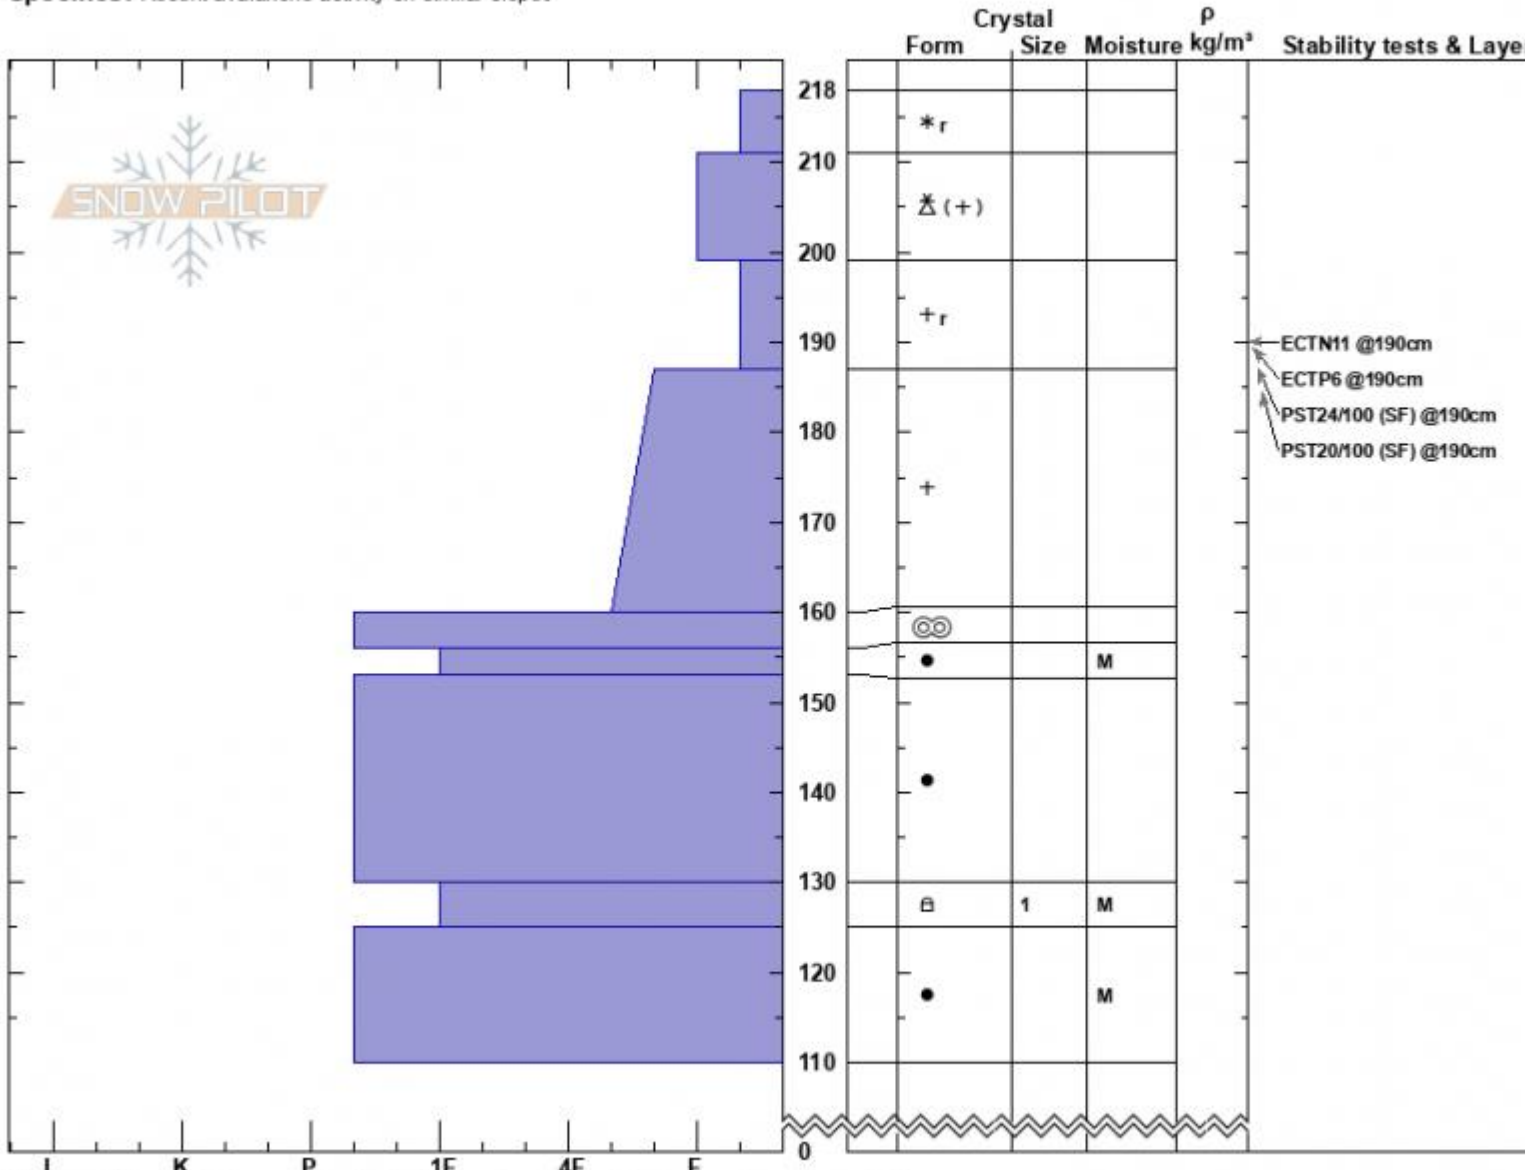

Refrigerator Chutes
 Bridger Range
 MT
 Elevation: 8300 ft
 Aspect: 43°
 Specifics: Recent avalanche activity on similar slopes

Zach Peterson
 04/07/2024 - 12:00pm
 Co-ord: 45.82876N, -110.93217W
 Slope Angle: 30°
 Wind Loading: no

Stability: Poor
 Air Temperature:
 Sky Cover: OVC
 Precipitation: S5
 Wind: Calm

HS:218
 PF:59
 Layer Notes: 199-187cm: Problematic layer

ECTN11 @190cm
 ECTP6 @190cm
 PST24/100 (SF) @190cm
 PST20/100 (SF) @190cm

Notes: Widespread storm slab instability. Many skier/rider avalanches on steep slopes ~1' deep.

Advisory Region
 Bridger Range
 Longitude
 -110.93W
 Latitude
 45.83N
 Bridger Range, 2024-04-07