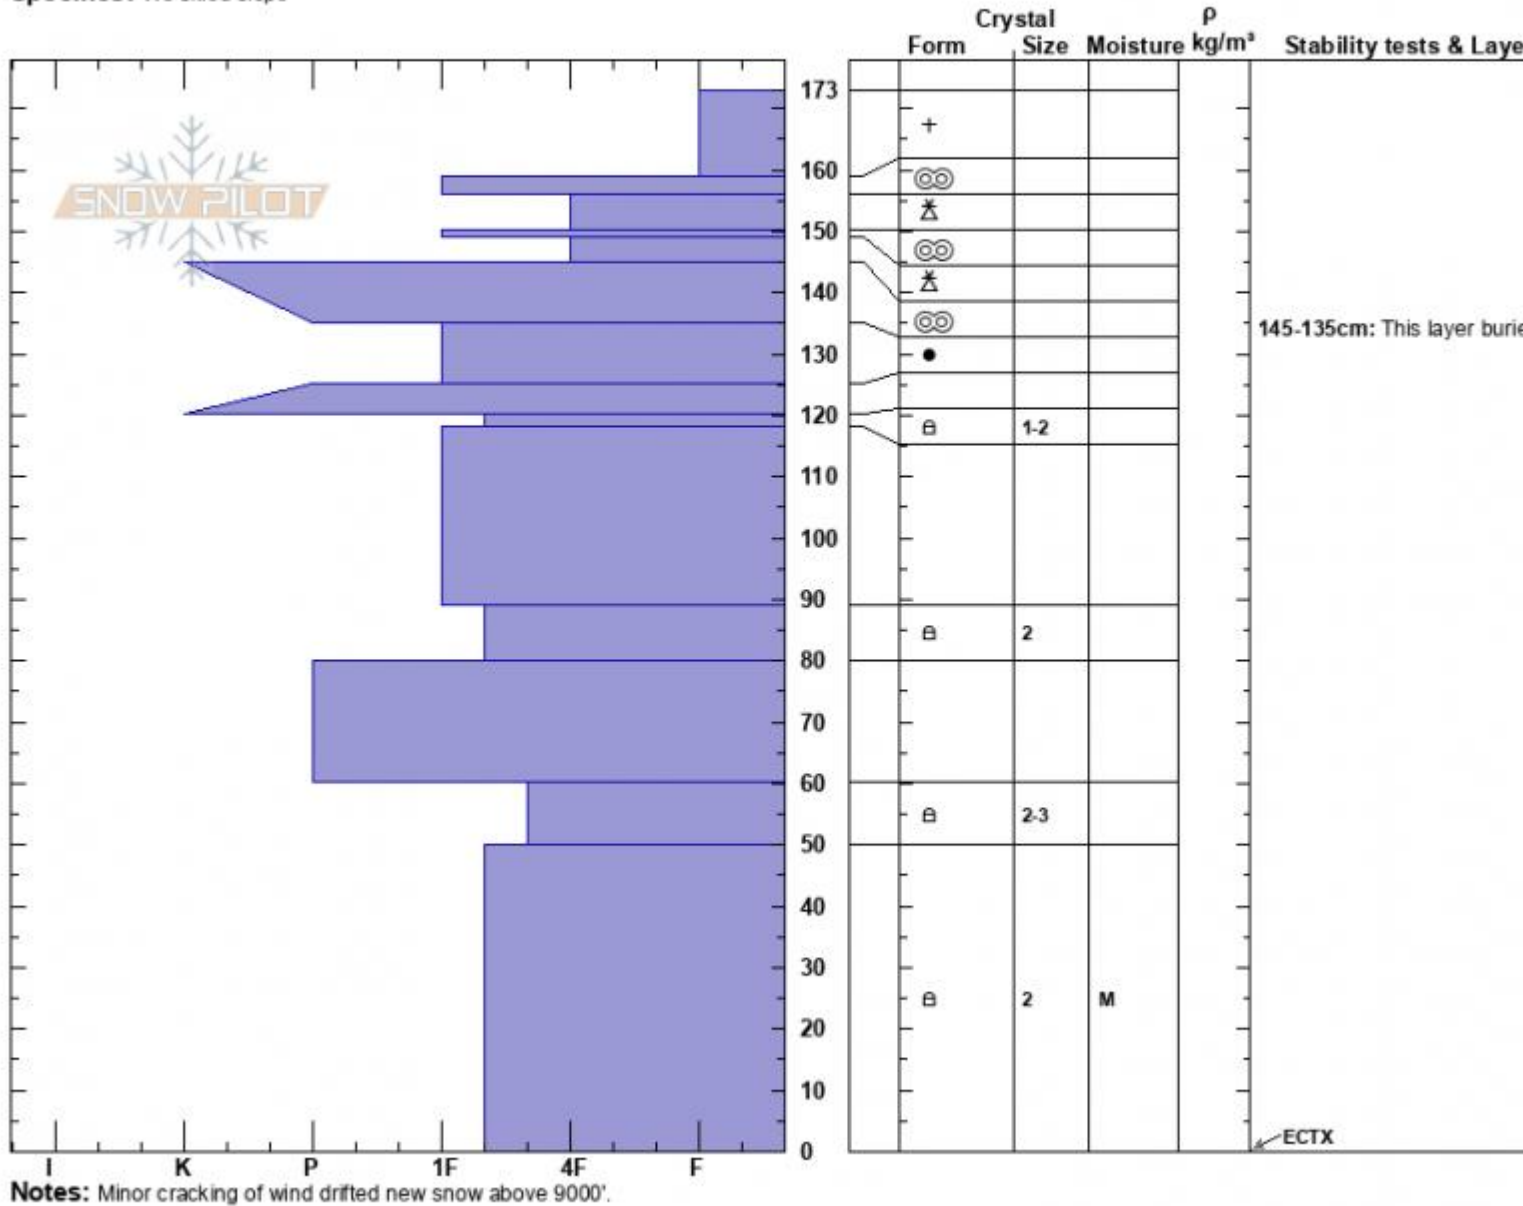

near Cooke City, 2
 Beartooths
 MT
 Elevation: 9250 ft
 Aspect: 136°
 Specifics: We skied slope

Beau Fredlund
 03/28/2024 - 9:30am
 Co-ord: 45.01967N, -109.93409E
 Slope Angle: 27°
 Wind Loading:

Stability:
 Air Temperature:
 Sky Cover:
 Precipitation: S2
 Wind: Calm

HS:173 Layer Notes:
 145-135cm: This layer buried Ma
 60-50cm: Problematic layer

Advisory Region
 Cooke City
 Longitude
 -109.94W
 Latitude
 45.02N
 Cooke City, 2024-03-28