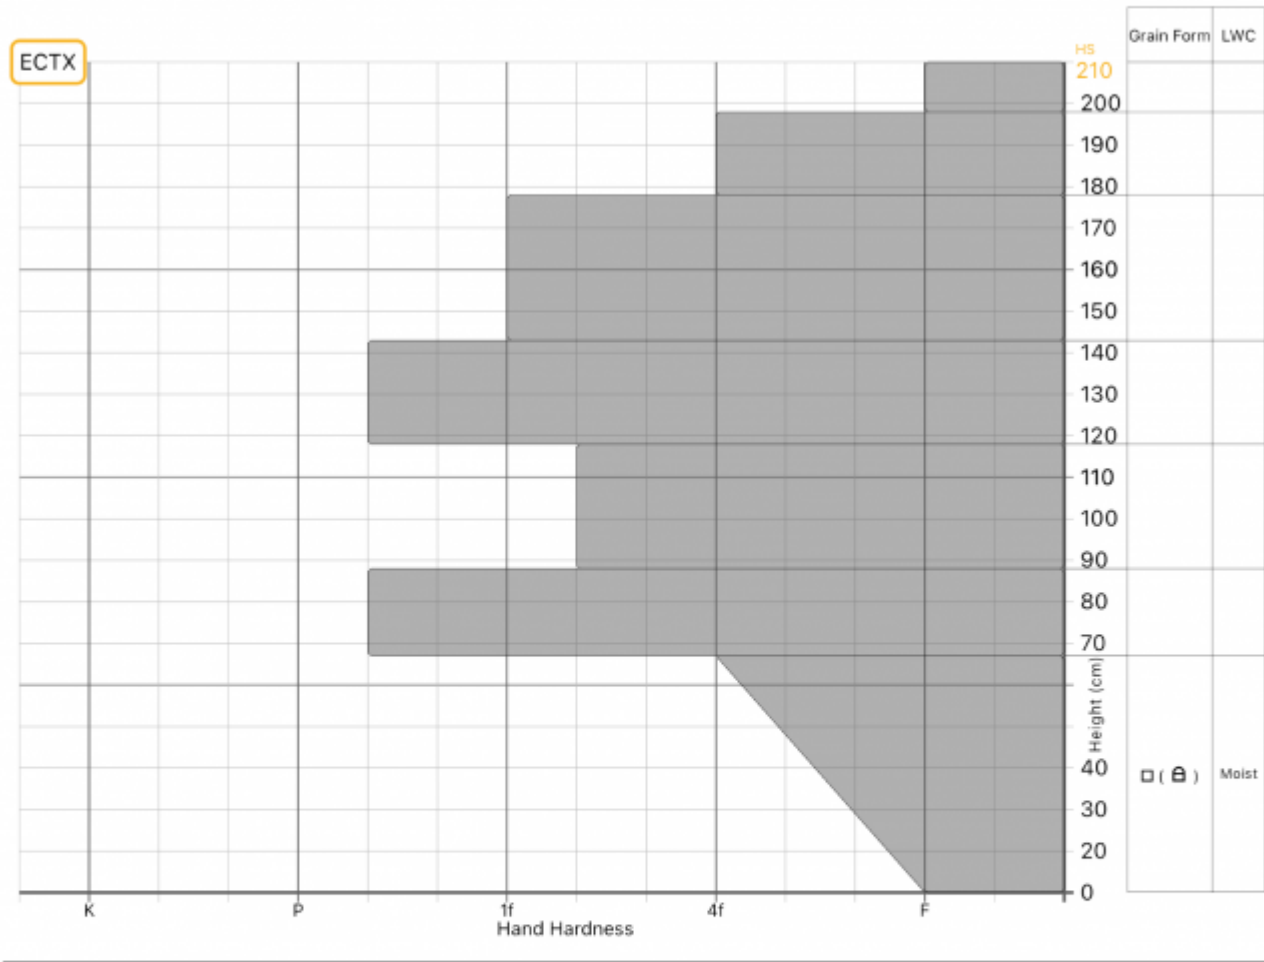

Profile Name: Republic Creek

**General**  
 🕒 Date: 2024-03-24 14:13:00.000  
 👤 Observer: Joe Trovato  
 🏠 Org: Propagation Labs

**Location**  
 📍 Elevation: 9536ft  
 🌬️ Aspect: W  
 📐 Slope: 27°  
 📍 Lat/Lng: 44.9853,-109.9270

**Weather**  
 🌡️ Air Temperature: ?  
 ☁️ Sky Cover: ?  
 ❄️ Precipitation: ?  
 🌬️ Wind: ?  
 🌀 Blowing Snow: ?

**Snow Conditions**  
 📏 Total Snow Depth (HS): 210cm  
 ❄️ Surface Grain: ?  
 🚶 Foot Pen: ?  
 🛷 Ski Pen: ?

Notes:

Advisory Region  
 Cooke City  
 Longitude  
 -109.94W  
 Latitude  
 44.99N  
 Cooke City, 2024-03-27